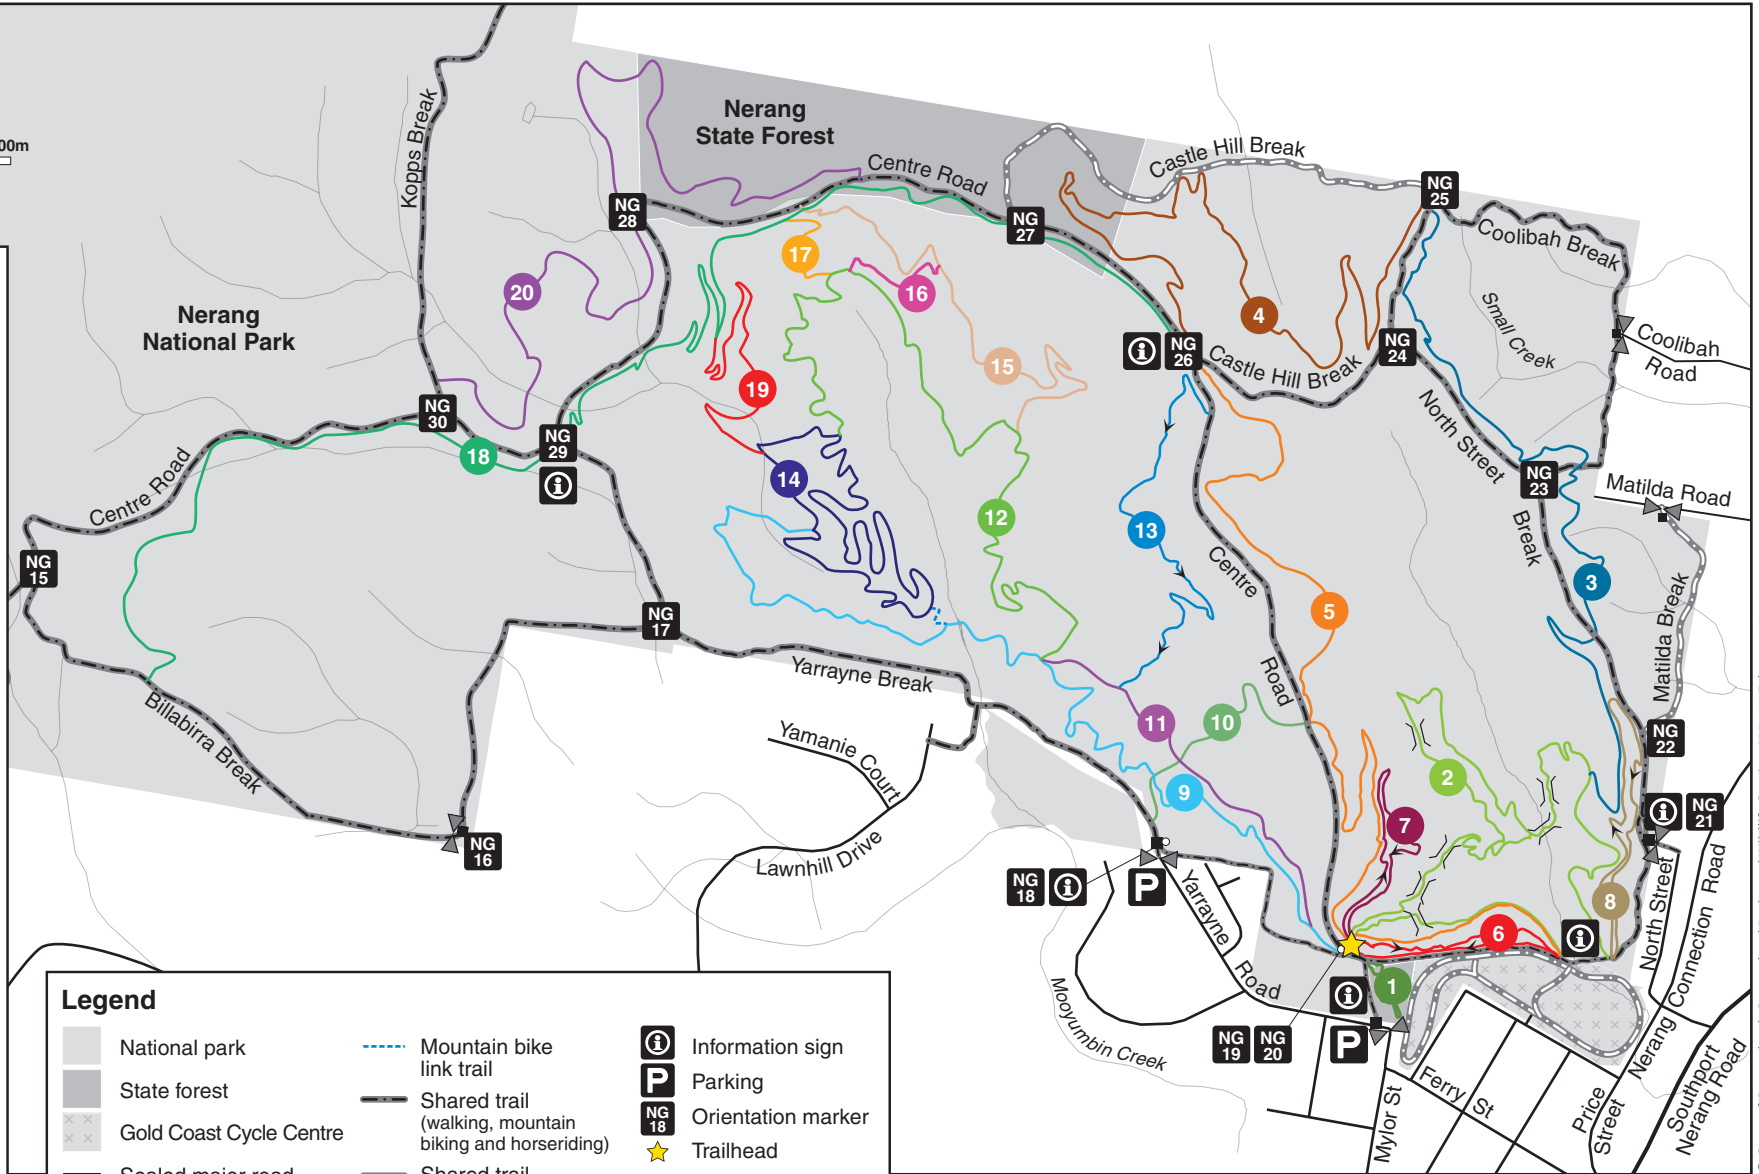

Nerang National Park mountain bike trail map

Scale
0 250 500m

Class* Mountain bike trails

- 1 Training Wheels
- 2 Casuarina Grove circuit
- 3 Petes
- 4 Rocky Horror
- 5 Three Hills
- 6 Loop 1 (one way trail)
- 7 Loop 2 (one way trail)
- 8 Loop 3 (one way trail)
- 9 Goanna
- 10 Barneys
- 11 Exit
- 12 Happy Valley
- 13 Taipan
- 14 Goanna Loop
- 15 Wombats
- 16 Wombats Connection
- 17 B+B's
- 18 Baileys
- 19 Elevator
- 20 Explosions

*Please consult the track and trail classification information on the Nerang National Park webpage for further information about mountain bike trail classifications.
qld.gov.au/Nerang

Legend

- | | | |
|-------------------------|---|--------------------|
| National park | Mountain bike link trail | Information sign |
| State forest | Shared trail (walking, mountain biking and horseriding) | Parking |
| Gold Coast Cycle Centre | Shared trail (walking and mountain biking only) | Orientation marker |
| Sealed major road | One way trail direction | Trailhead |
| Sealed minor road | | Bridge |
| Creek | | Locked gate |
| | | Horse stepover |

© State of Queensland. Queensland Parks and Wildlife Service. MA466 February 2022