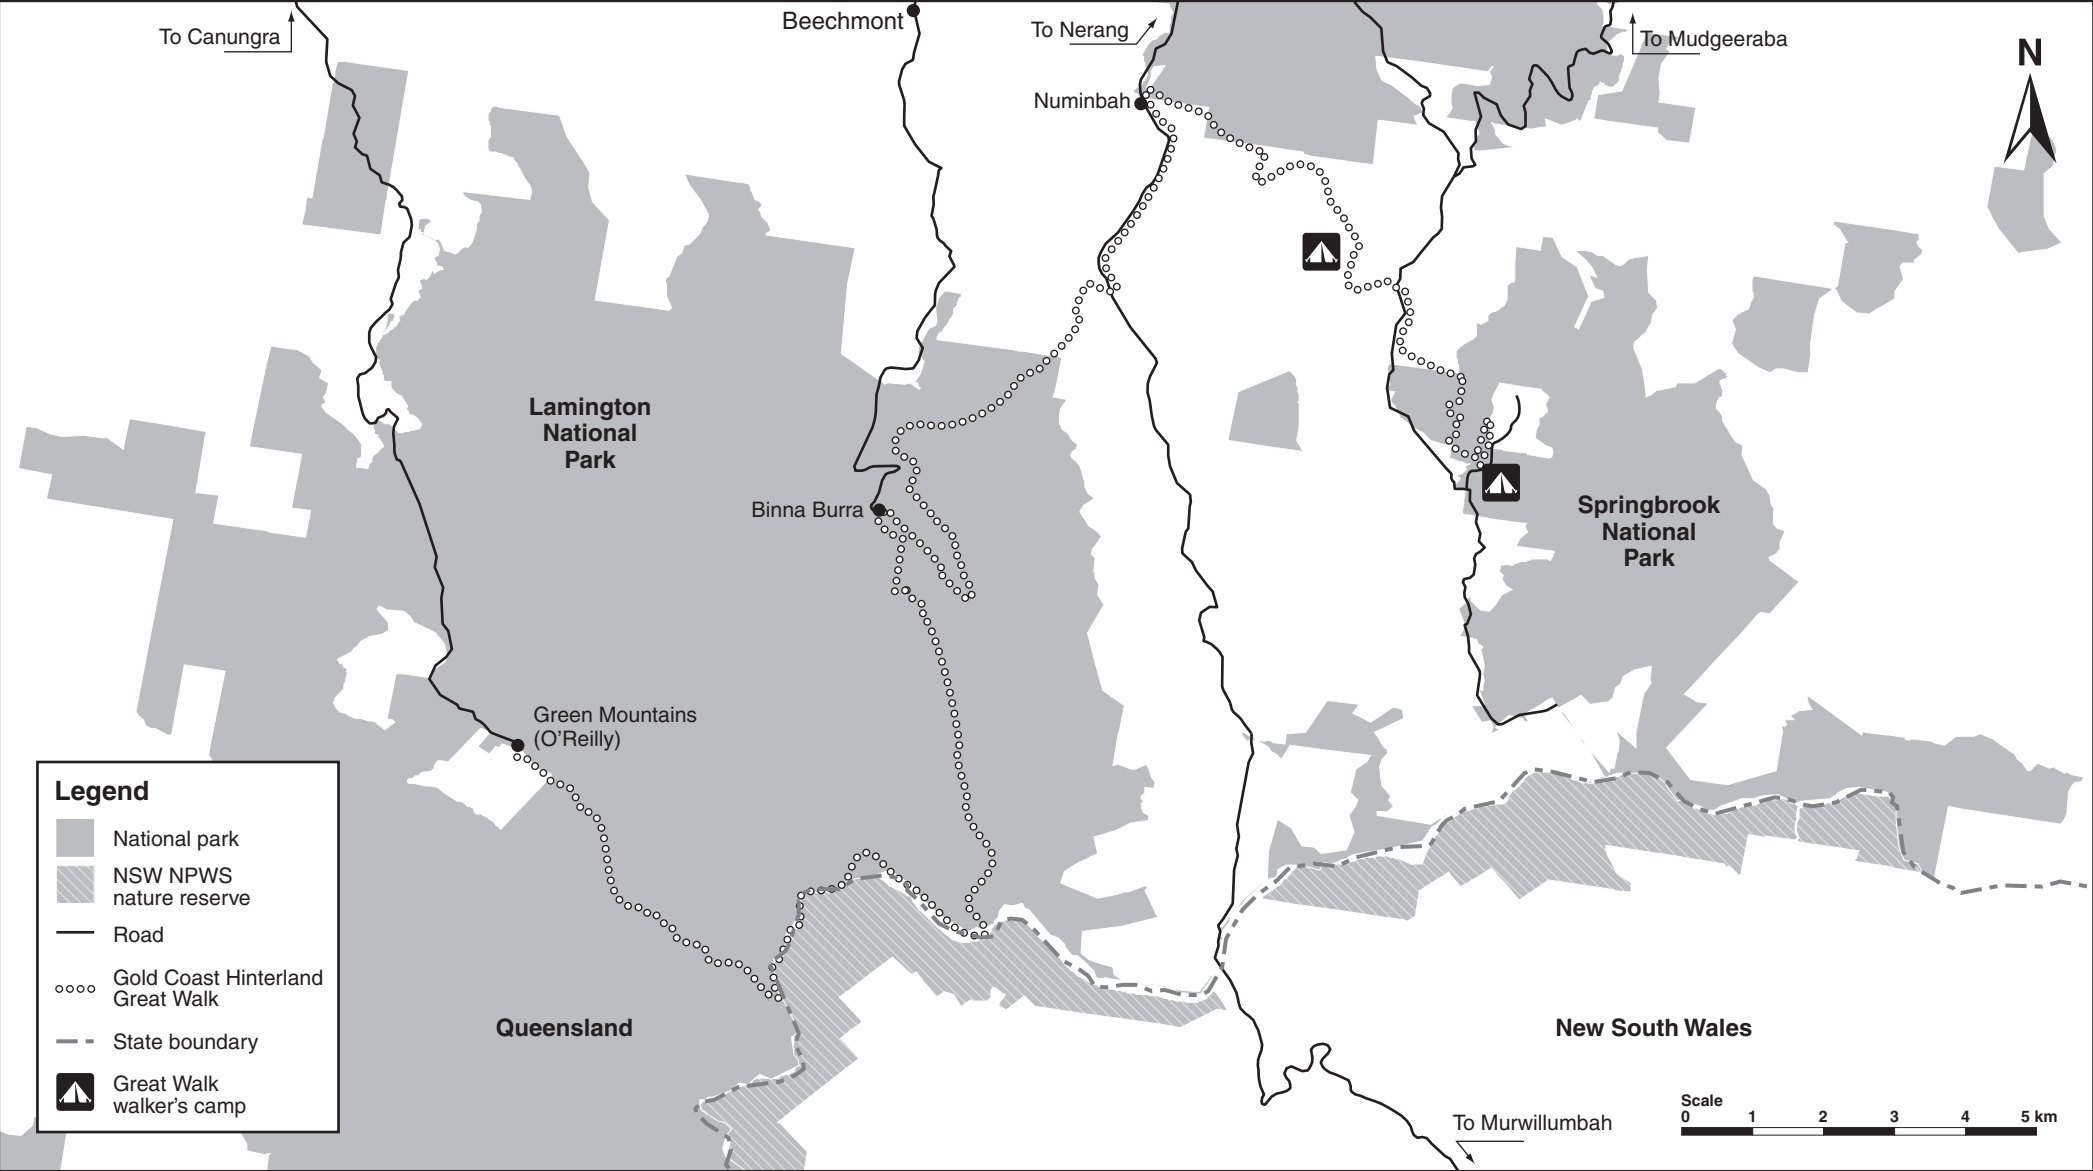

Gold Coast Hinterland Great Walk map

Locality map

© State of Queensland. Queensland Parks and Wildlife Service. MA717 April 2020