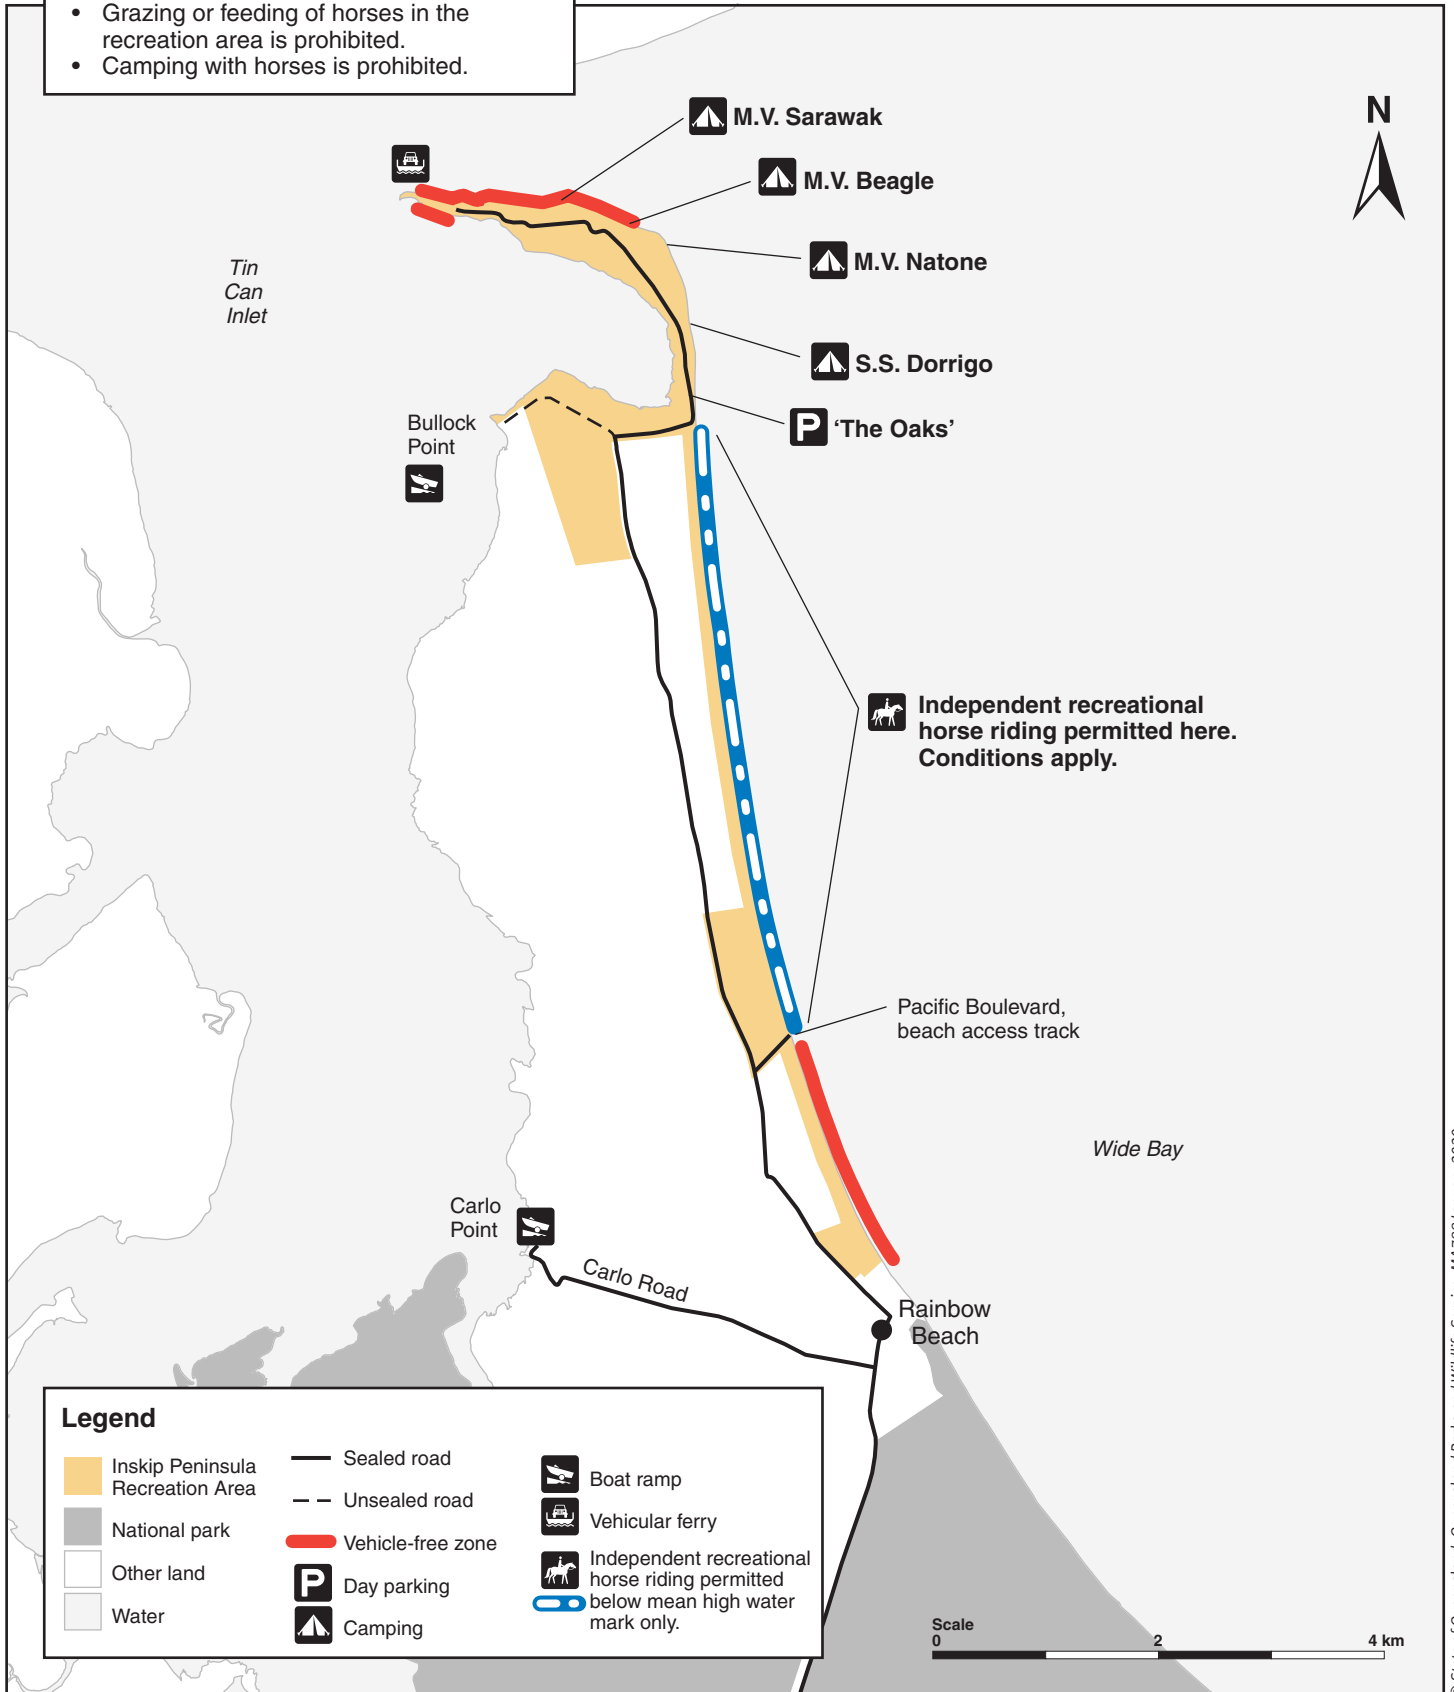

Inskip Peninsula Independent recreational horse riding area map

Horse riding is permitted only below mean high water mark on the eastern beach between the Pacific Boulevard beach access track and 'The Oaks' (see map).

Conditions apply:

- Horses must not exceed walking pace.
- Grazing or feeding of horses in the recreation area is prohibited.
- Camping with horses is prohibited.

Legend

- | | | |
|----------------------------------|-------------------|--|
| Inskip Peninsula Recreation Area | Sealed road | Boat ramp |
| National park | Unsealed road | Vehicular ferry |
| Other land | Vehicle-free zone | Independent recreational horse riding permitted below mean high water mark only. |
| Water | Day parking | |
| | Camping | |