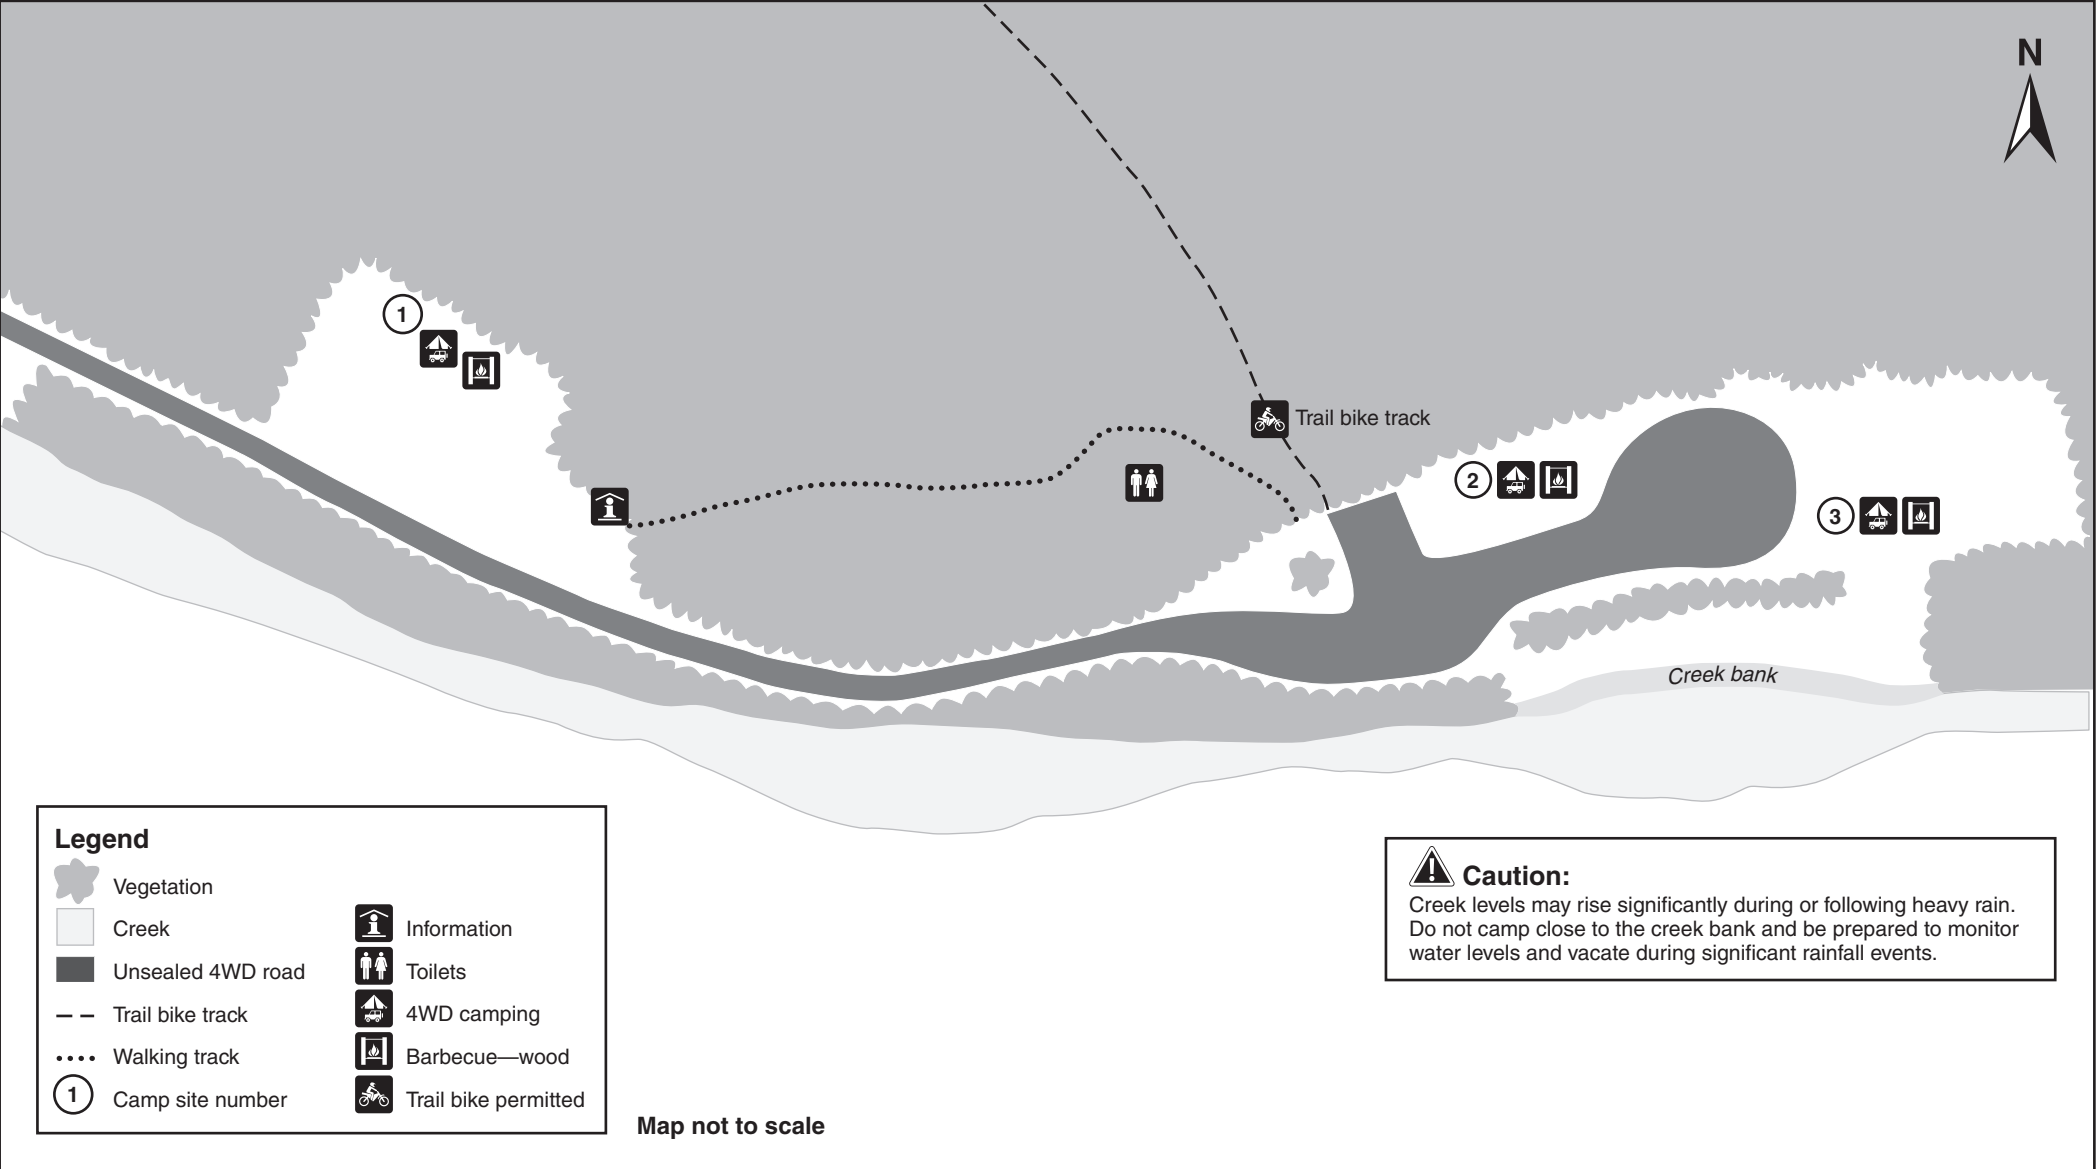

# Gheerulla camping area map

Mapleton National Park

© State of Queensland. Queensland Parks and Wildlife Service. MA913 January 2019