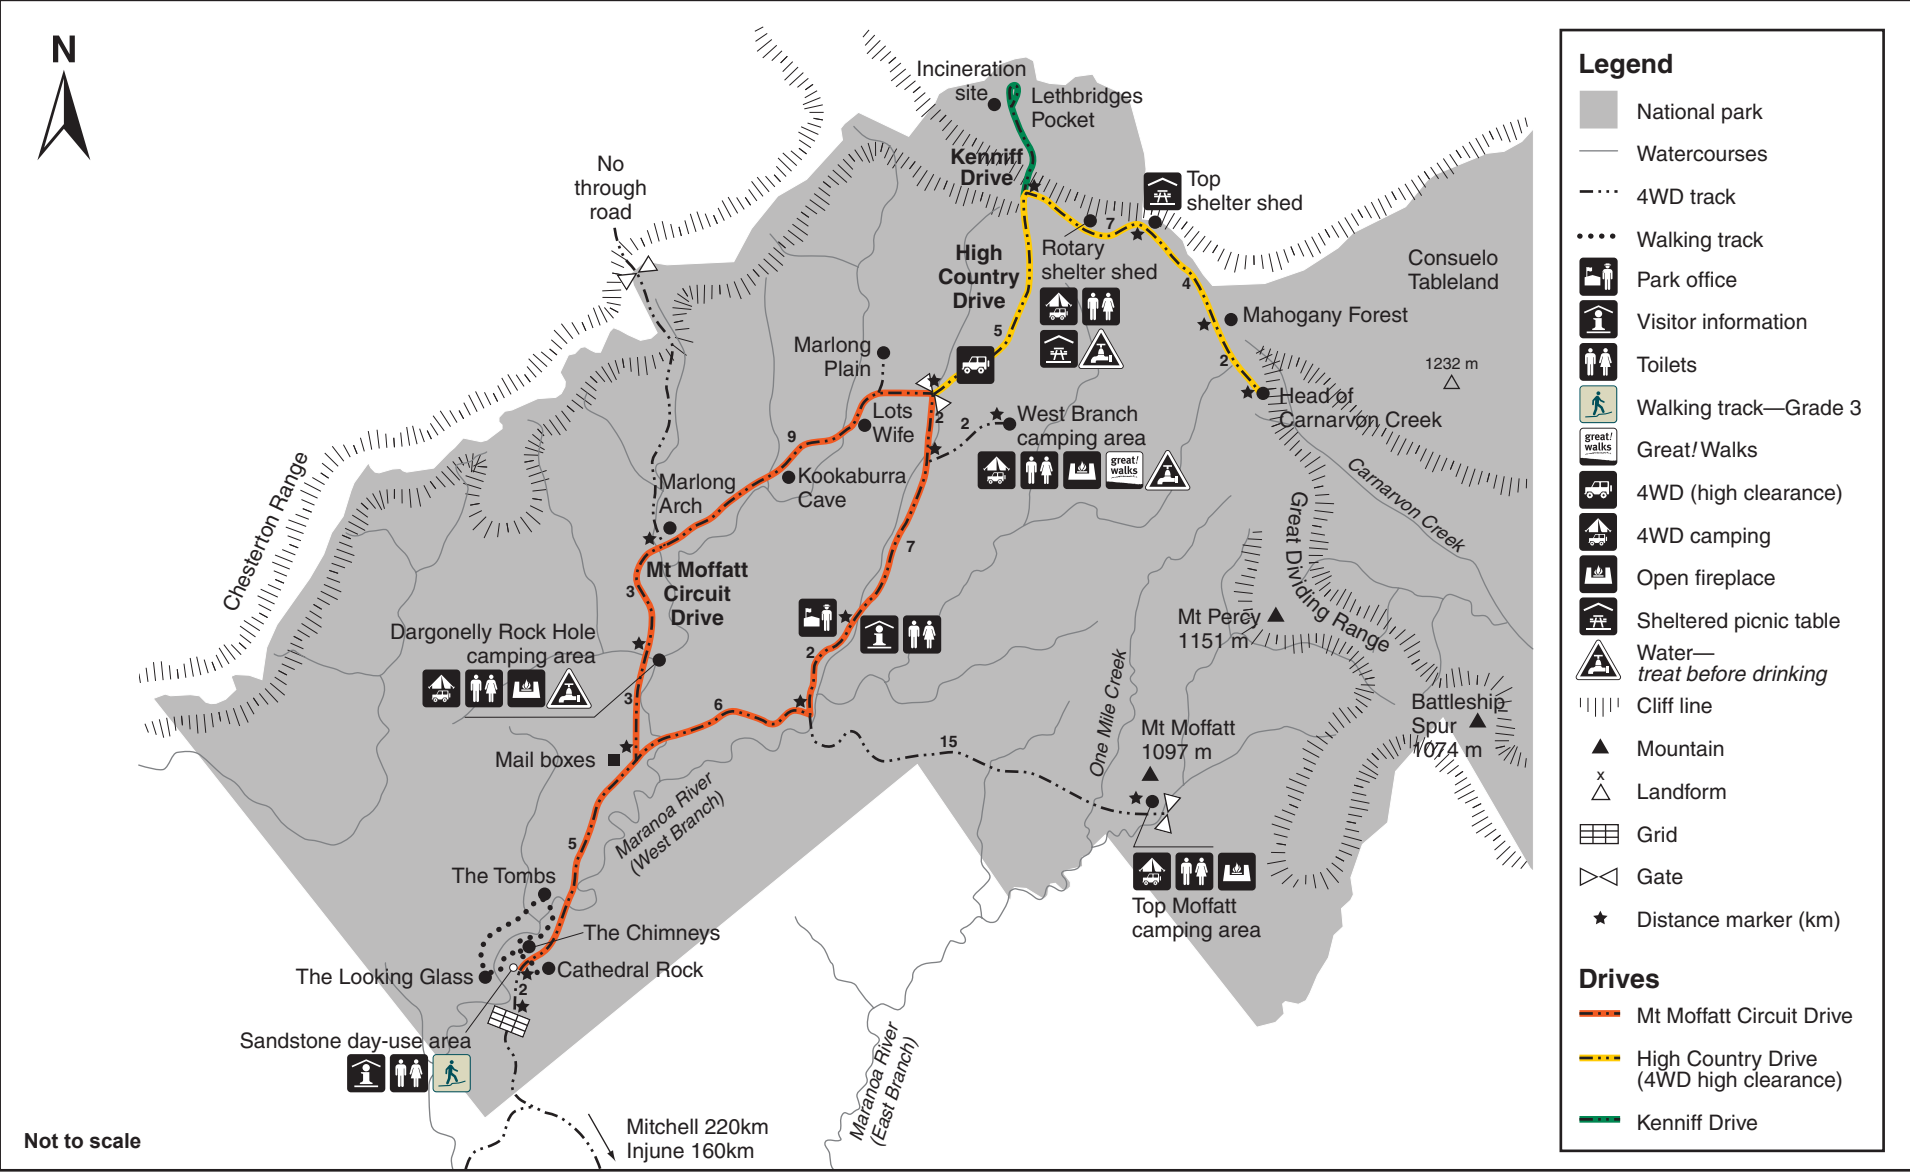

Mount Moffatt map

Carnarvon National Park

© State of Queensland. Queensland Parks and Wildlife Service, Department of National Parks, Sport and Racing. MA402 August 2017