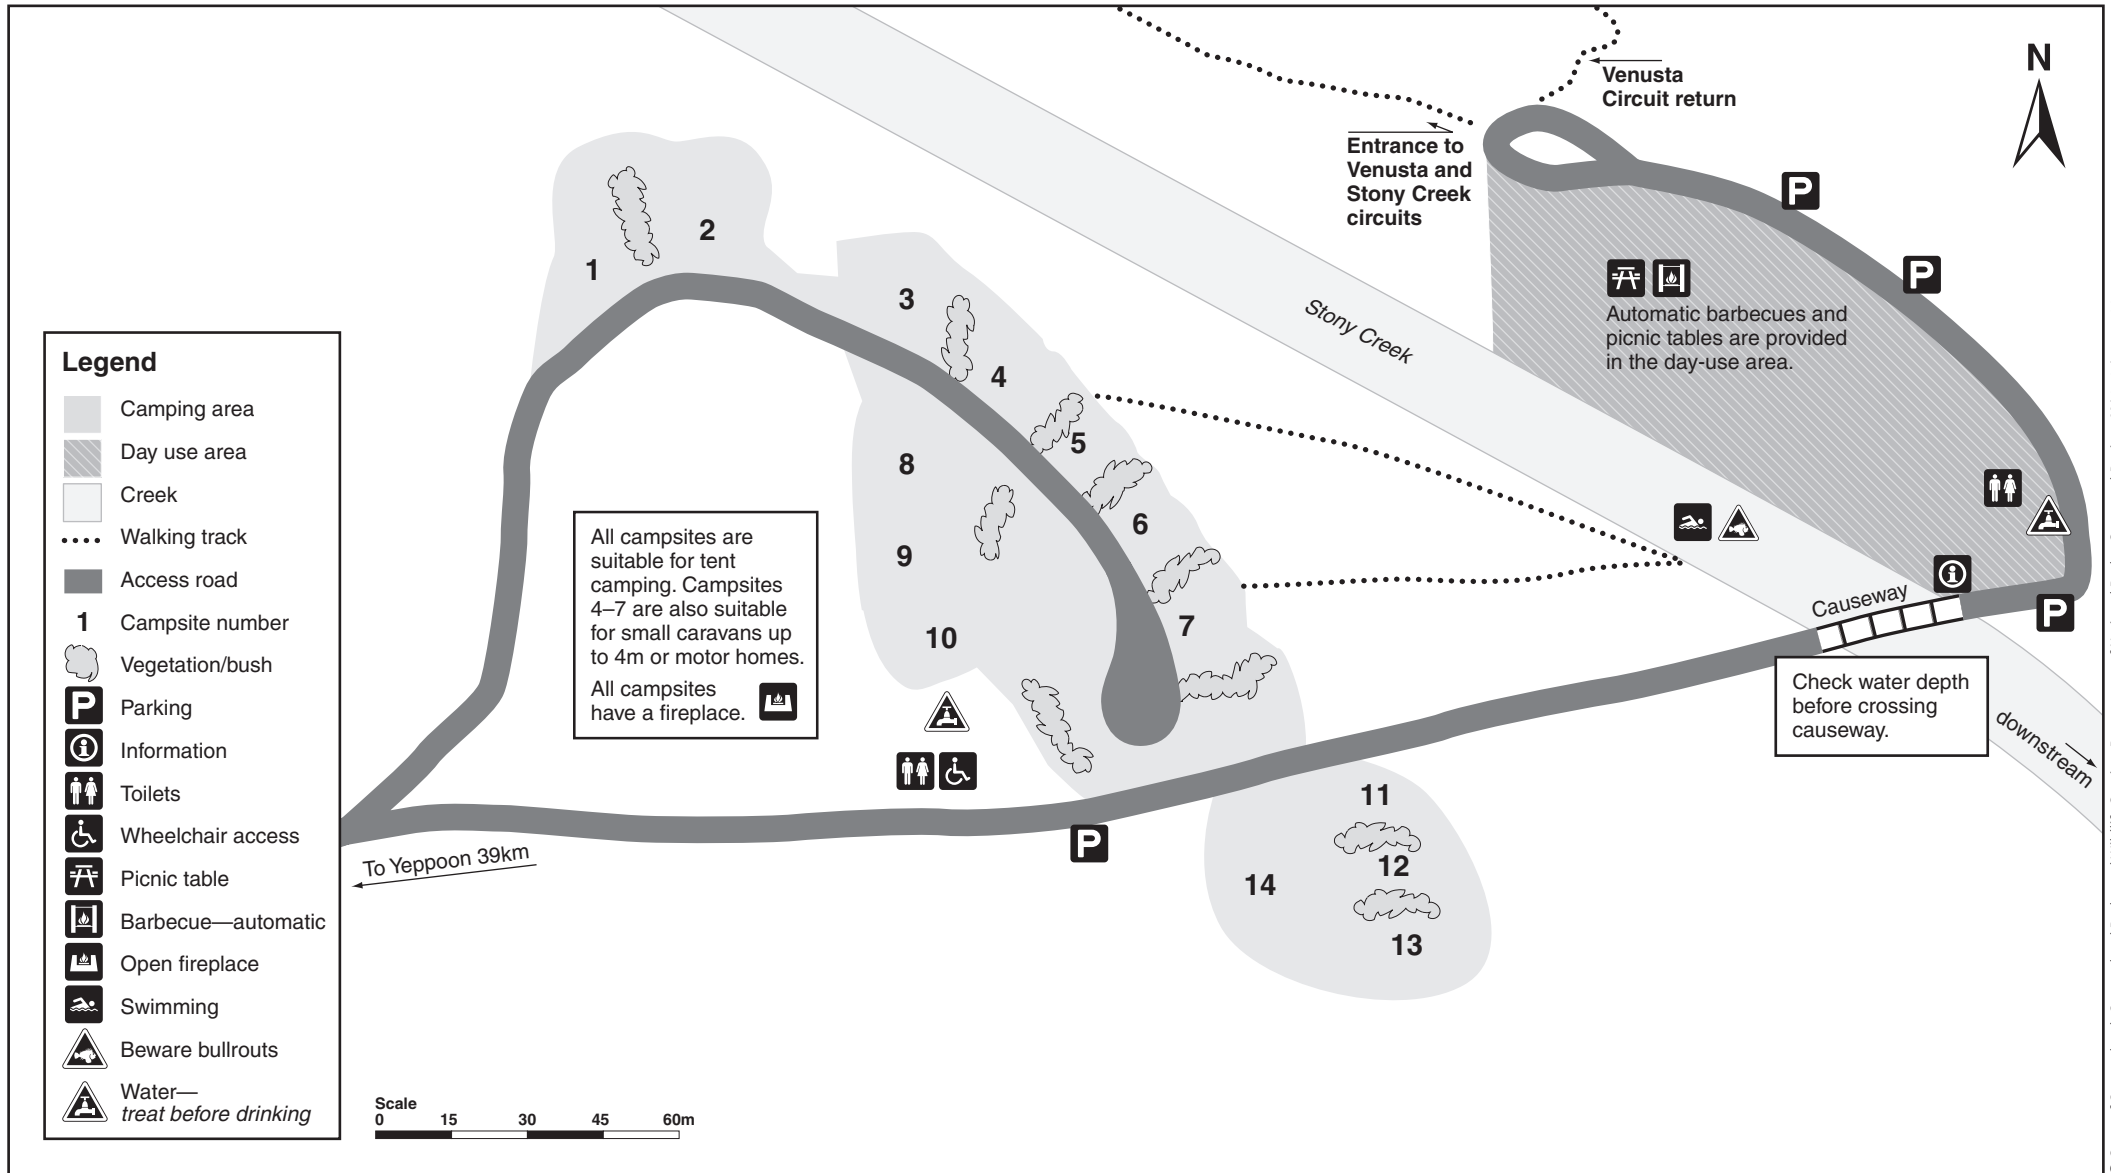

Upper Stony visitor area map

Byfield State Forest

© State of Queensland. Queensland Parks and Wildlife Service, Department of National Parks, Sport and Racing. MA370 August 2015