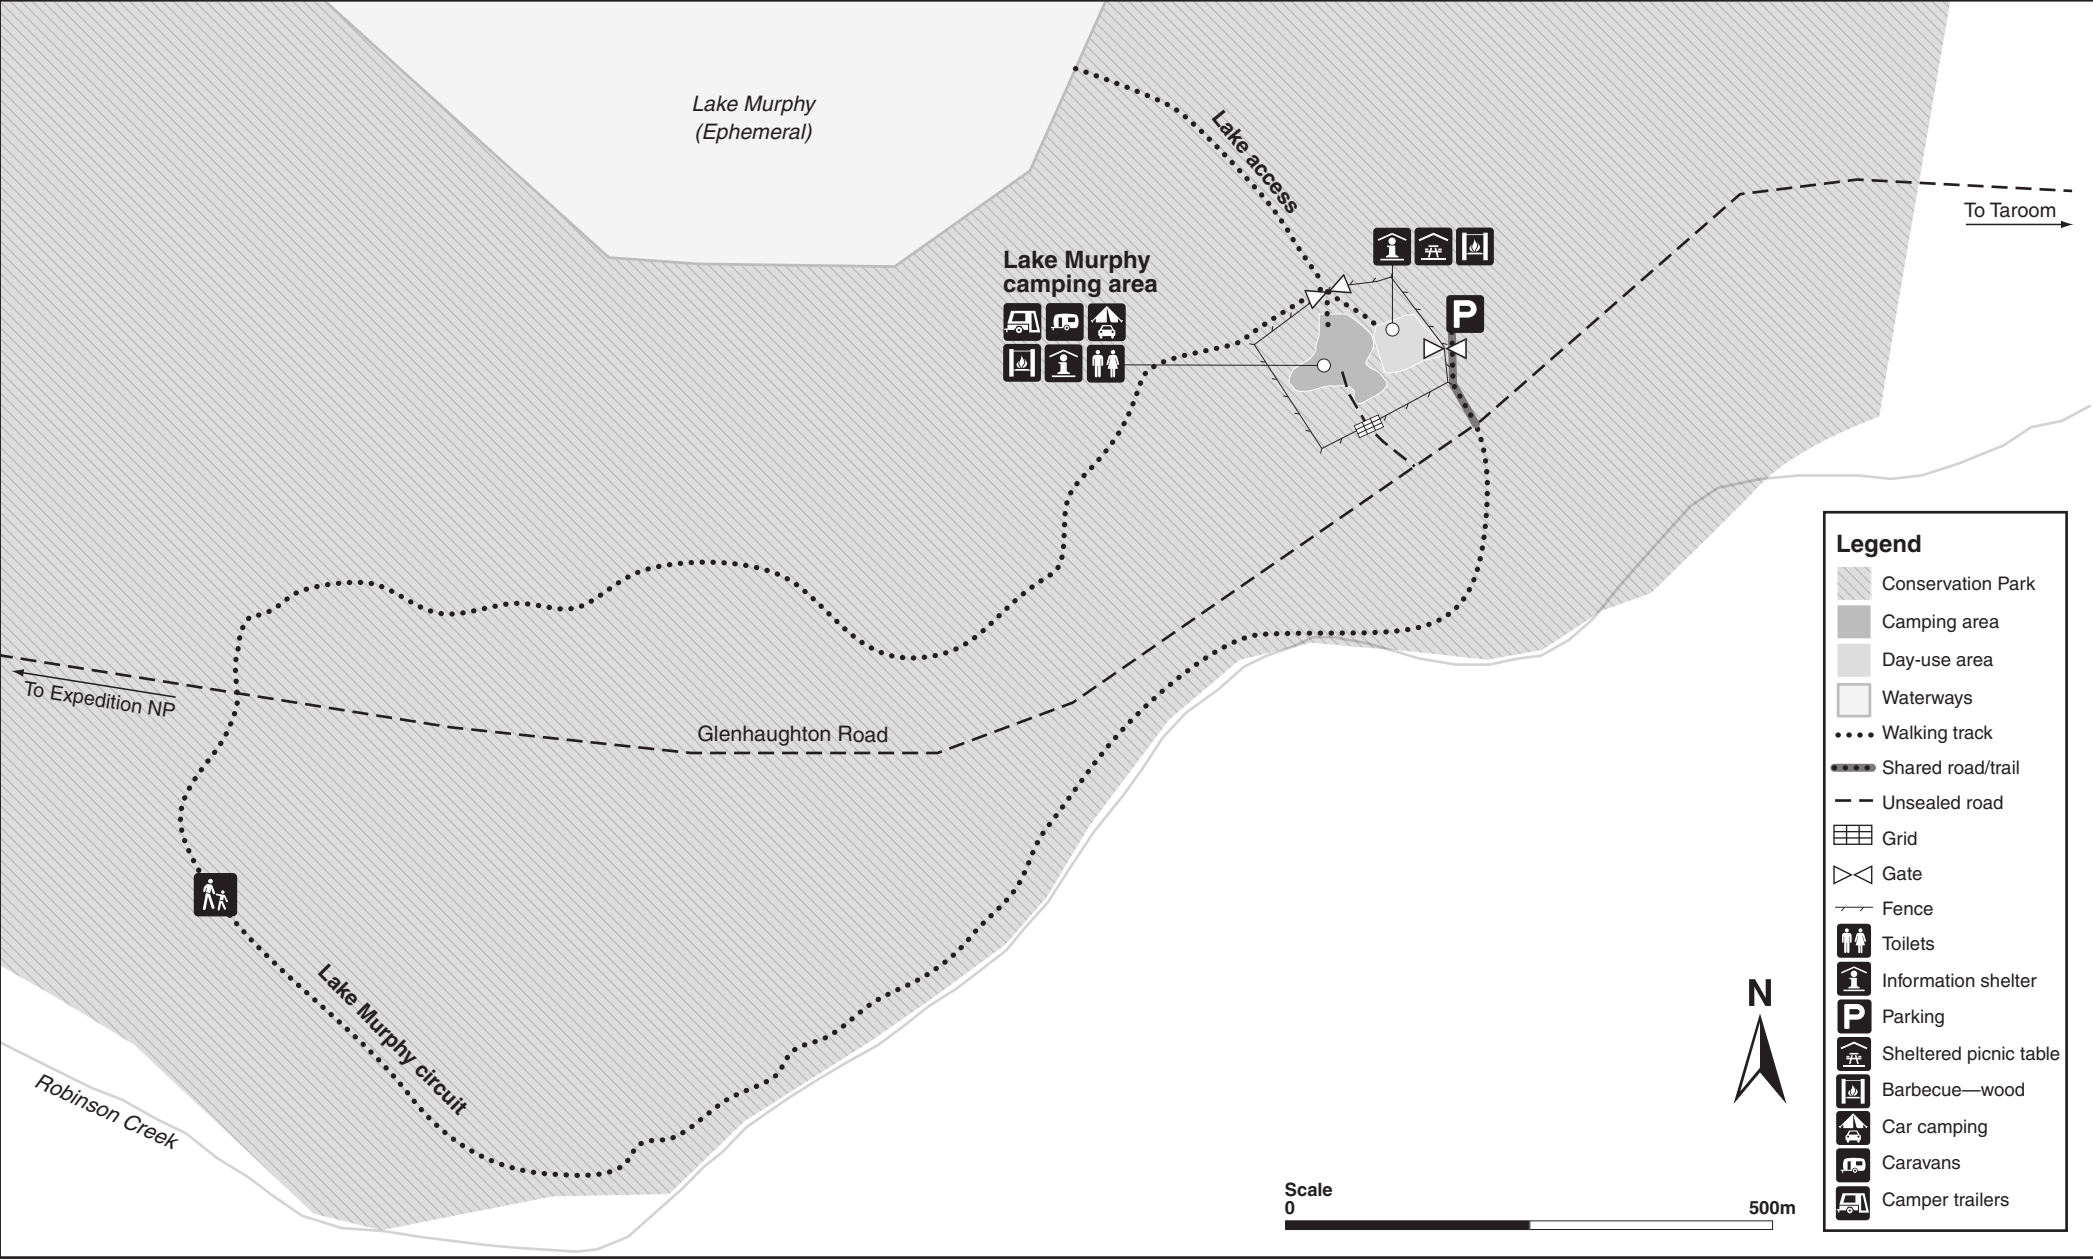

# Lake Murphy Conservation Park map

**Legend**

- Conservation Park
- Camping area
- Day-use area
- Waterways
- Walking track
- Shared road/trail
- Unsealed road
- Grid
- Gate
- Fence
- Toilets
- Information shelter
- Parking
- Sheltered picnic table
- Barbecue—wood
- Car camping
- Caravans
- Camper trailers