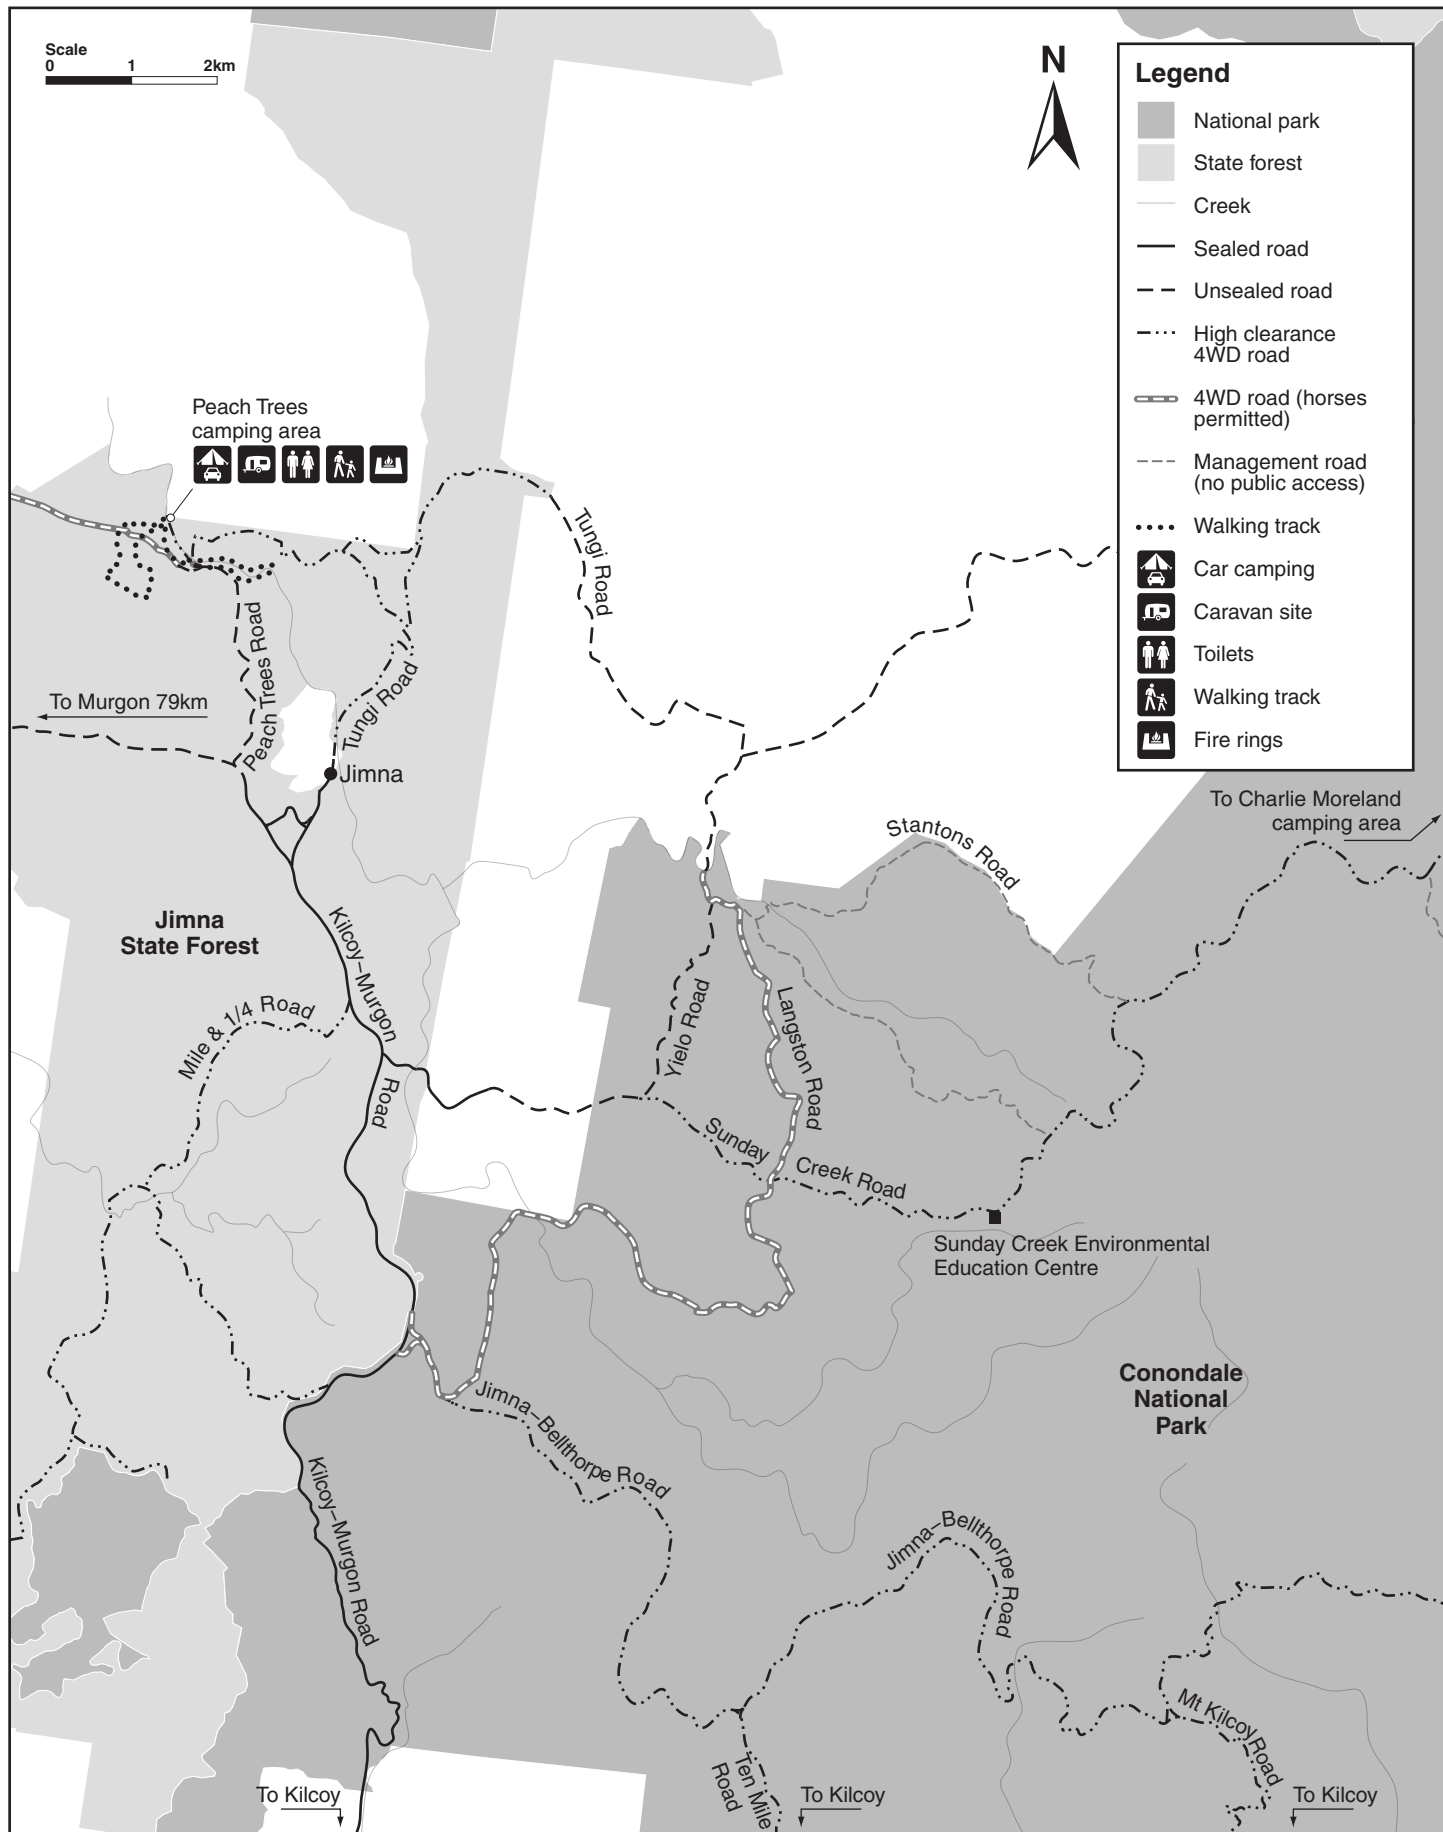

Jimna State Forest map

© State of Queensland. Queensland Parks and Wildlife Service, Department of National Parks, Sport and Racing. MA352 August 2016