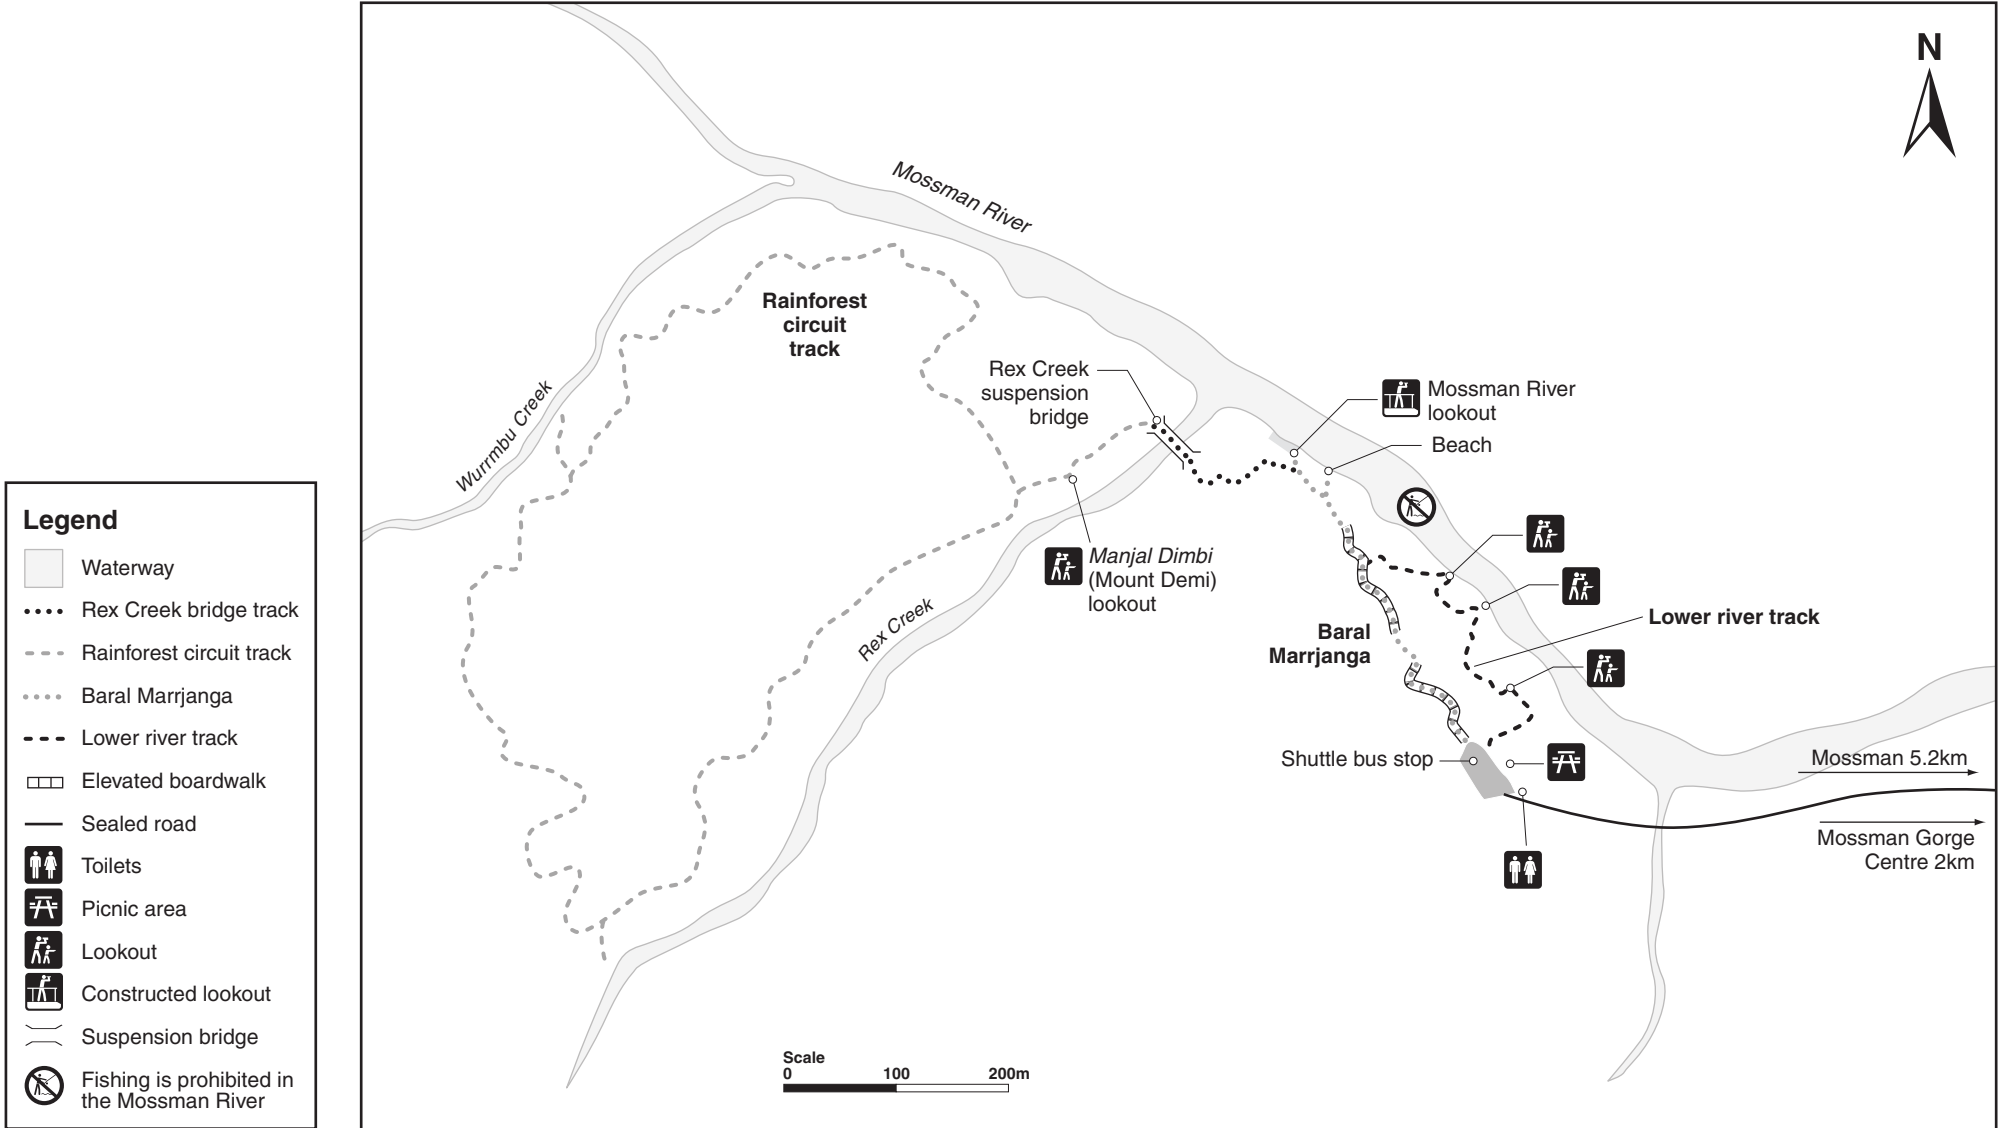

Mossman Gorge walking tracks map

Daintree National Park

© State of Queensland. Queensland Parks and Wildlife Service. MA389 March 2020