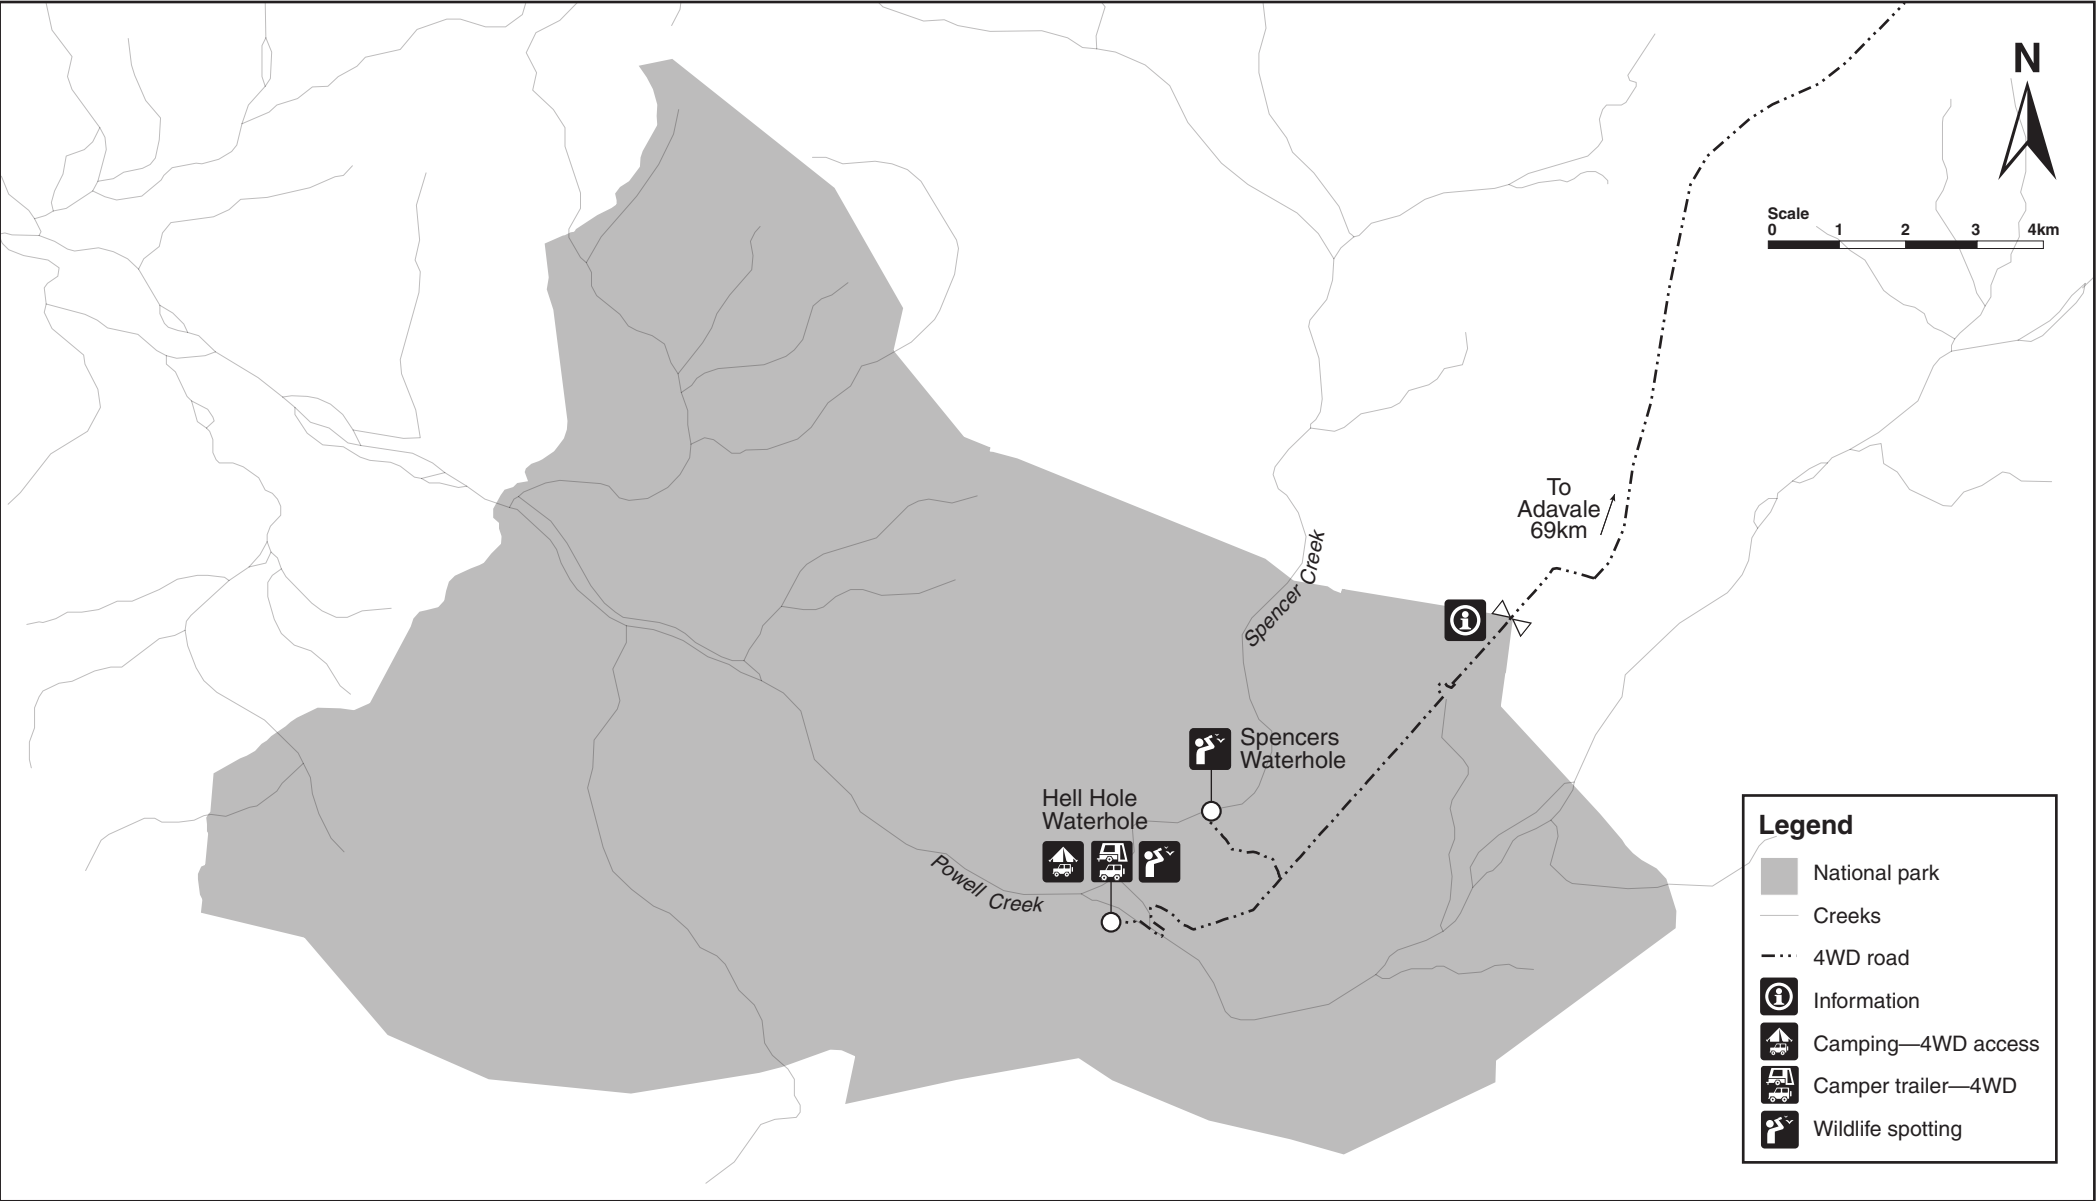

# Hell Hole Gorge National Park

© State of Queensland. Queensland Parks and Wildlife Service, Department of National Parks, Sport and Racing. MA881 May 2017