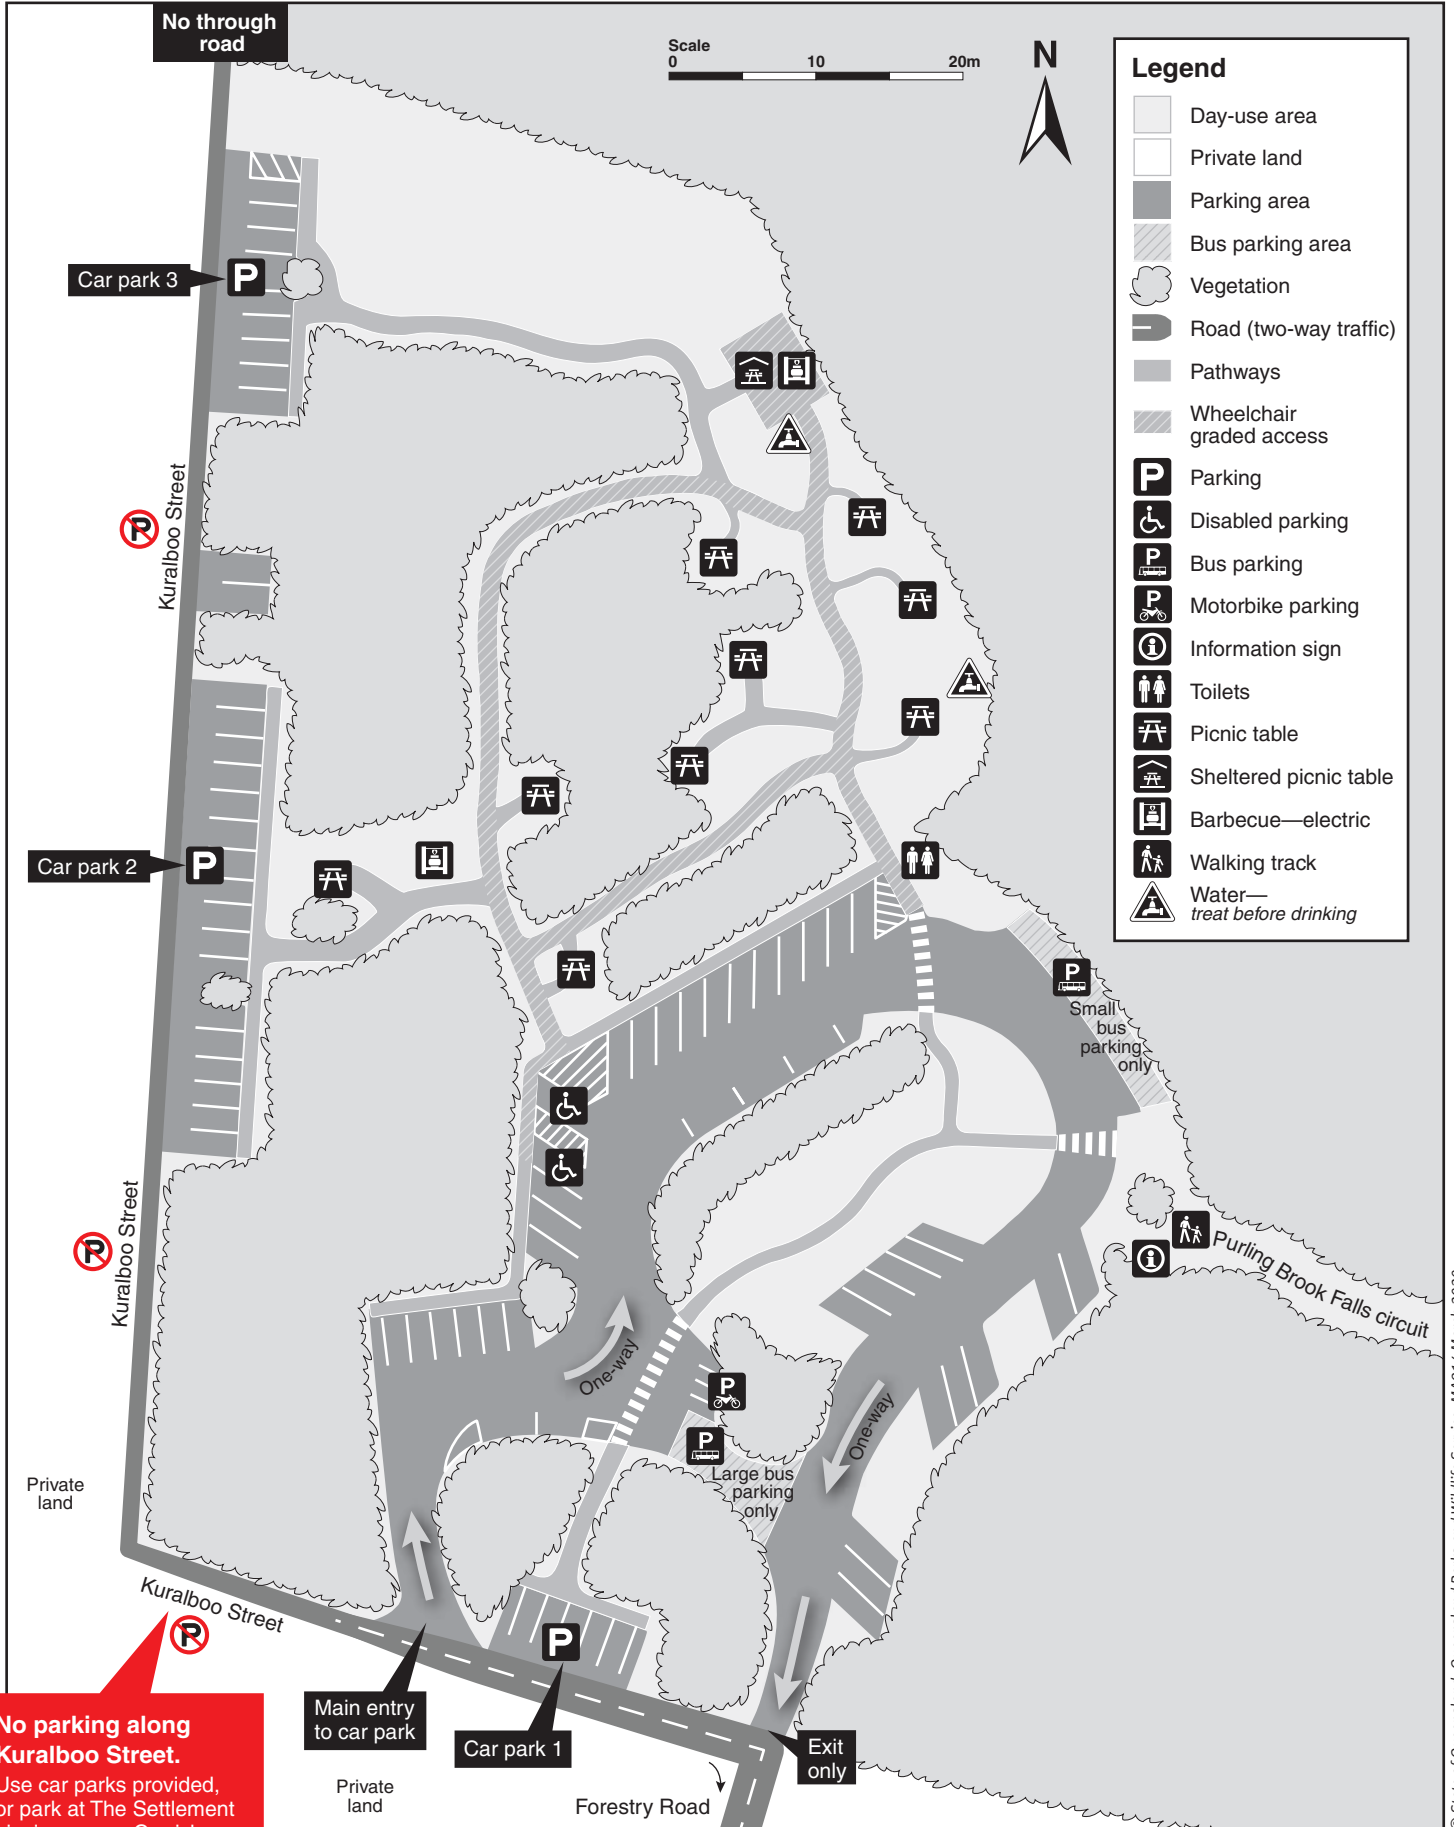

# Gwongorella picnic area map

Springbrook National Park

© State of Queensland. Queensland Parks and Wildlife Service. MA914 March 2020