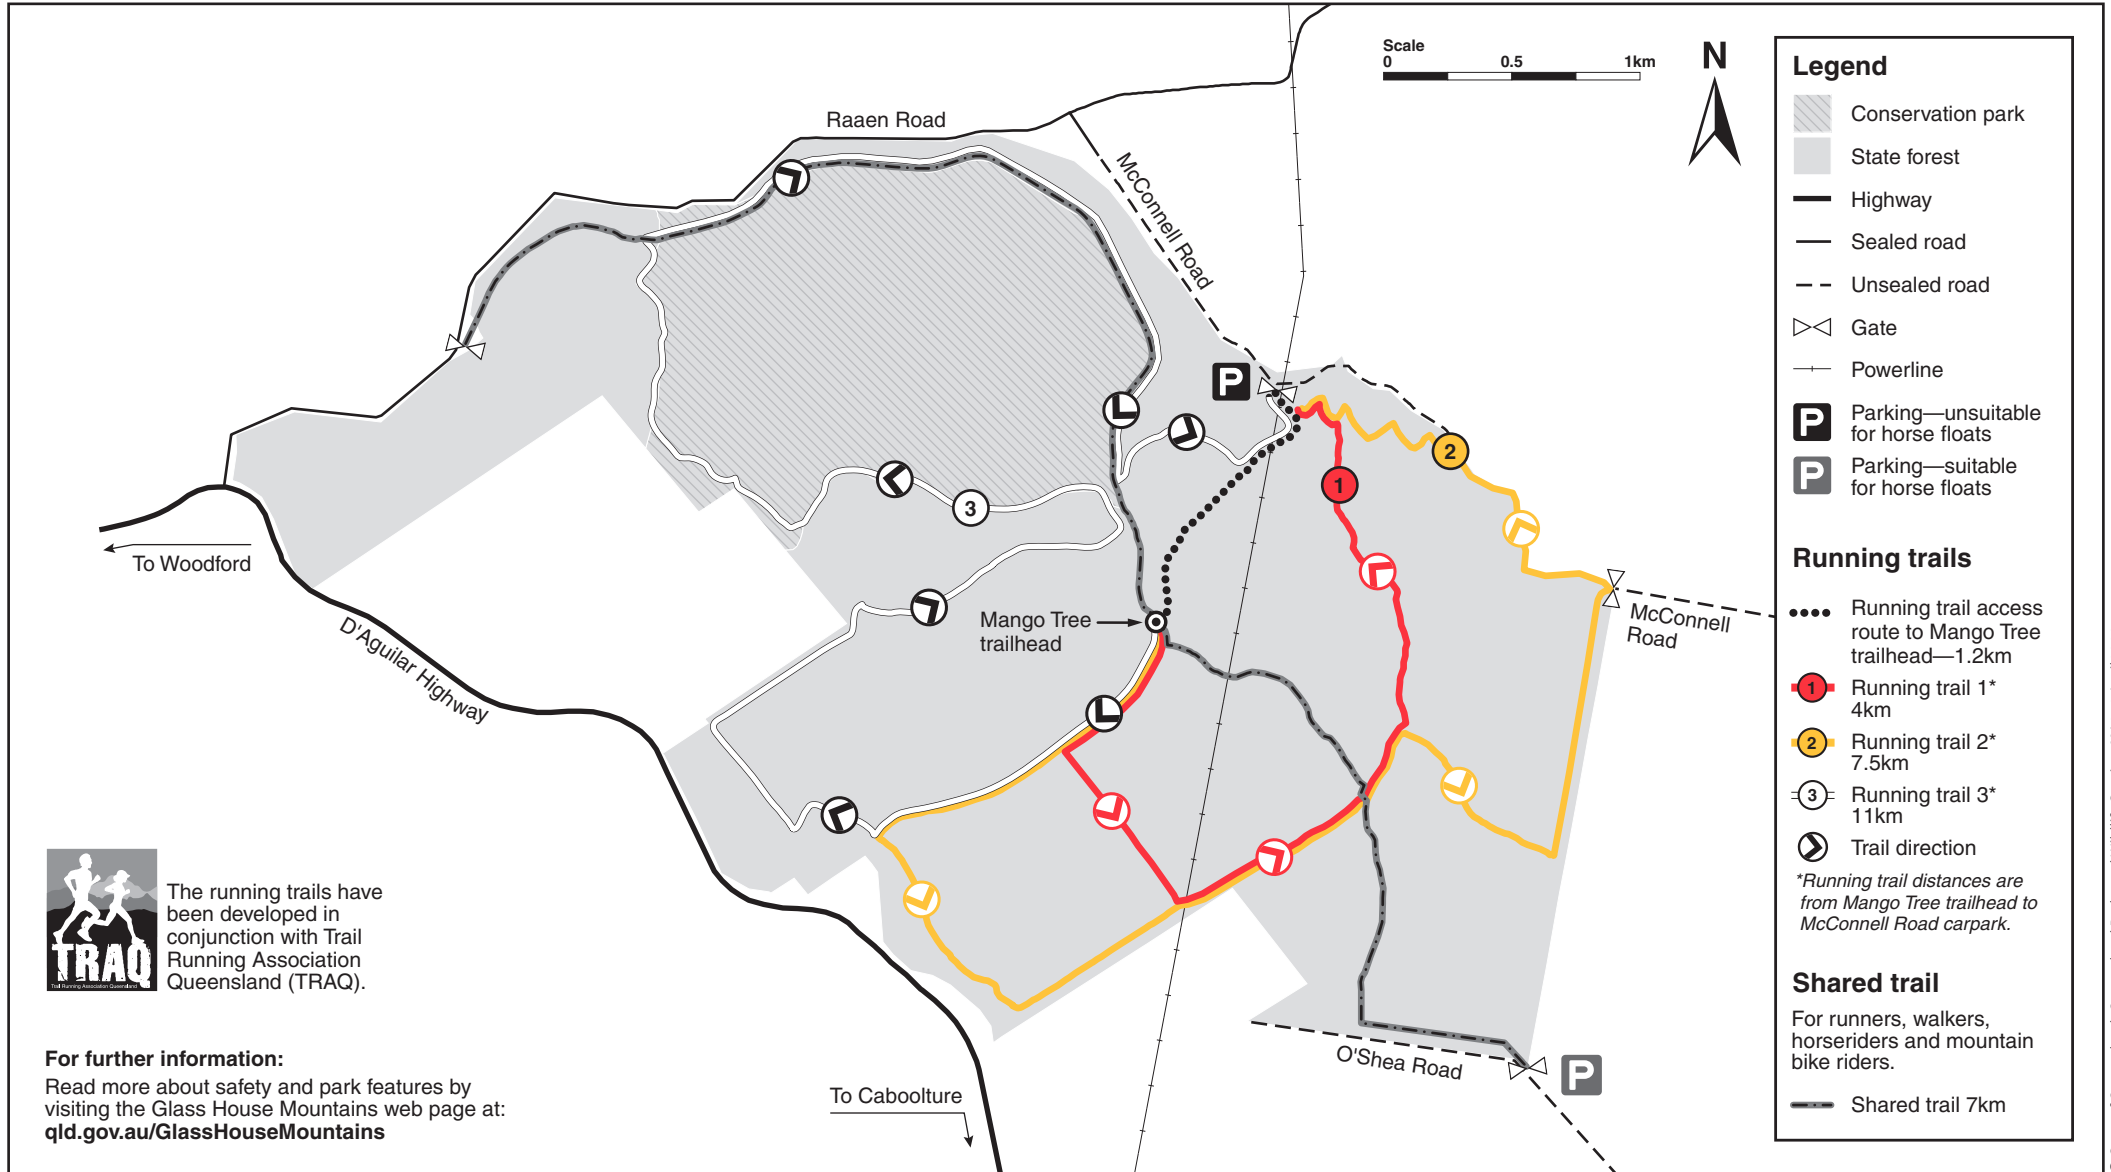

# Glass House Mountains Conservation Park and Beerburrum West State Forest map

Bracalba running trails and shared trail

© State of Queensland. Queensland Parks and Wildlife Service. MA859 April 2020.