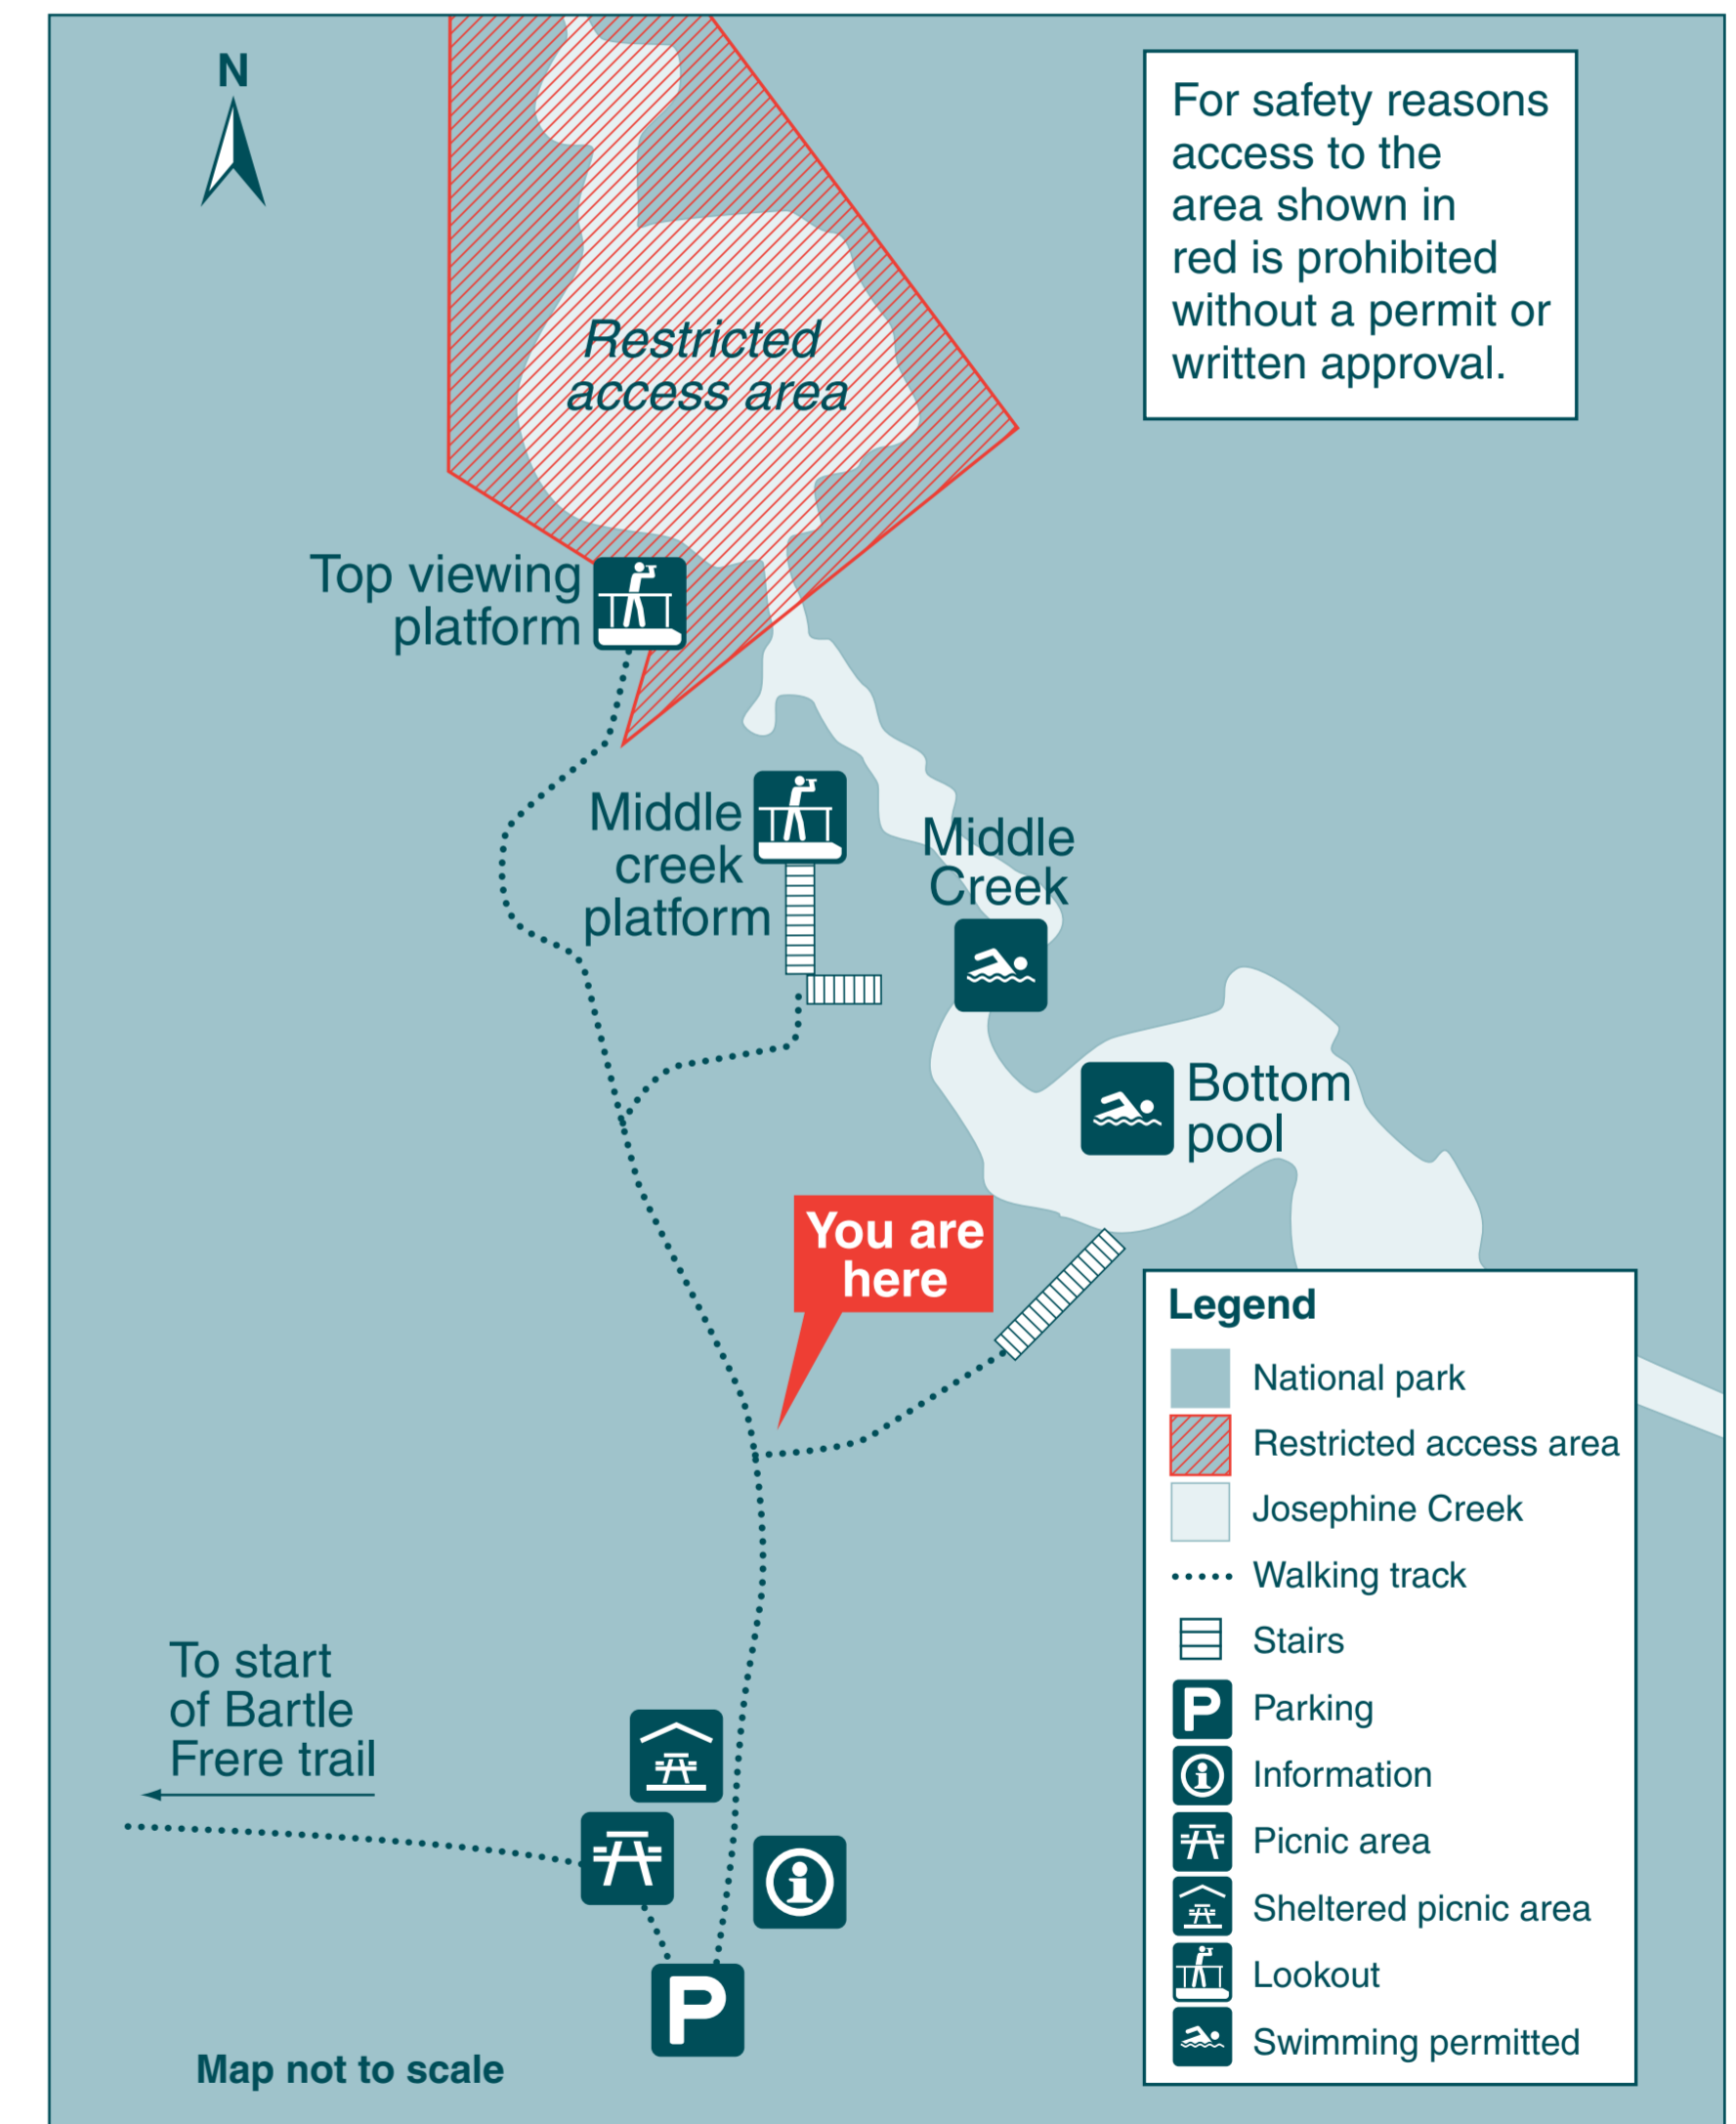

DANGER

GEFAHR 危険

Unauthorised access prohibited

Entry to the restricted access area shown in red on the map is prohibited without a permit or written approval.

Natural hazards including sheer cliffs, slippery rocks, submerged objects and water of variable depths have caused serious injuries and deaths here.

Do not climb the rock faces or go beyond markers with this symbol .

Contravention of a requirement of a regulatory notice is an offence under the *Nature Conservation Act 1992*.

Maximum penalty: 80 penalty units. On-the-spot fines apply.