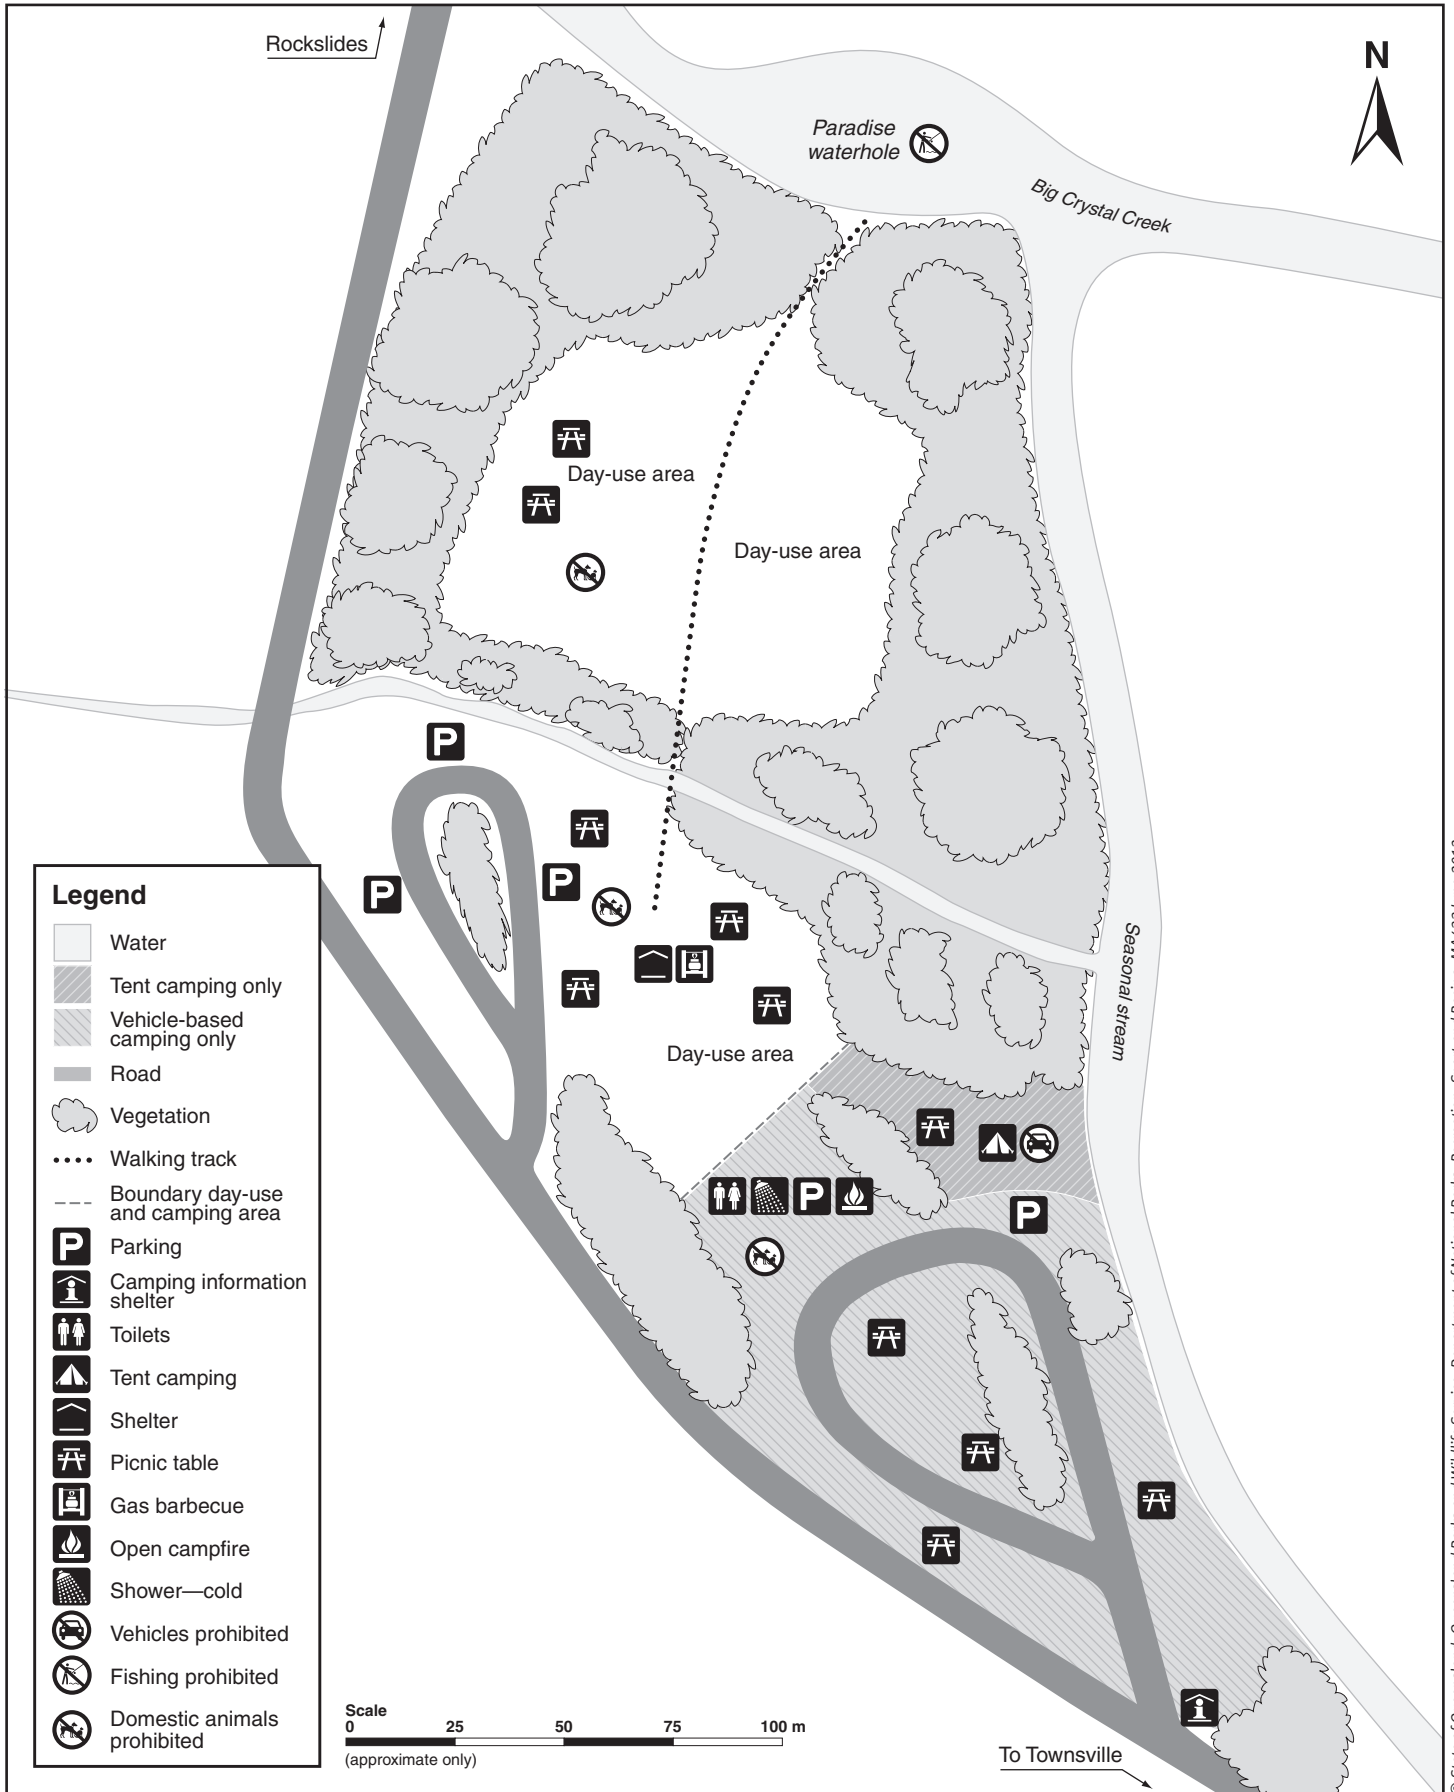

Big Crystal Creek camping area map

Paluma Range National Park

© State of Queensland. Queensland Parks and Wildlife Service, Department of National Parks, Recreation, Sport and Racing. MA433 June 2012