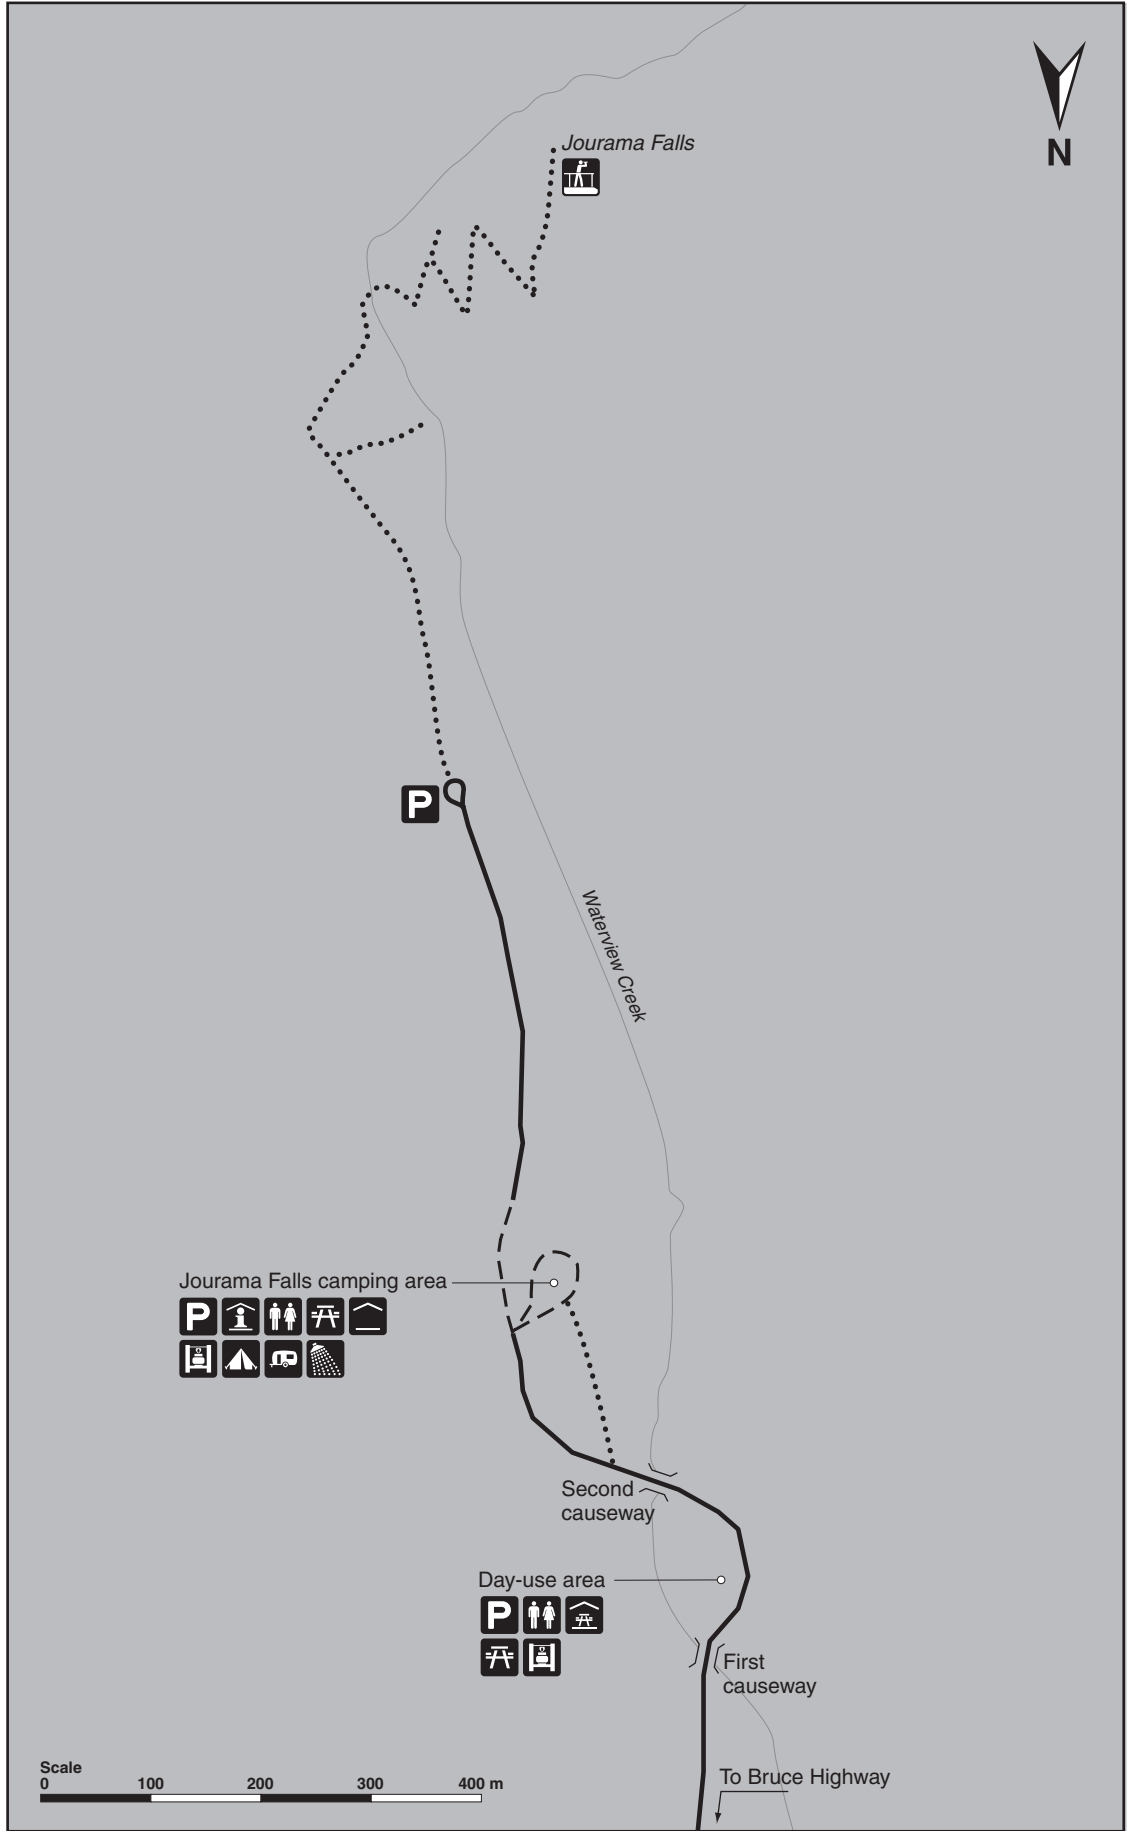

# Jourama Falls map

## Paluma Range National Park

**Legend**

-  National Park
-  Creek
-  Sealed road
-  Unsealed road
-  Walking track
-  Causeway
-  Parking
-  Camping information shelter
-  Toilets
-  Sheltered picnic table
-  Picnic table
-  Sheltered cooking area
-  Gas barbecue
-  Camping
-  Caravan site
-  Shower
-  Lookout