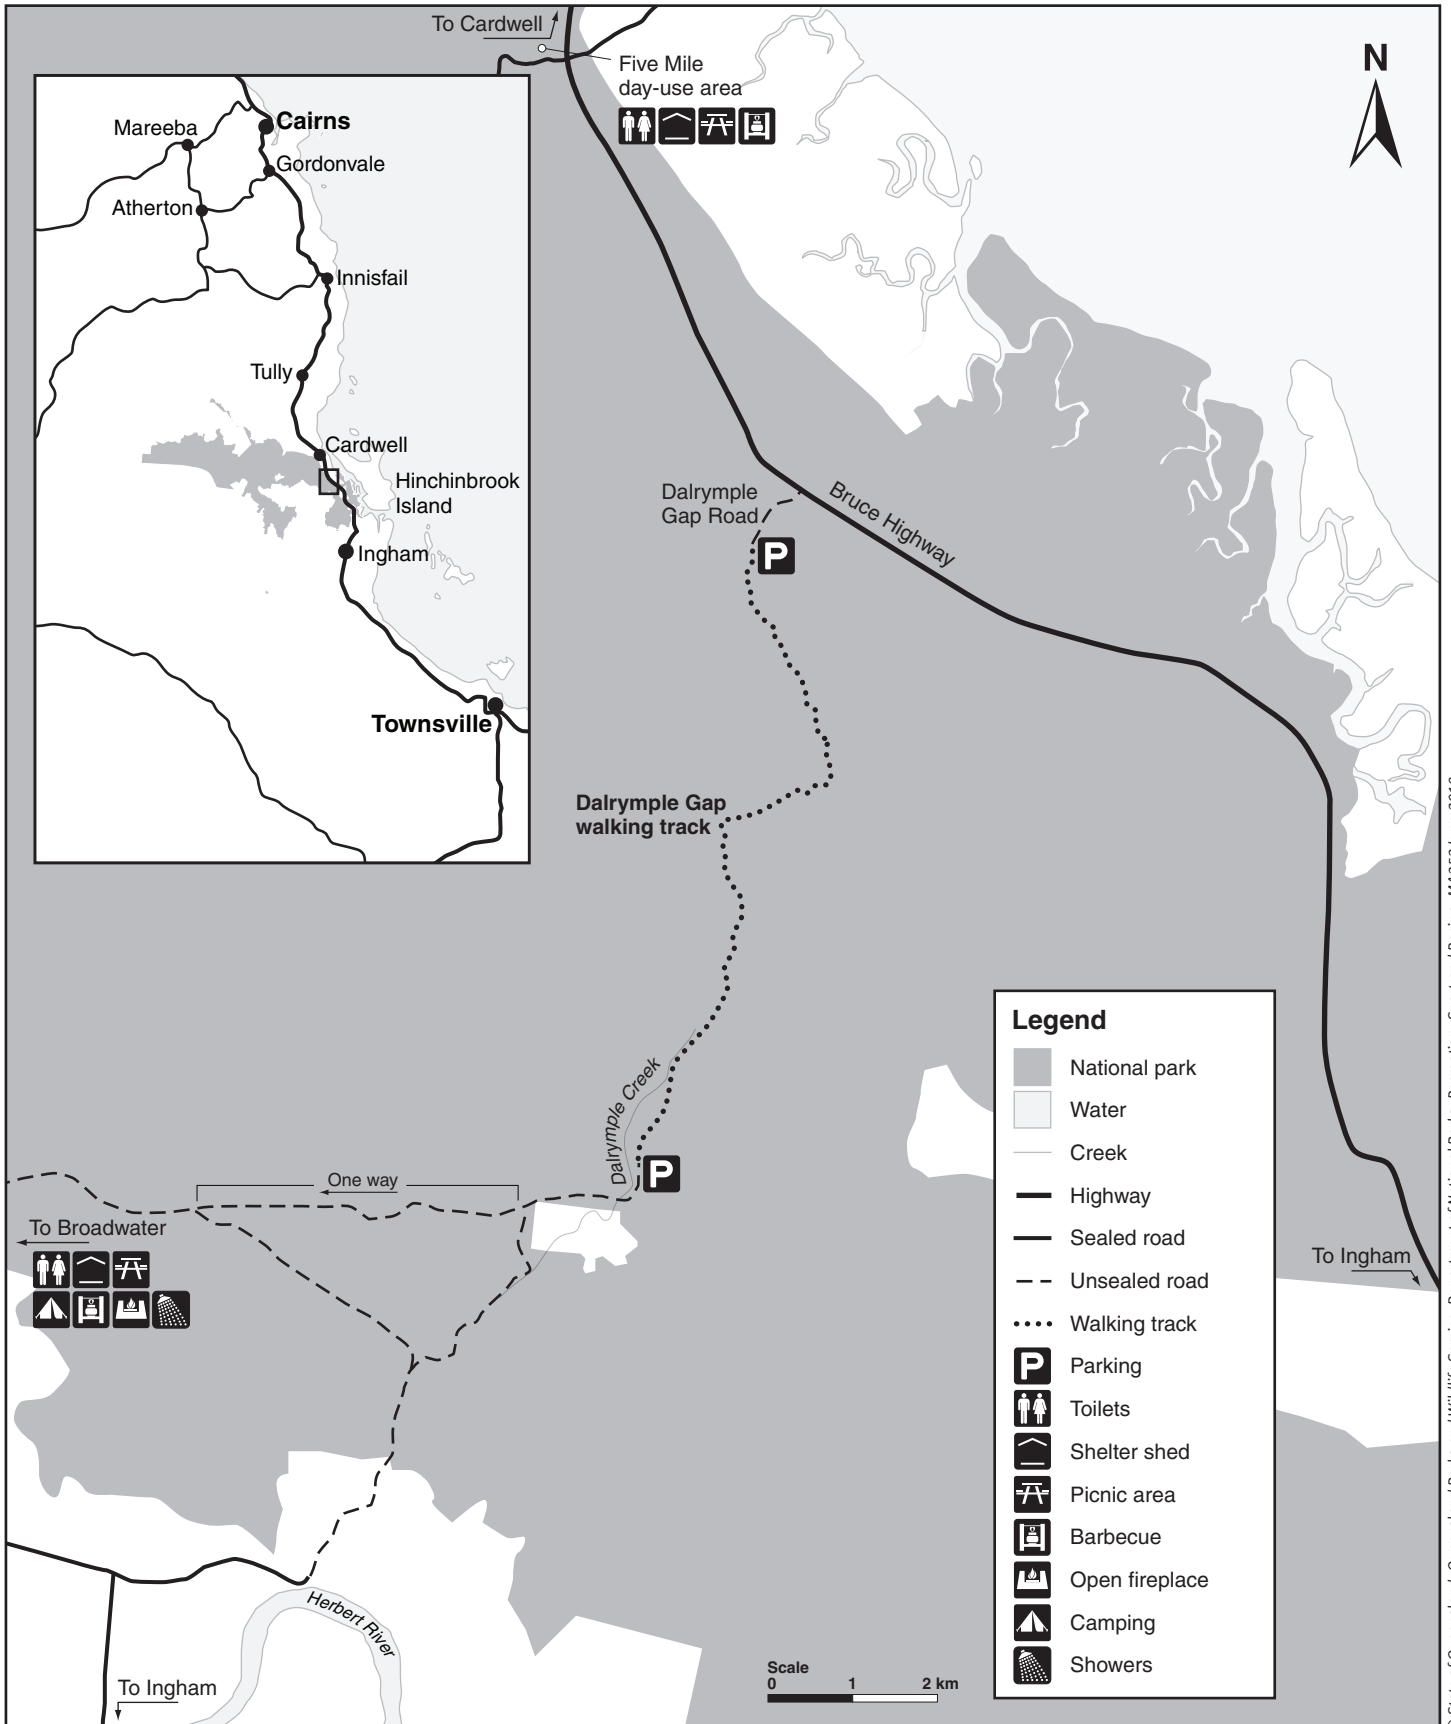

# Dalrymple Gap walking track map

Girringun National Park

© State of Queensland. Queensland Parks and Wildlife Service. Department of National Parks, Recreation, Sport and Racing. MA253 June 2010