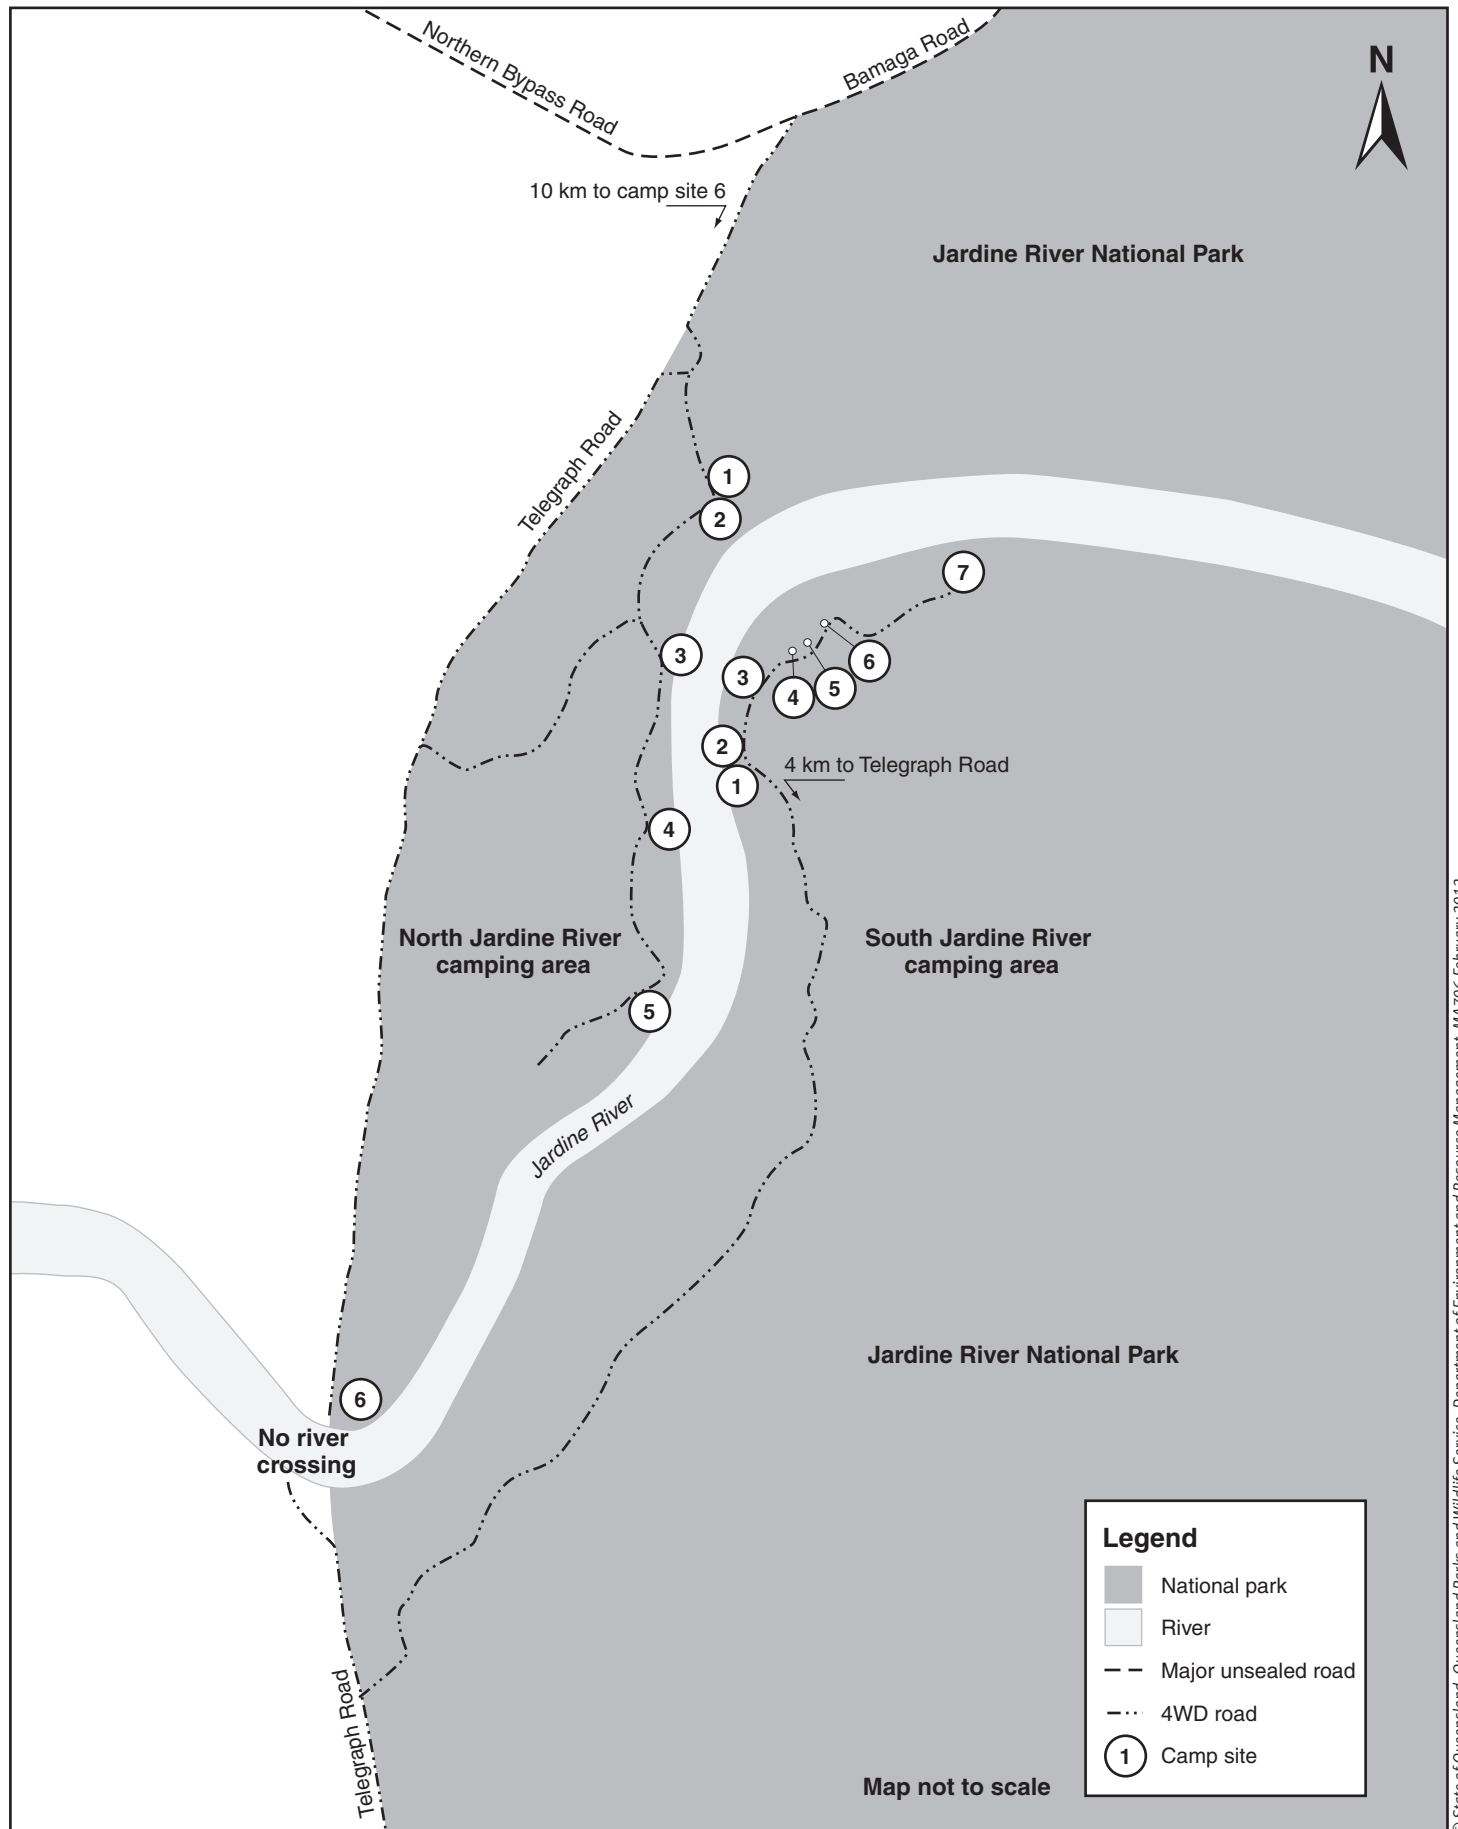

North and South Jardine River camping areas map

Jardine River National Park

© State of Queensland. Queensland Parks and Wildlife Service, Department of Environment and Resource Management. MA706 February 2012