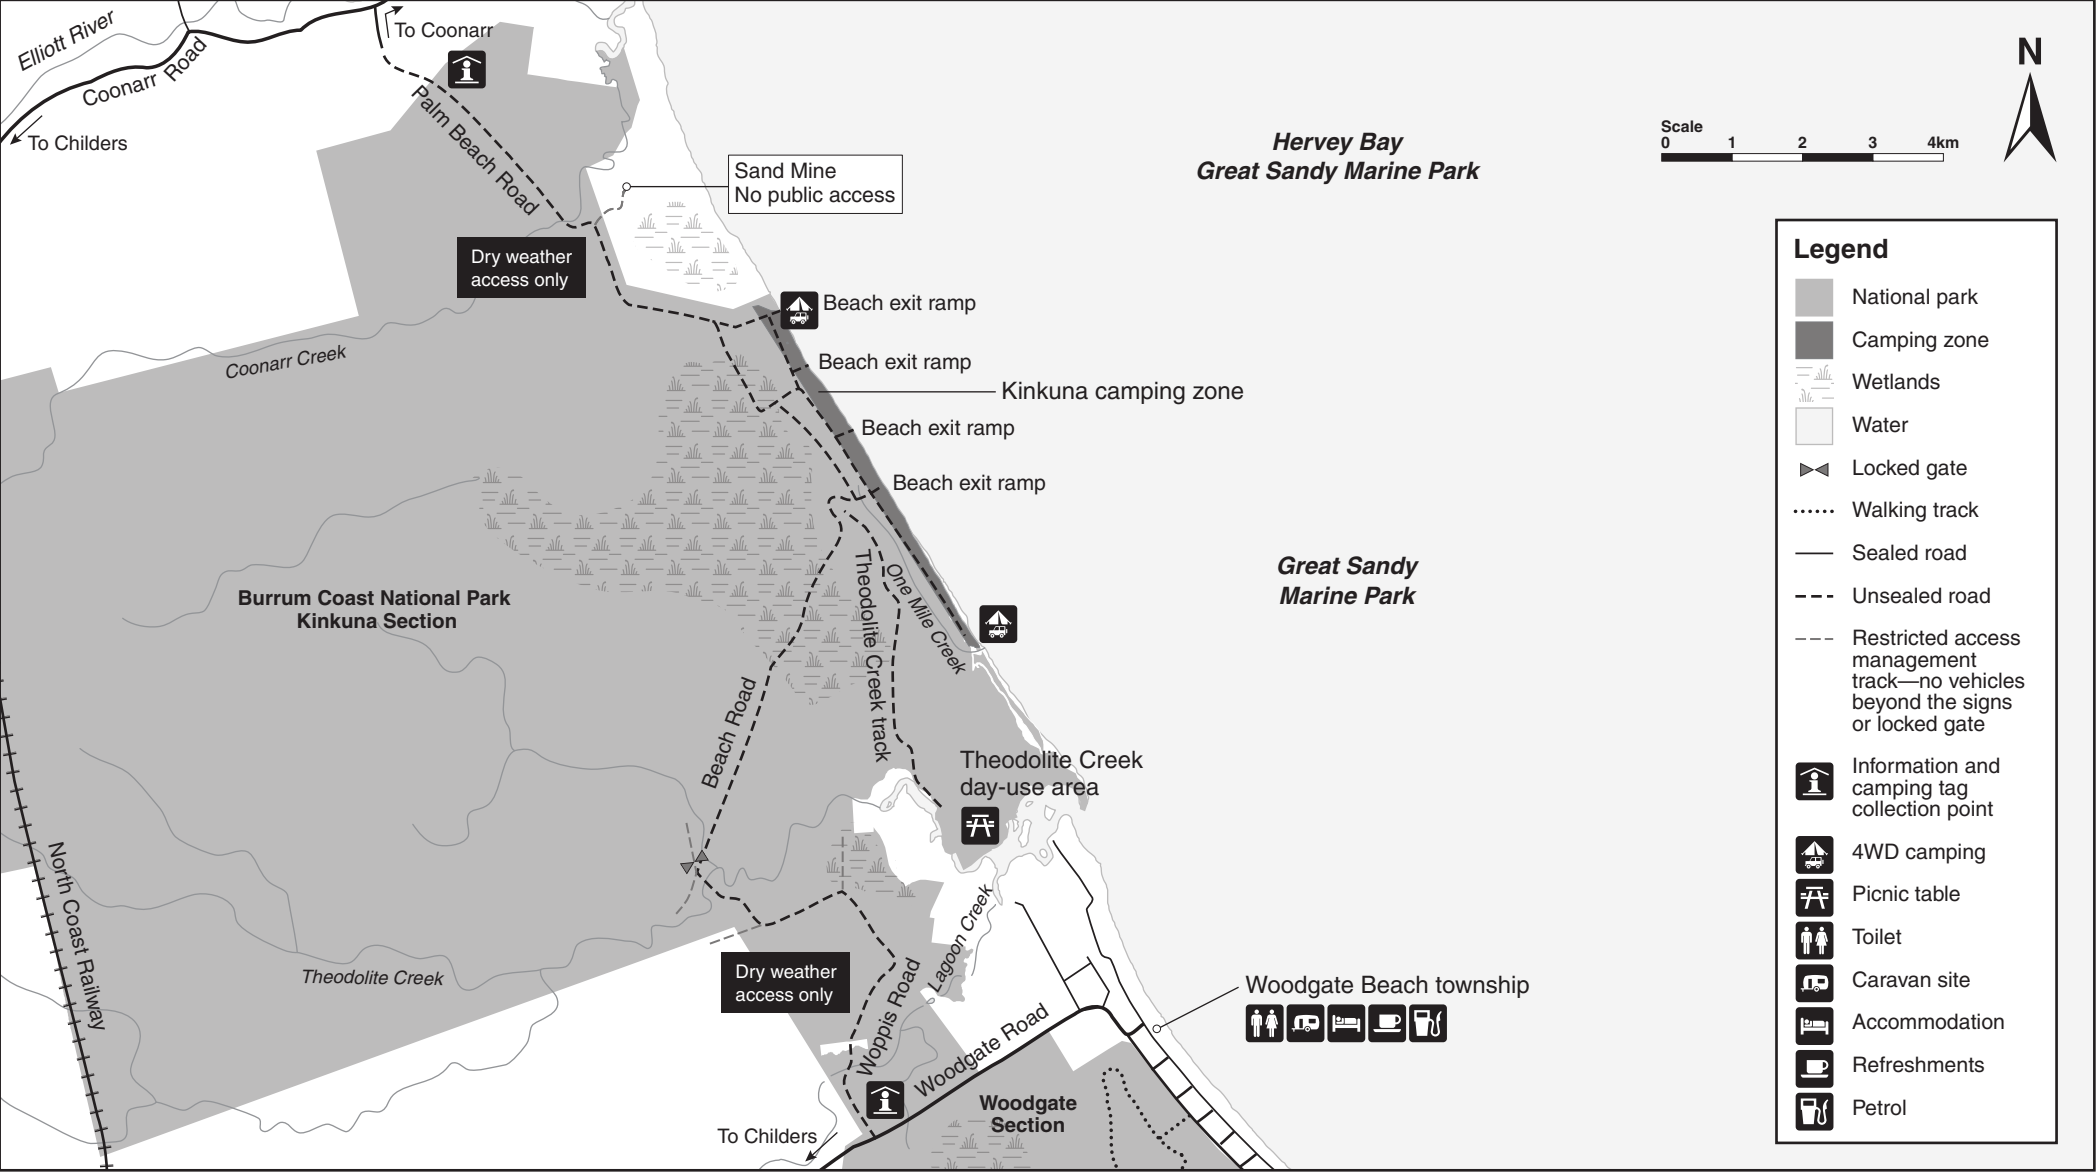

Kinkuna camping zone map

Burrum Coast National Park

© State of Queensland. Queensland Parks and Wildlife Service. MA741 October 2020