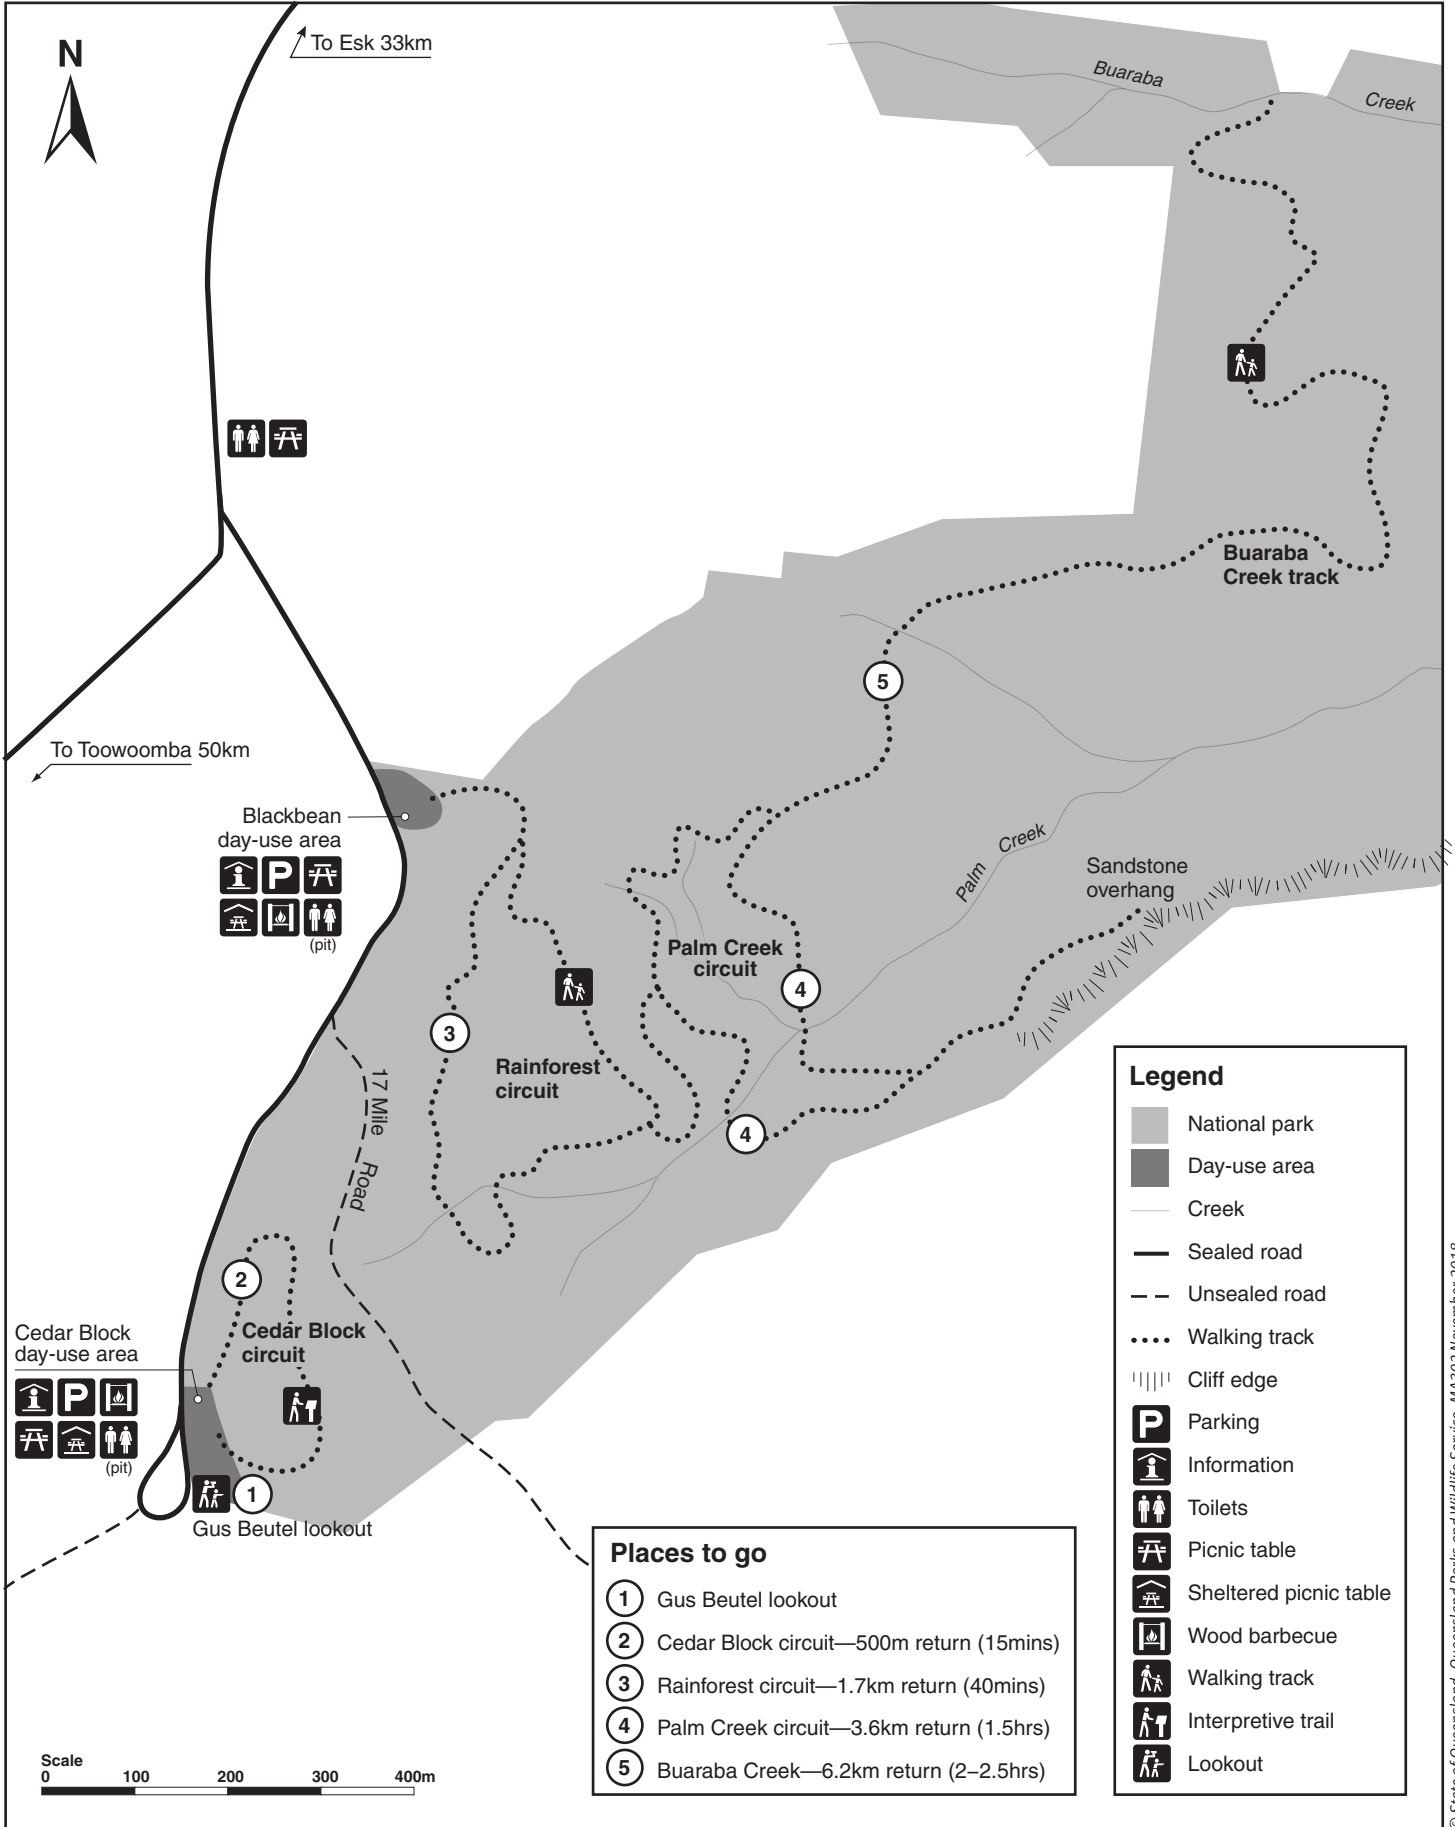

Ravensbourne National Park map

© State of Queensland. Queensland Parks and Wildlife Service. MA302 November 2018