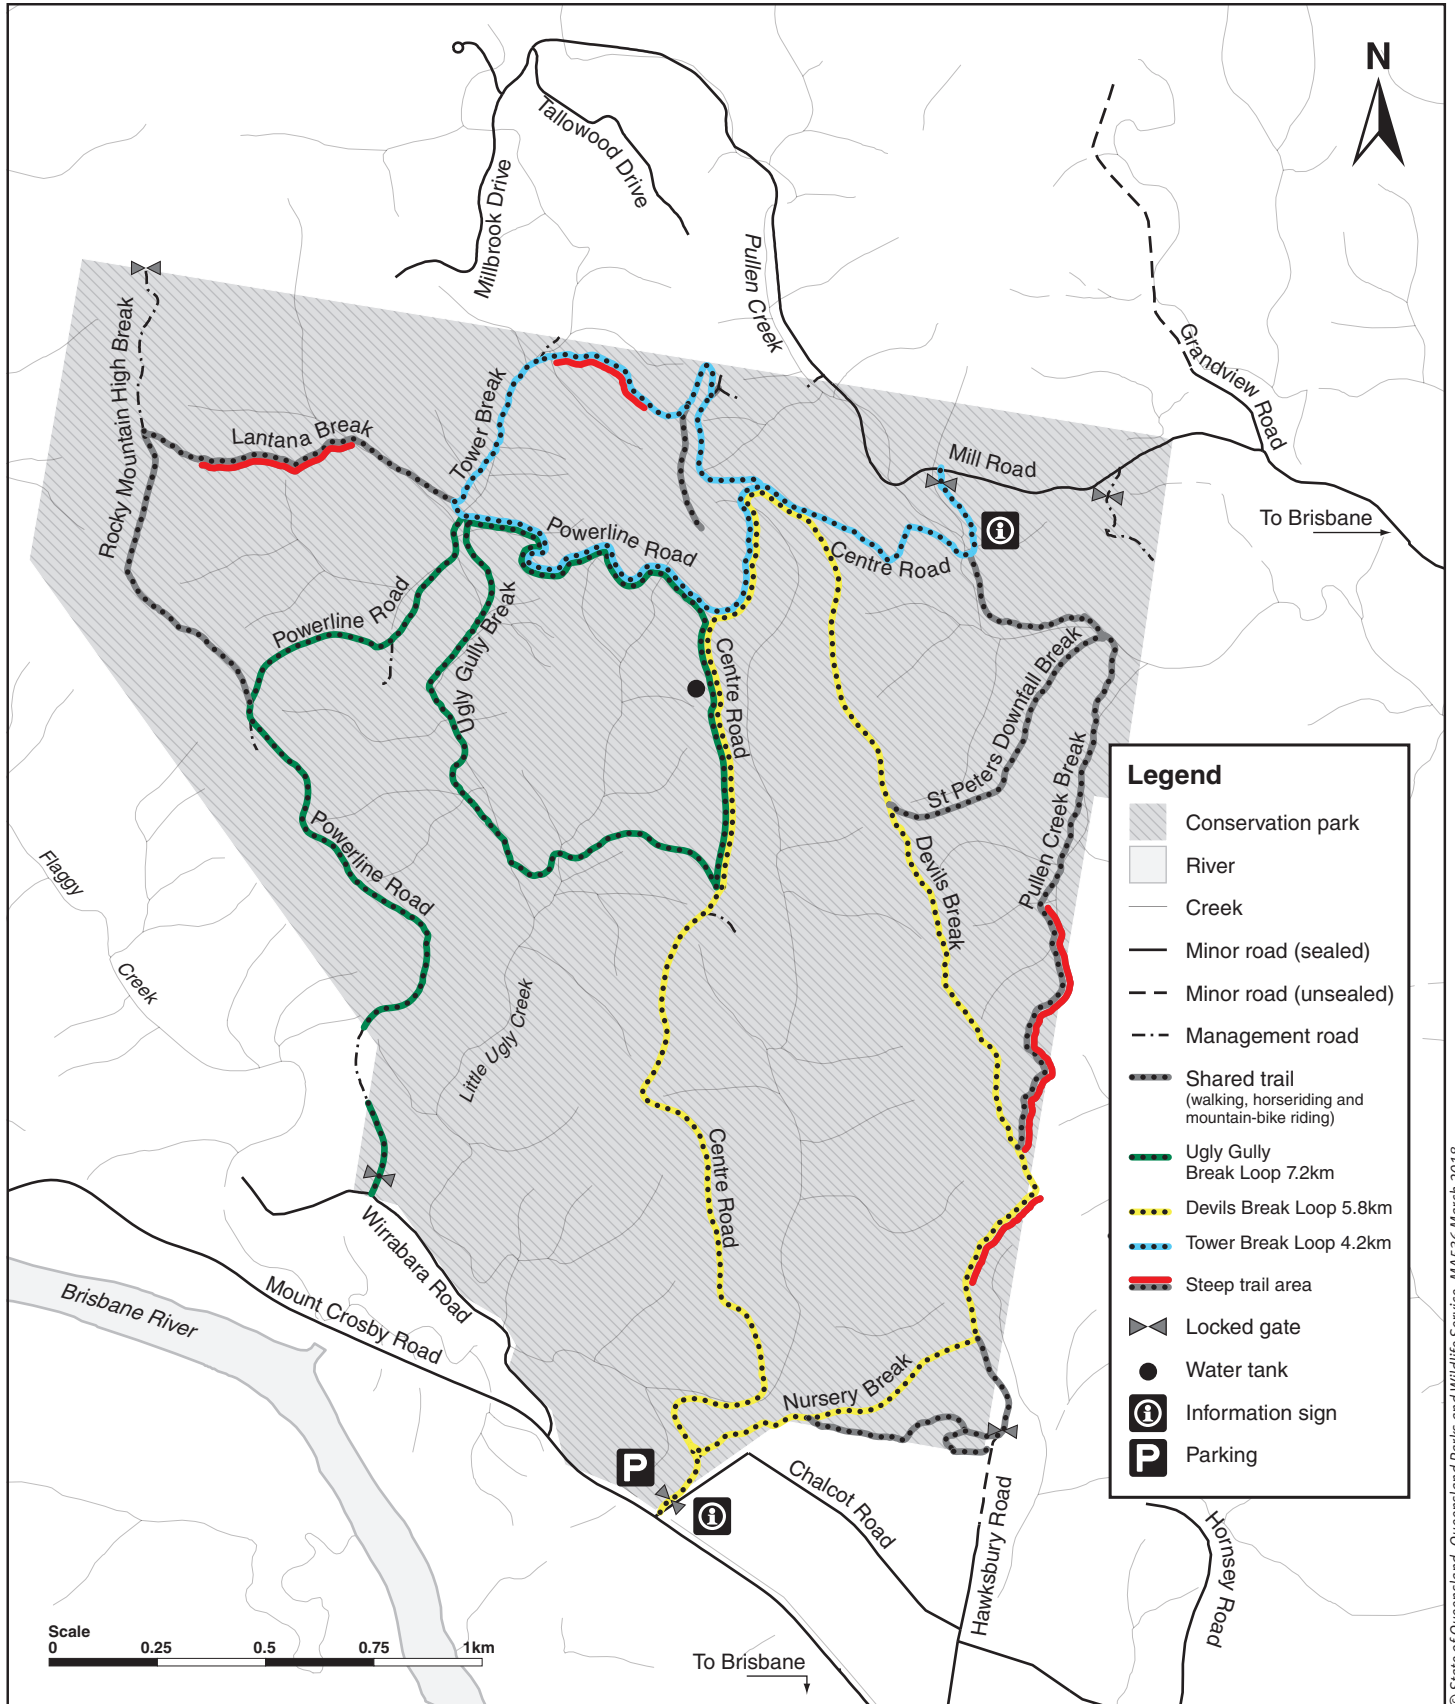

# Moggill Conservation Park map

© State of Queensland. Queensland Parks and Wildlife Service. MA536 March 2018