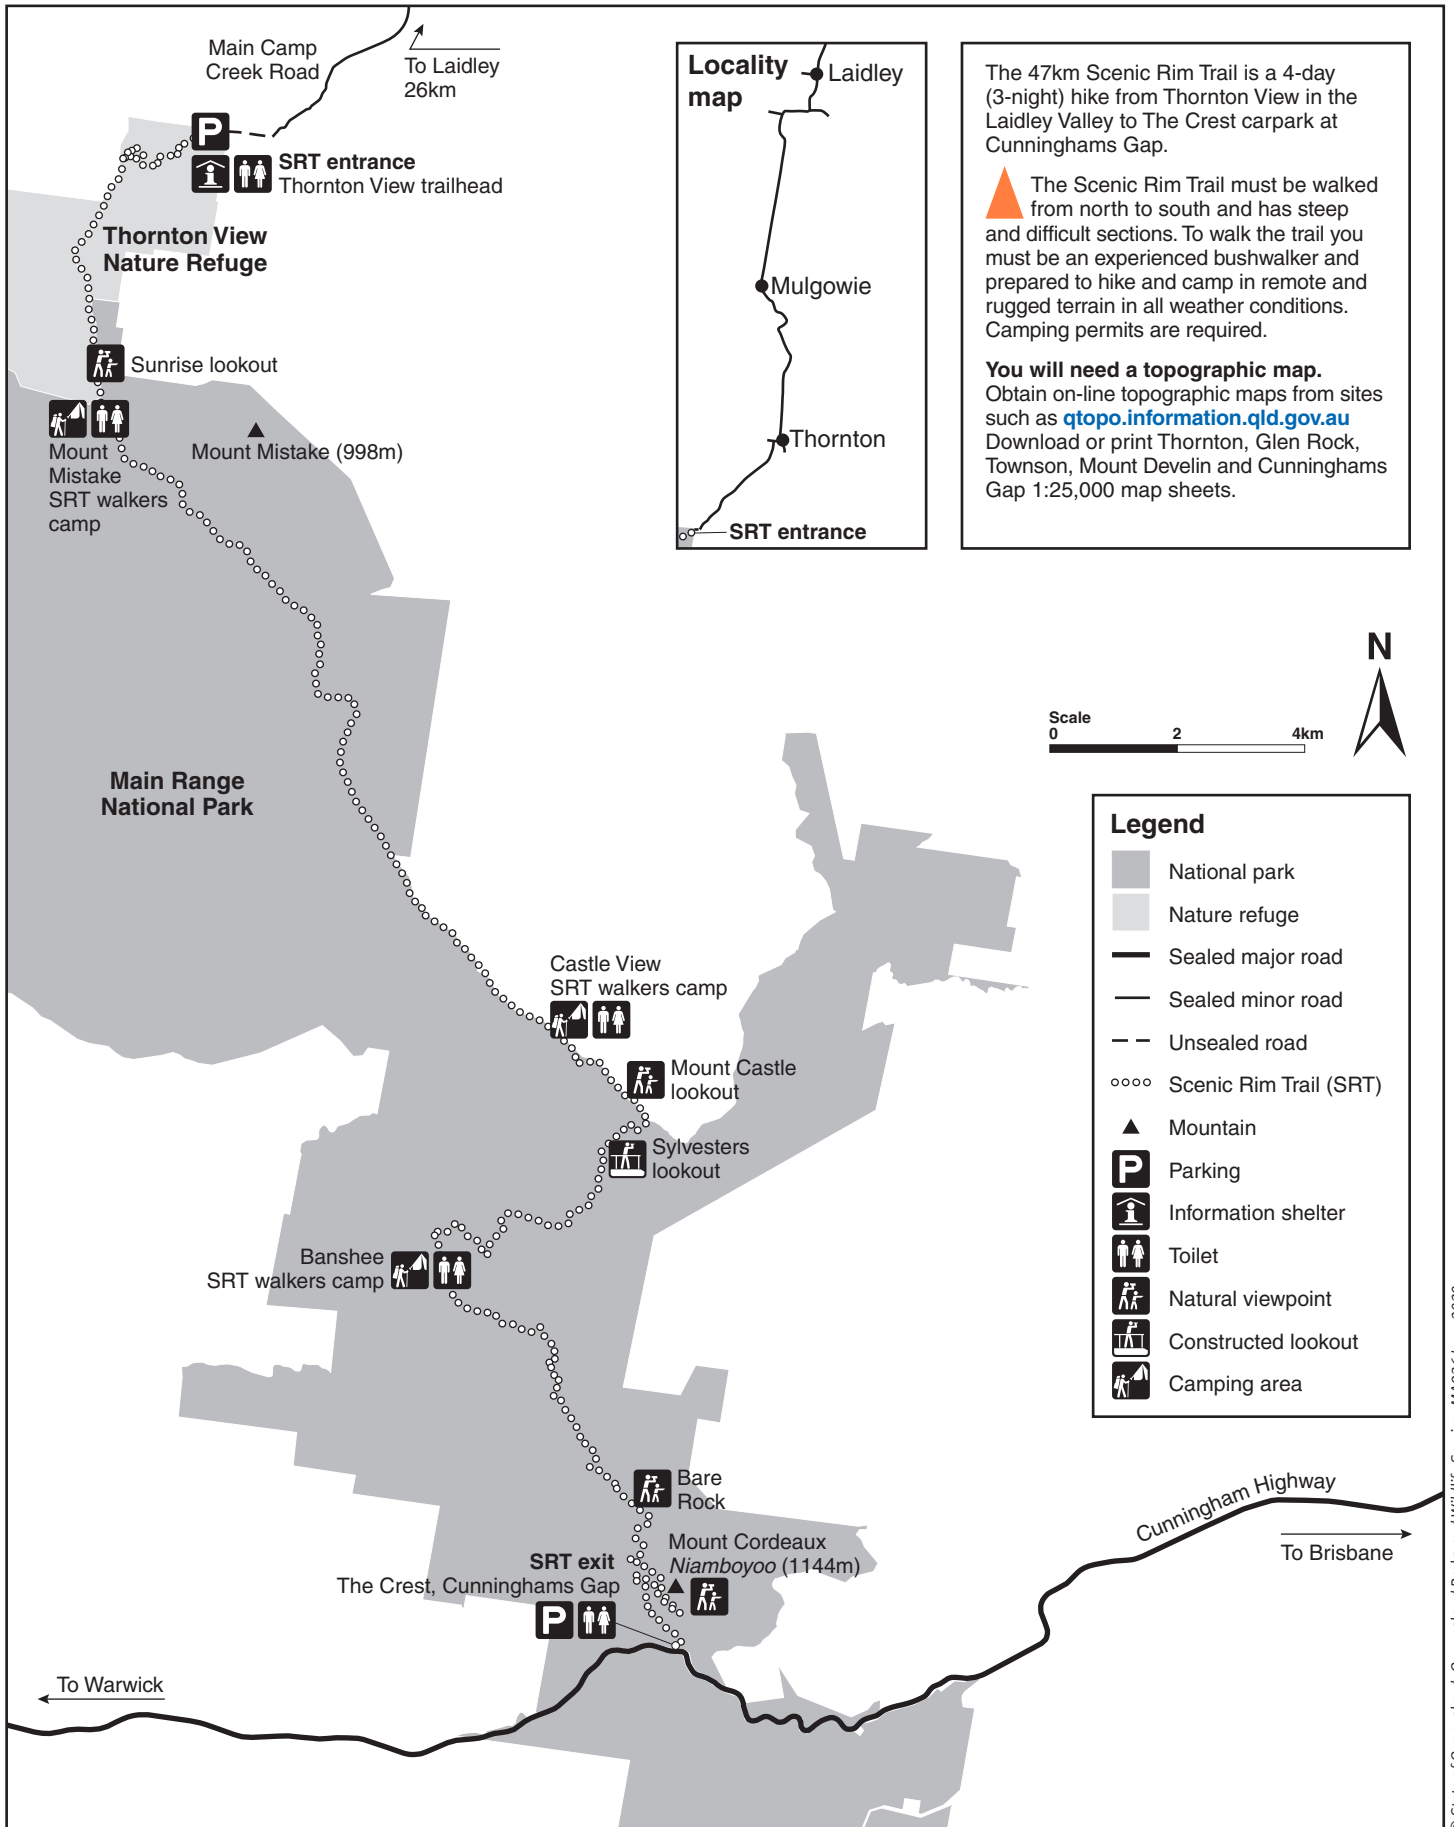

Scenic Rim Trail trip planning map

Main Range National Park

Please use only as a guide to plan your hike

For route and campsite information see qld.gov.au/ScenicRimTrail
Camping permits are required. Book at qld.gov.au/Camping