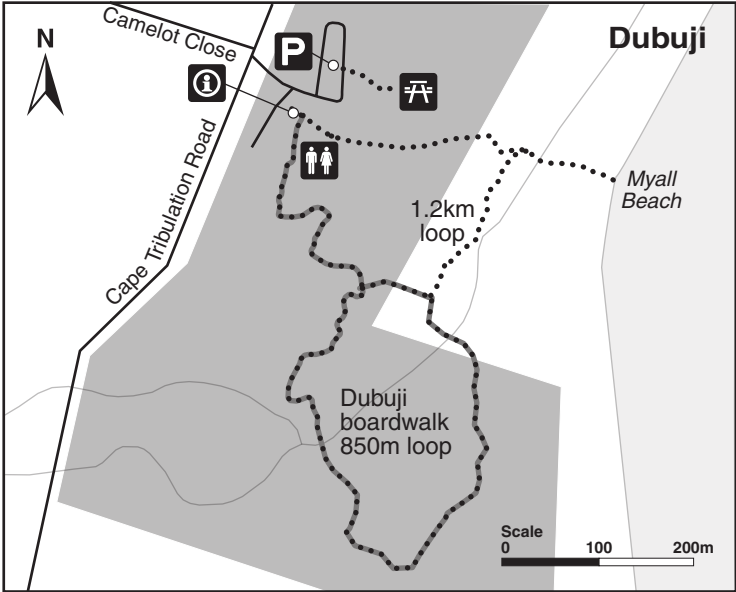

Cape Tribulation walking tracks map

Daintree National Park

© State of Queensland. Queensland Parks and Wildlife Service. MA920 March 2020