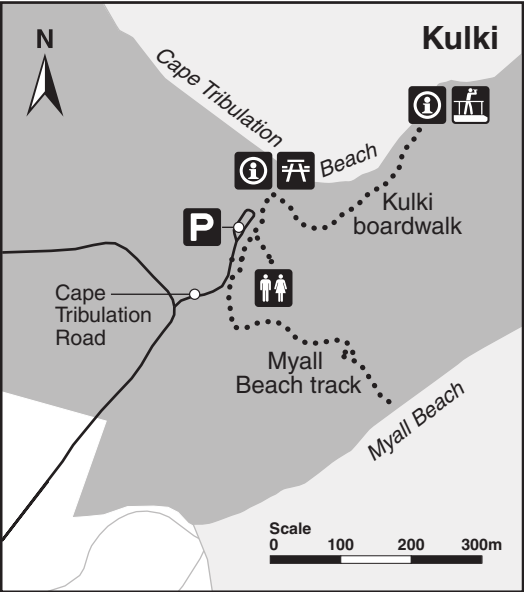

Cape Tribulation walking tracks map

Daintree National Park

© State of Queensland. Queensland Parks and Wildlife Service. MA920 March 2020