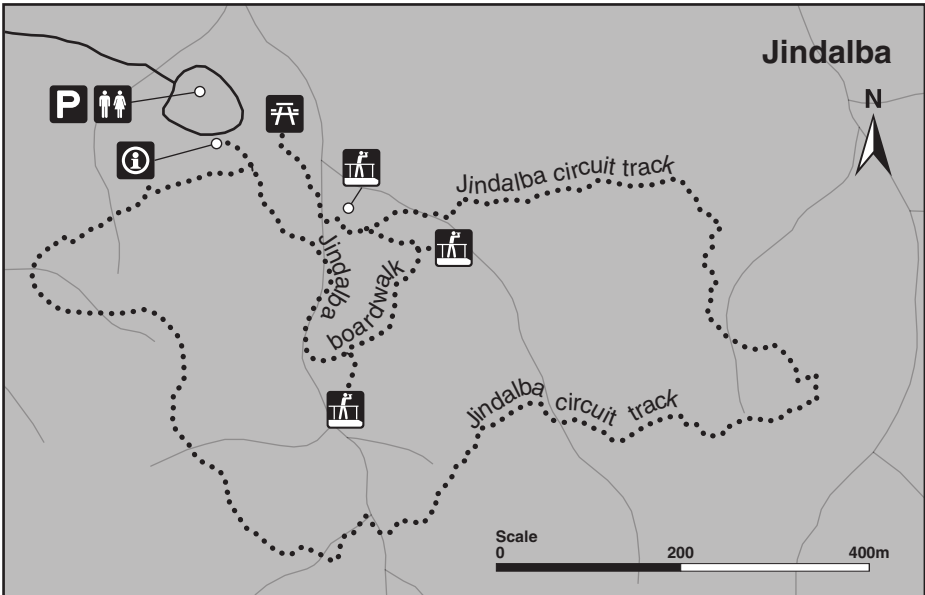

Cape Tribulation walking tracks map

Daintree National Park

© State of Queensland. Queensland Parks and Wildlife Service. MA920 March 2020