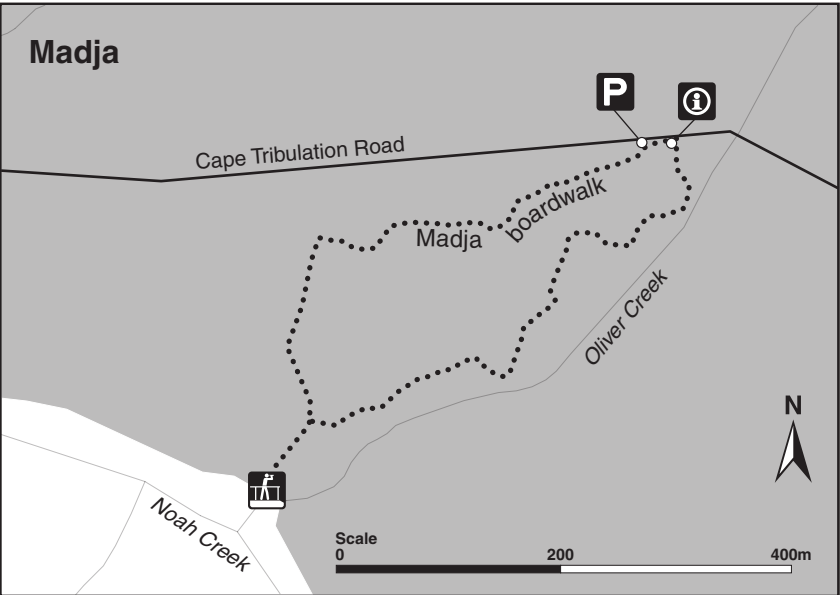

Cape Tribulation walking tracks map

Daintree National Park

© State of Queensland. Queensland Parks and Wildlife Service. MA920 March 2020