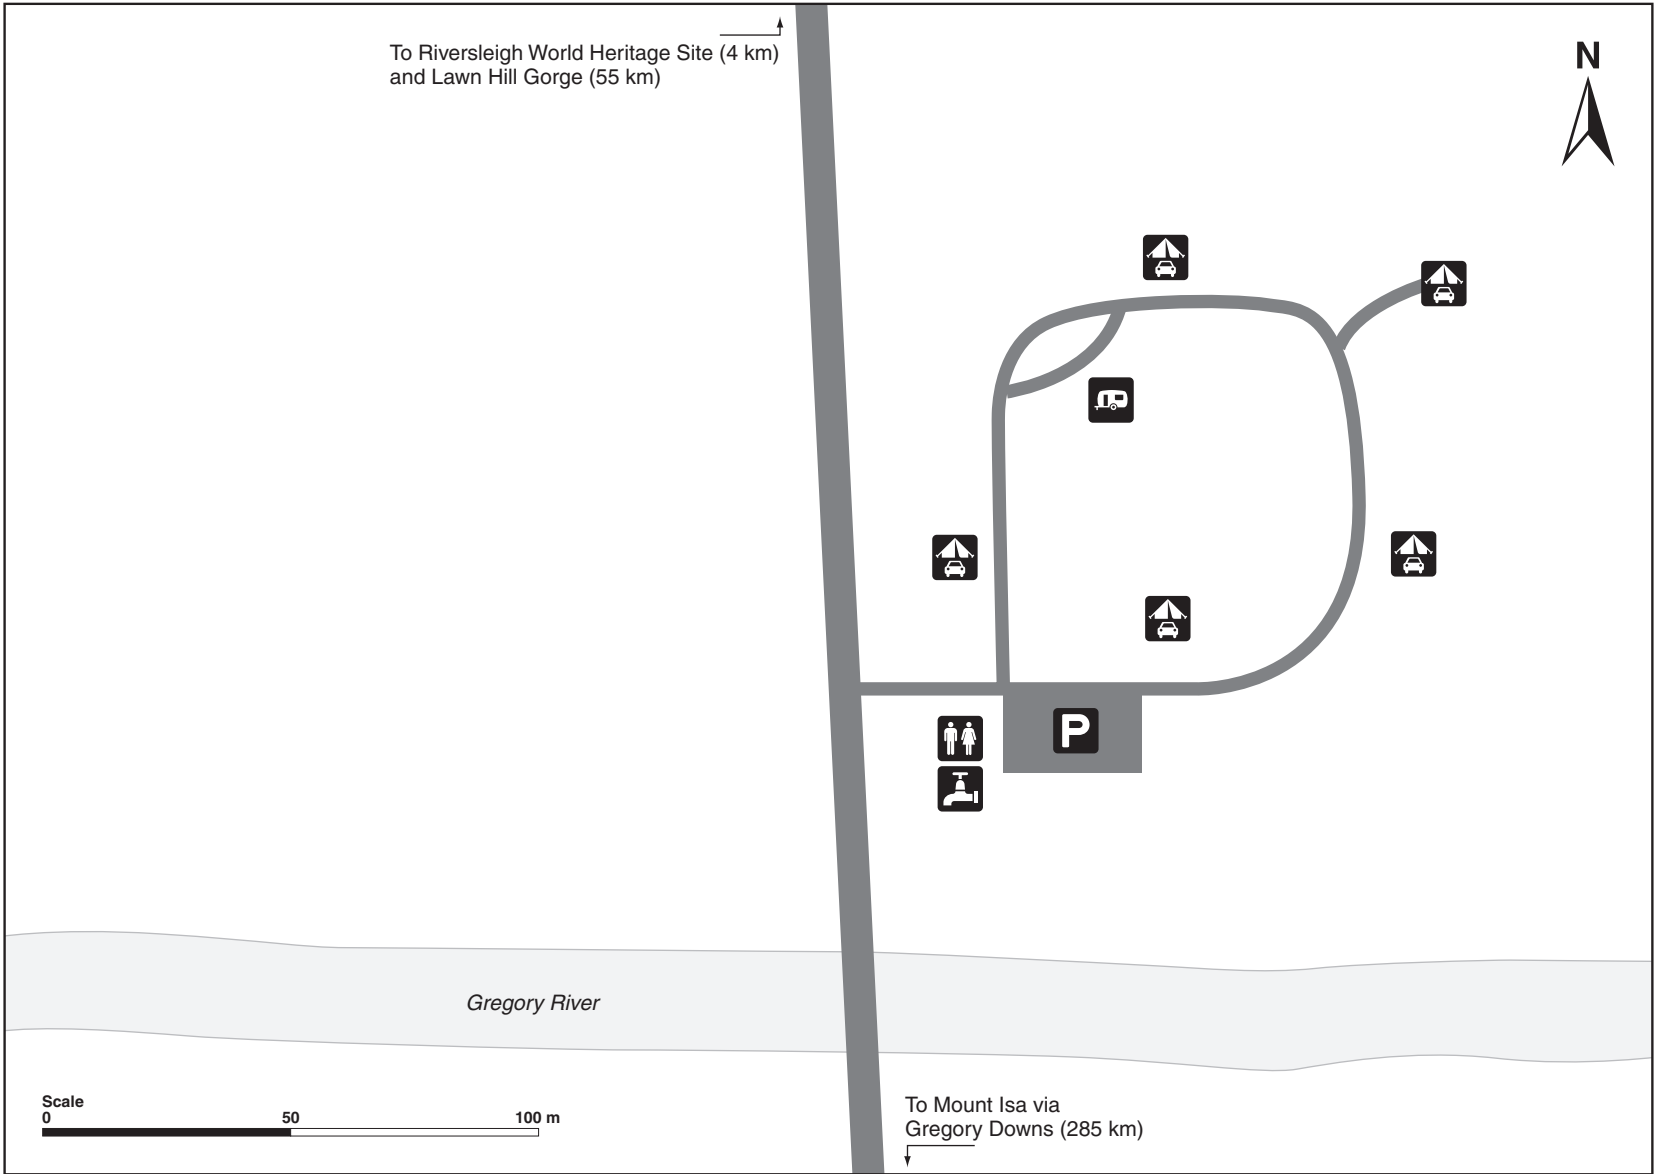

Miyumba camping area map

Boodjamulla (Lawn Hill) National Park

Legend

- Road
- River
- Parking
- Toilets
- Car camping
- Caravan site
- Water

© State of Queensland. Queensland Parks and Wildlife Service, Department of National Parks, Recreation, Sport and Racing. MA670 October 2011