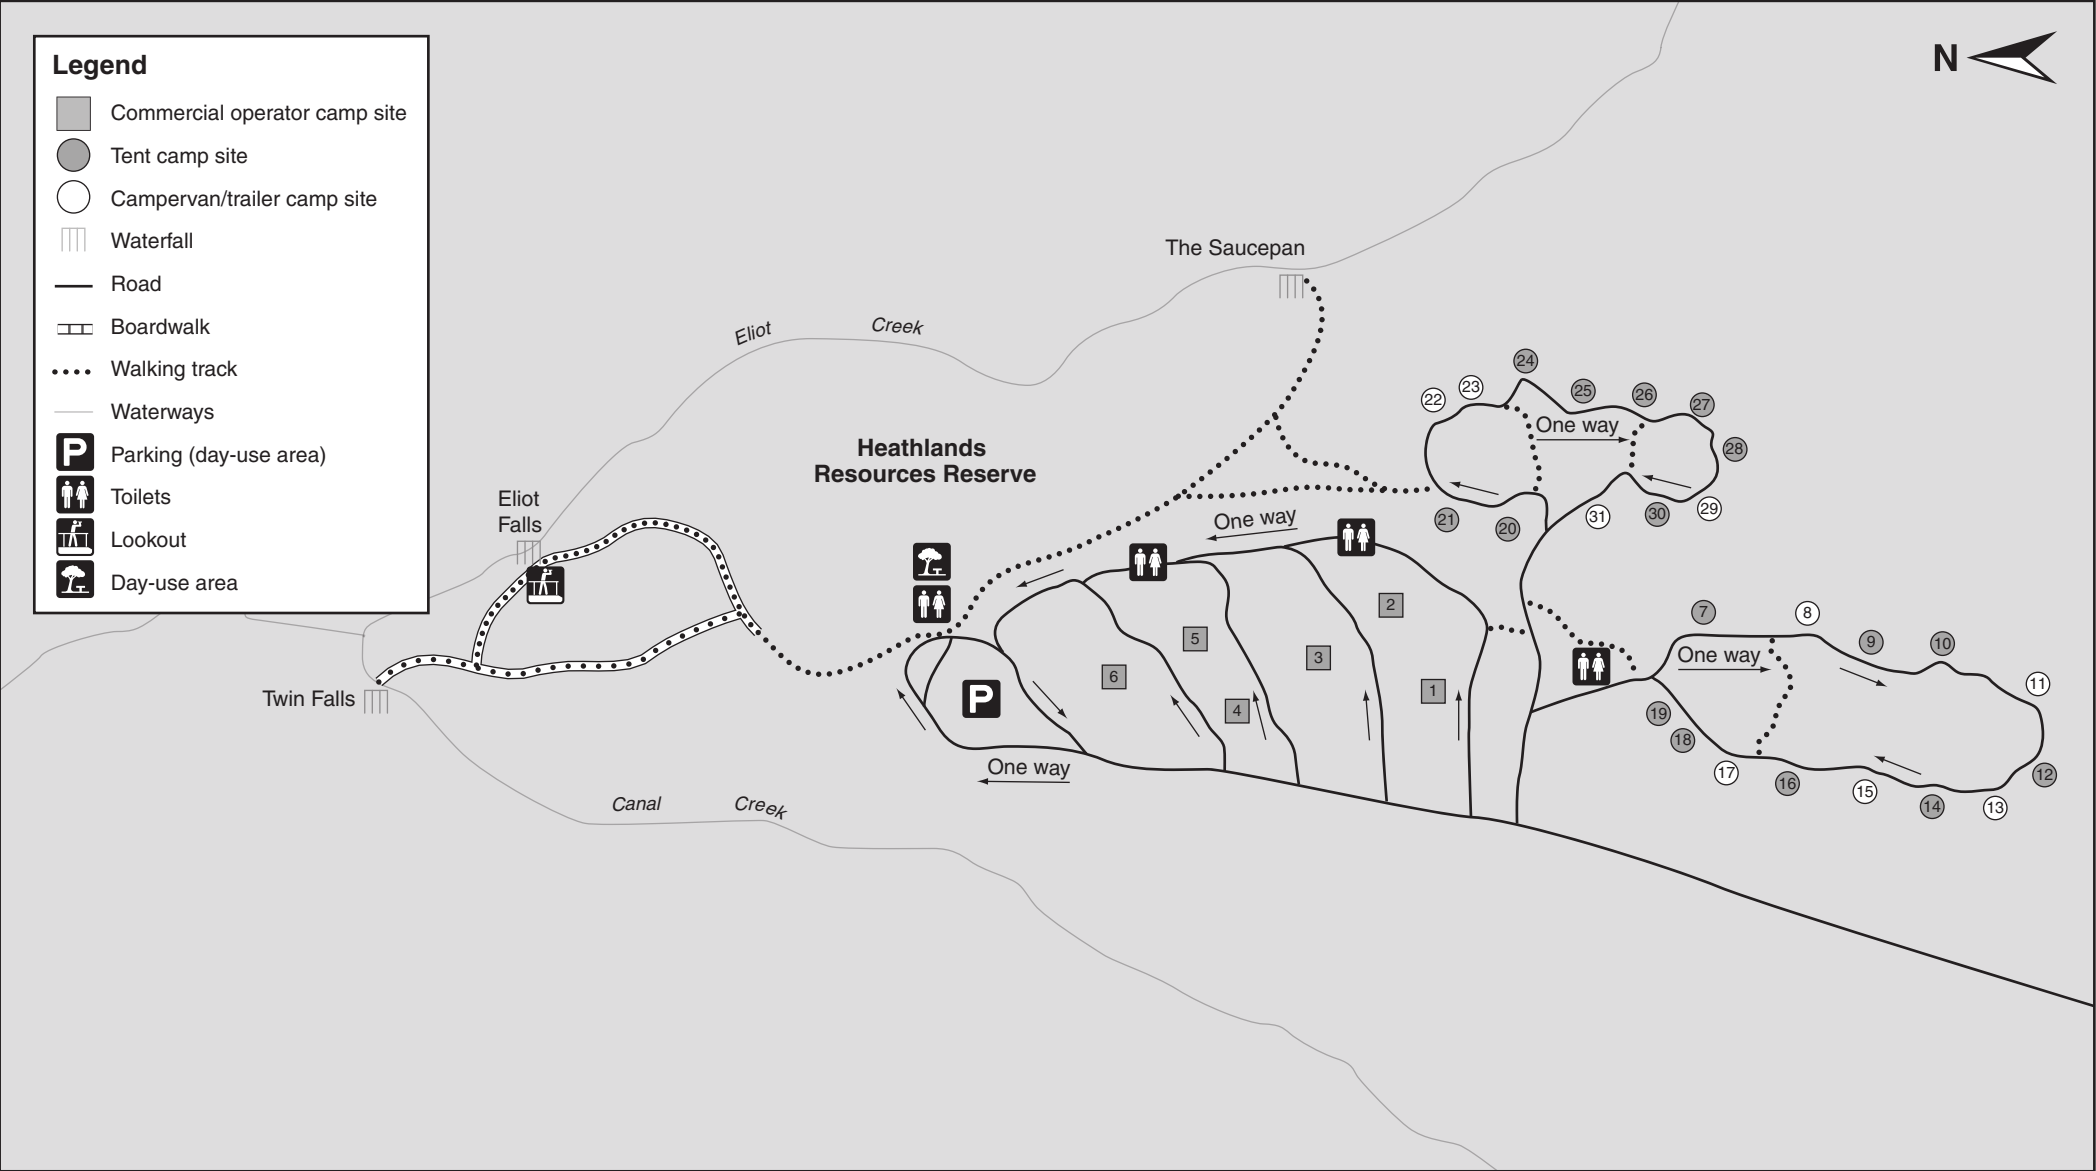

Eliot Falls camping area map

Heathlands Resources Reserve

© State of Queensland. Queensland Parks and Wildlife Service, Department of National Parks, Sport and Racing. MA438 October 2016