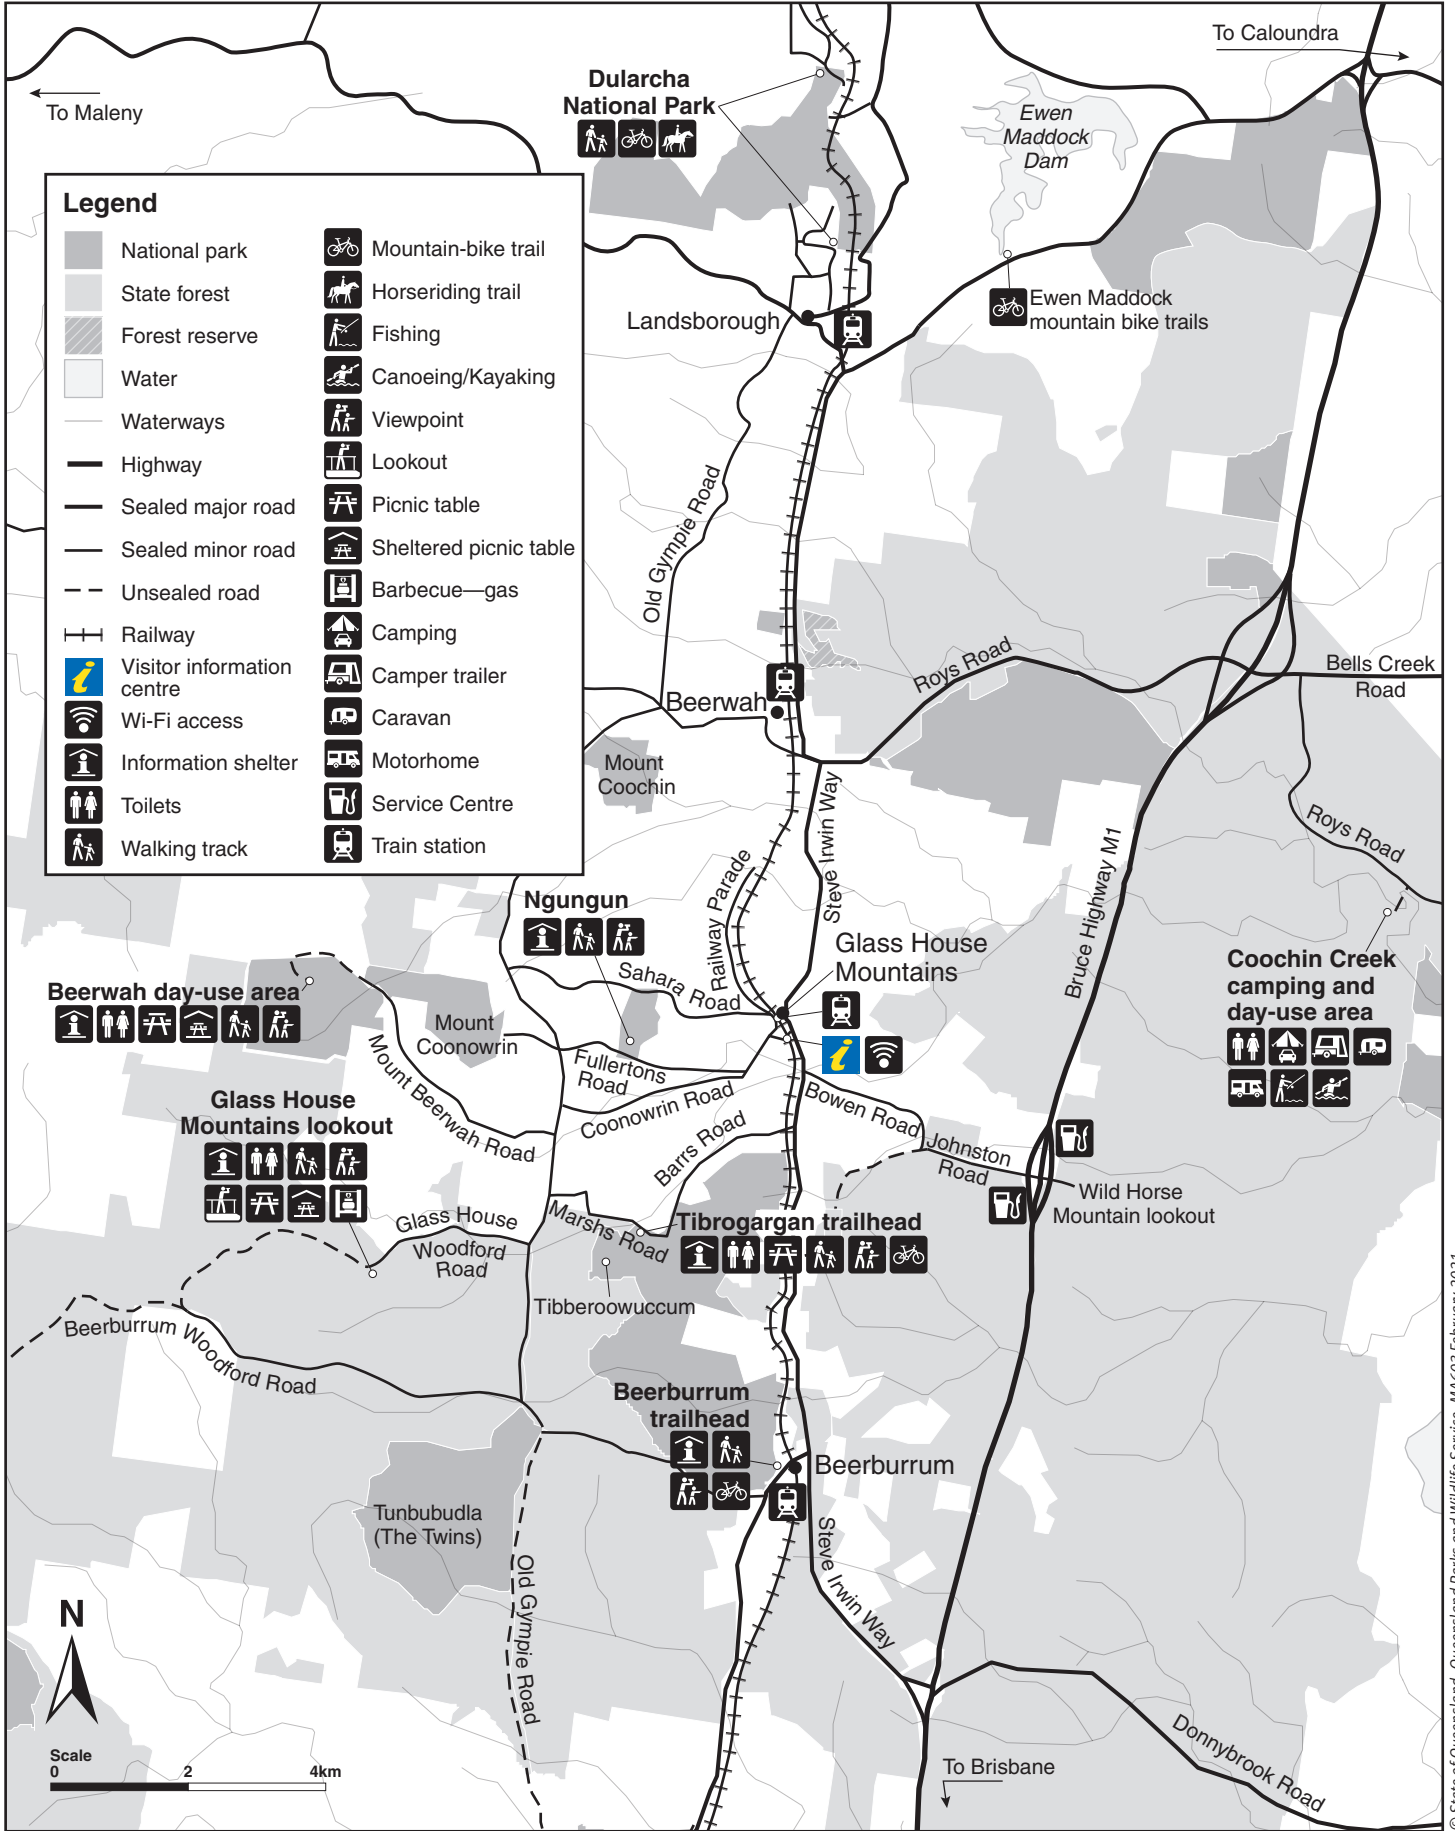

Glass House Mountains and surrounds map

© State of Queensland. Queensland Parks and Wildlife Service. MA603 February 2021