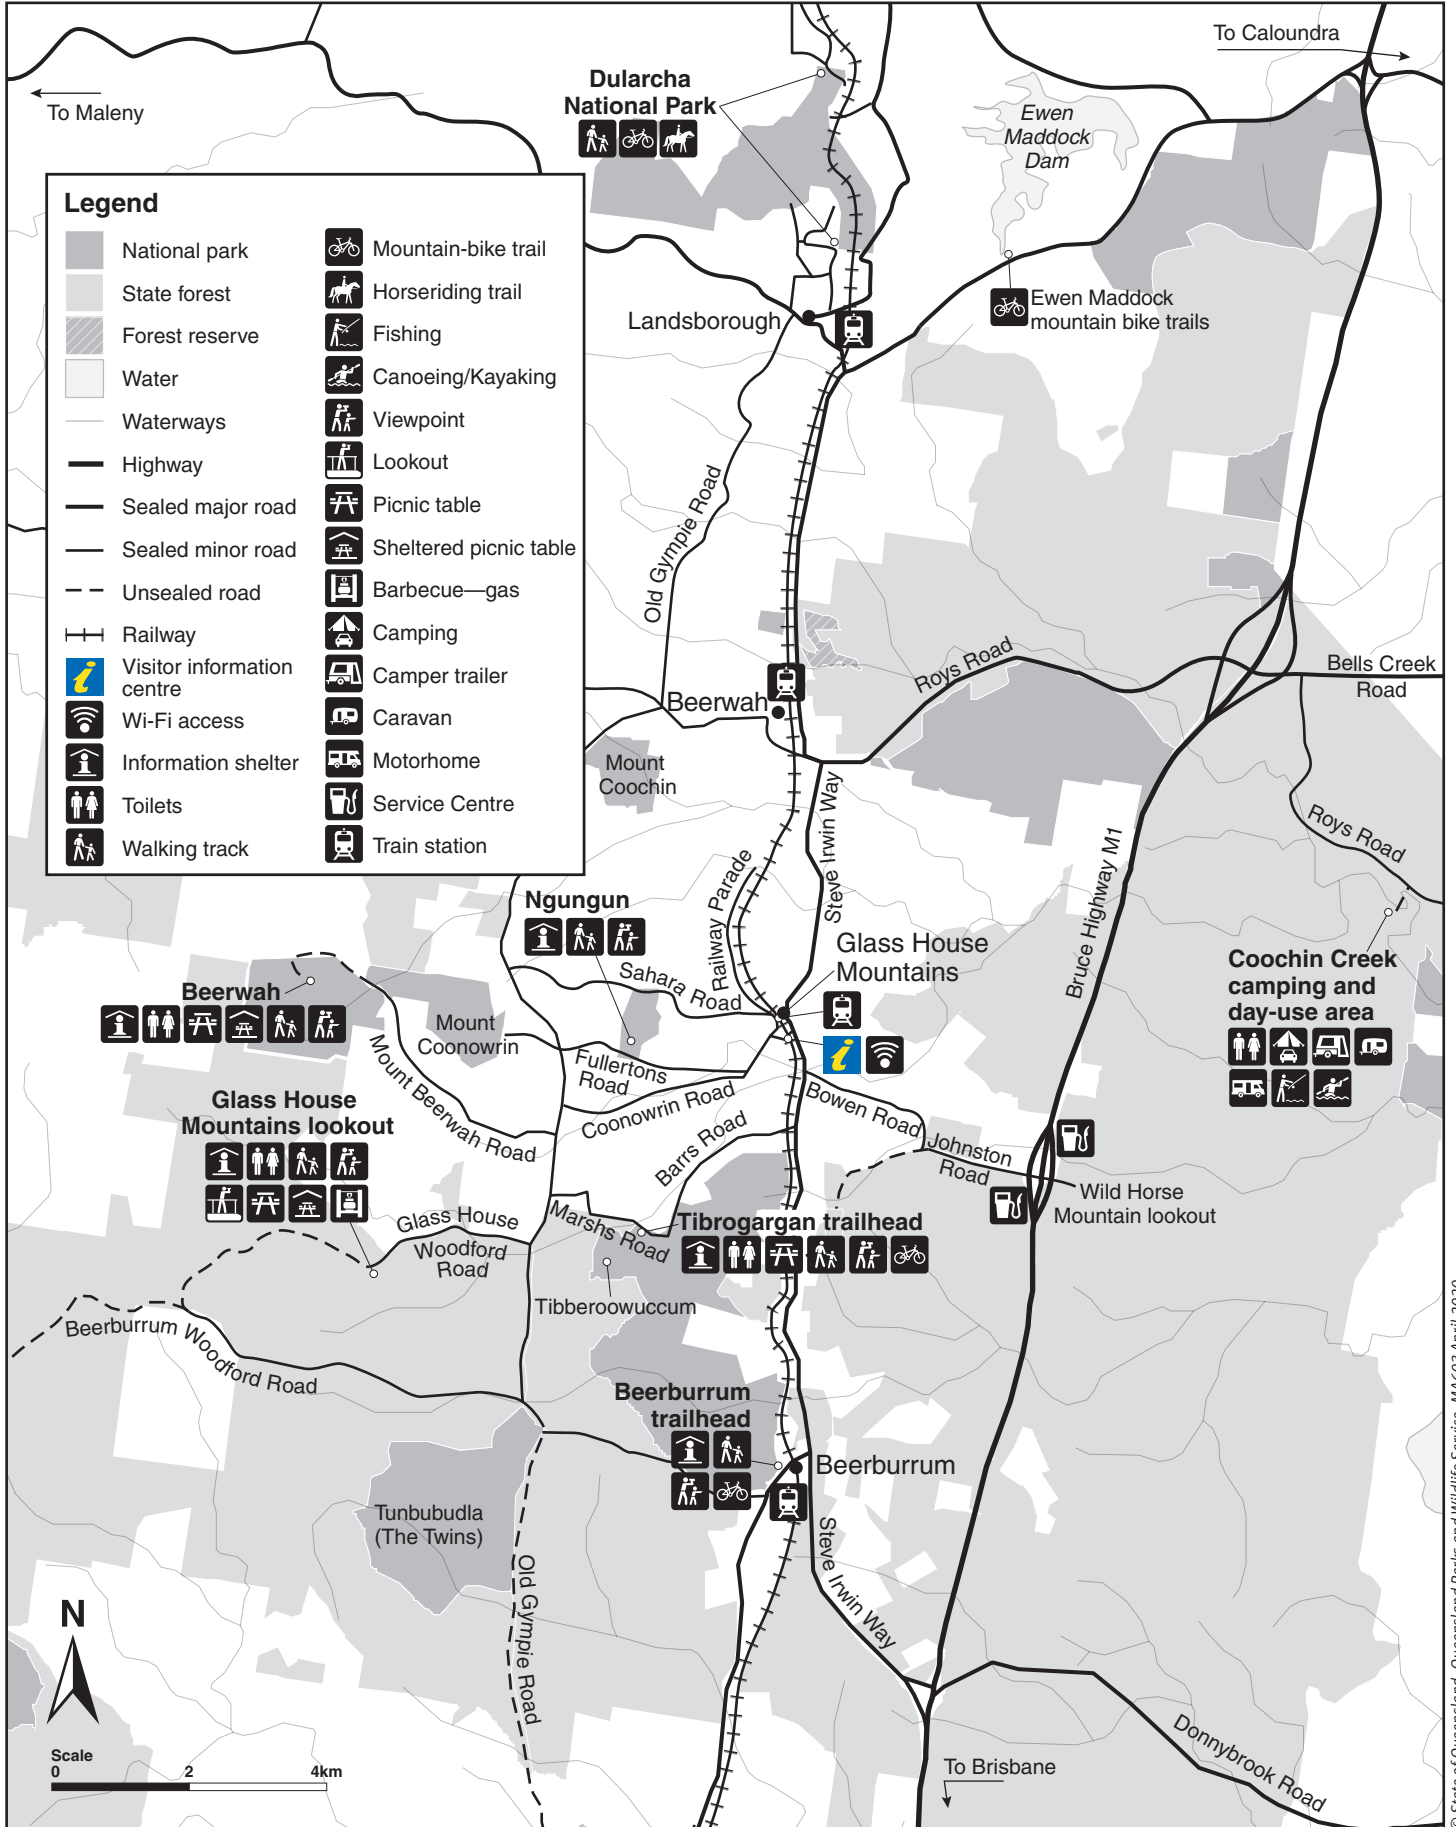

Glass House Mountains and surrounds map

© State of Queensland. Queensland Parks and Wildlife Service. MA603 April 2020