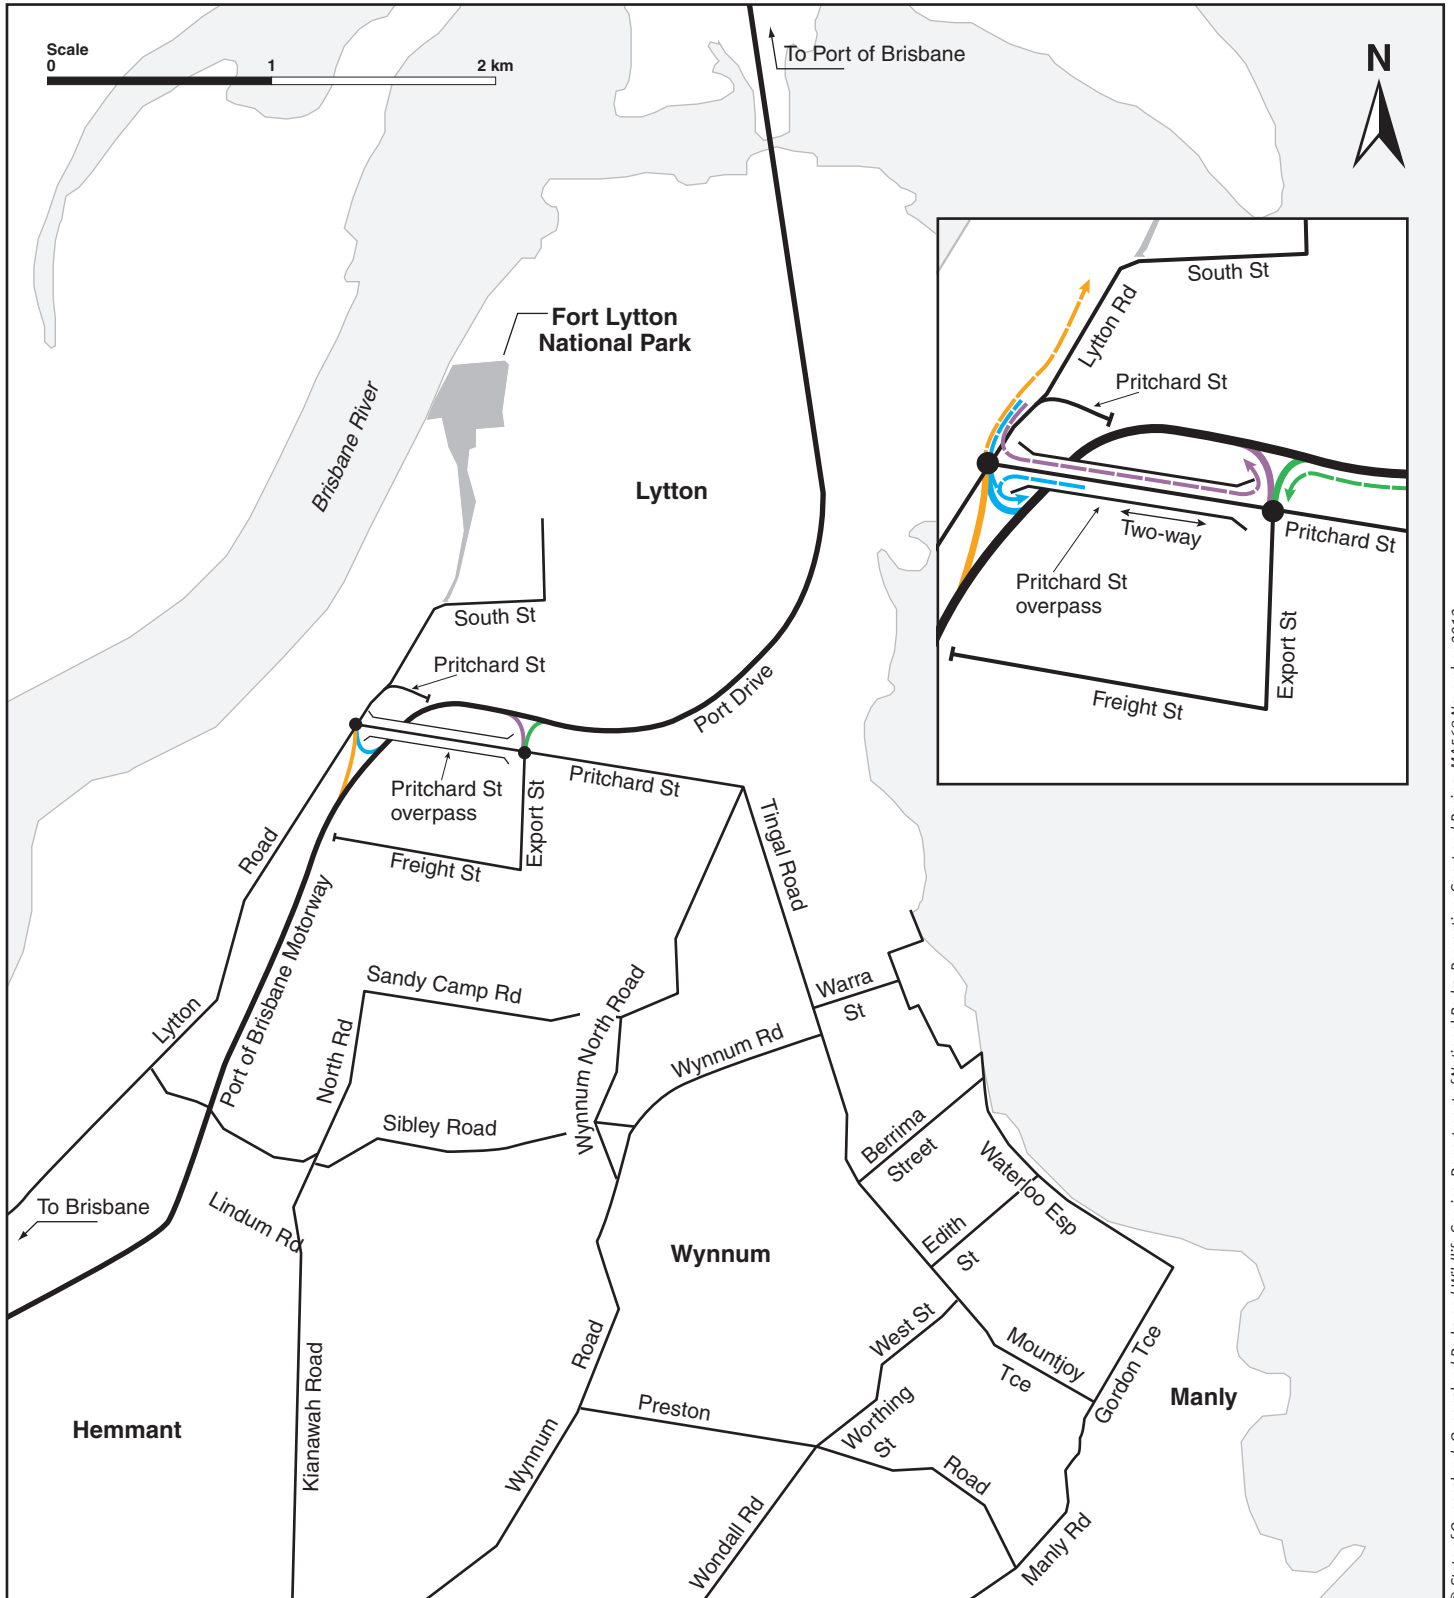

Fort Lytton National Park map

Locality map

© State of Queensland. Queensland Parks and Wildlife Service, Department of National Parks, Recreation, Sport and Racing. MAS68 November 2012

Legend

- | | | |
|---|---|---|
|  National park |  Motorway off-ramp to Fort Lytton (or industrial area) |  Motorway on-ramp to Port of Brisbane |
|  Water |  Motorway on-ramp back to Brisbane |  Motorway off-ramp to Fort Lytton (or industrial area) |
|  Traffic lights | | |
|  Motorway | | |
|  Road | | |