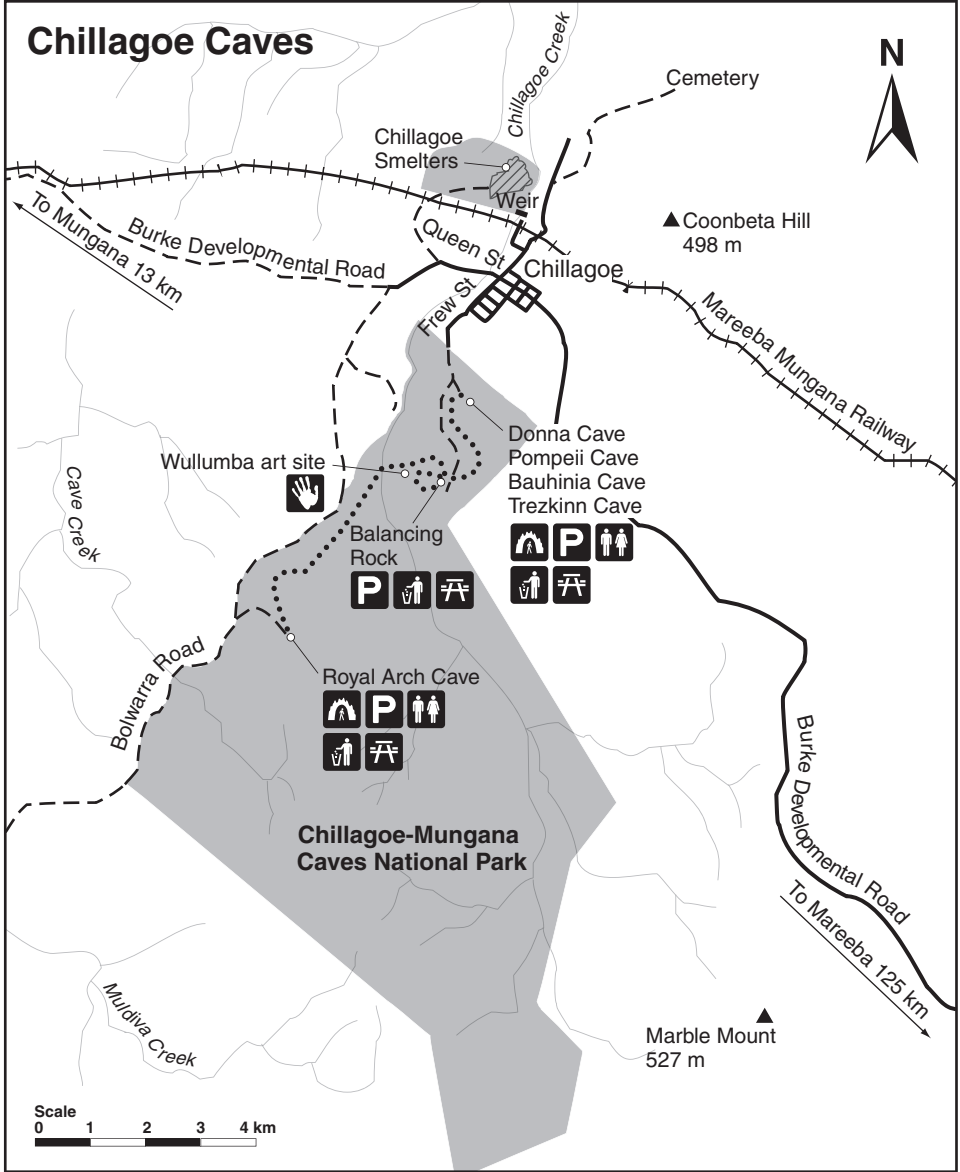

Chillagoe–Mungana Caves National Park map

© State of Queensland. Queensland Parks and Wildlife Service, Department of National Parks, Recreation, Sport and Racing. MA623 December 2012