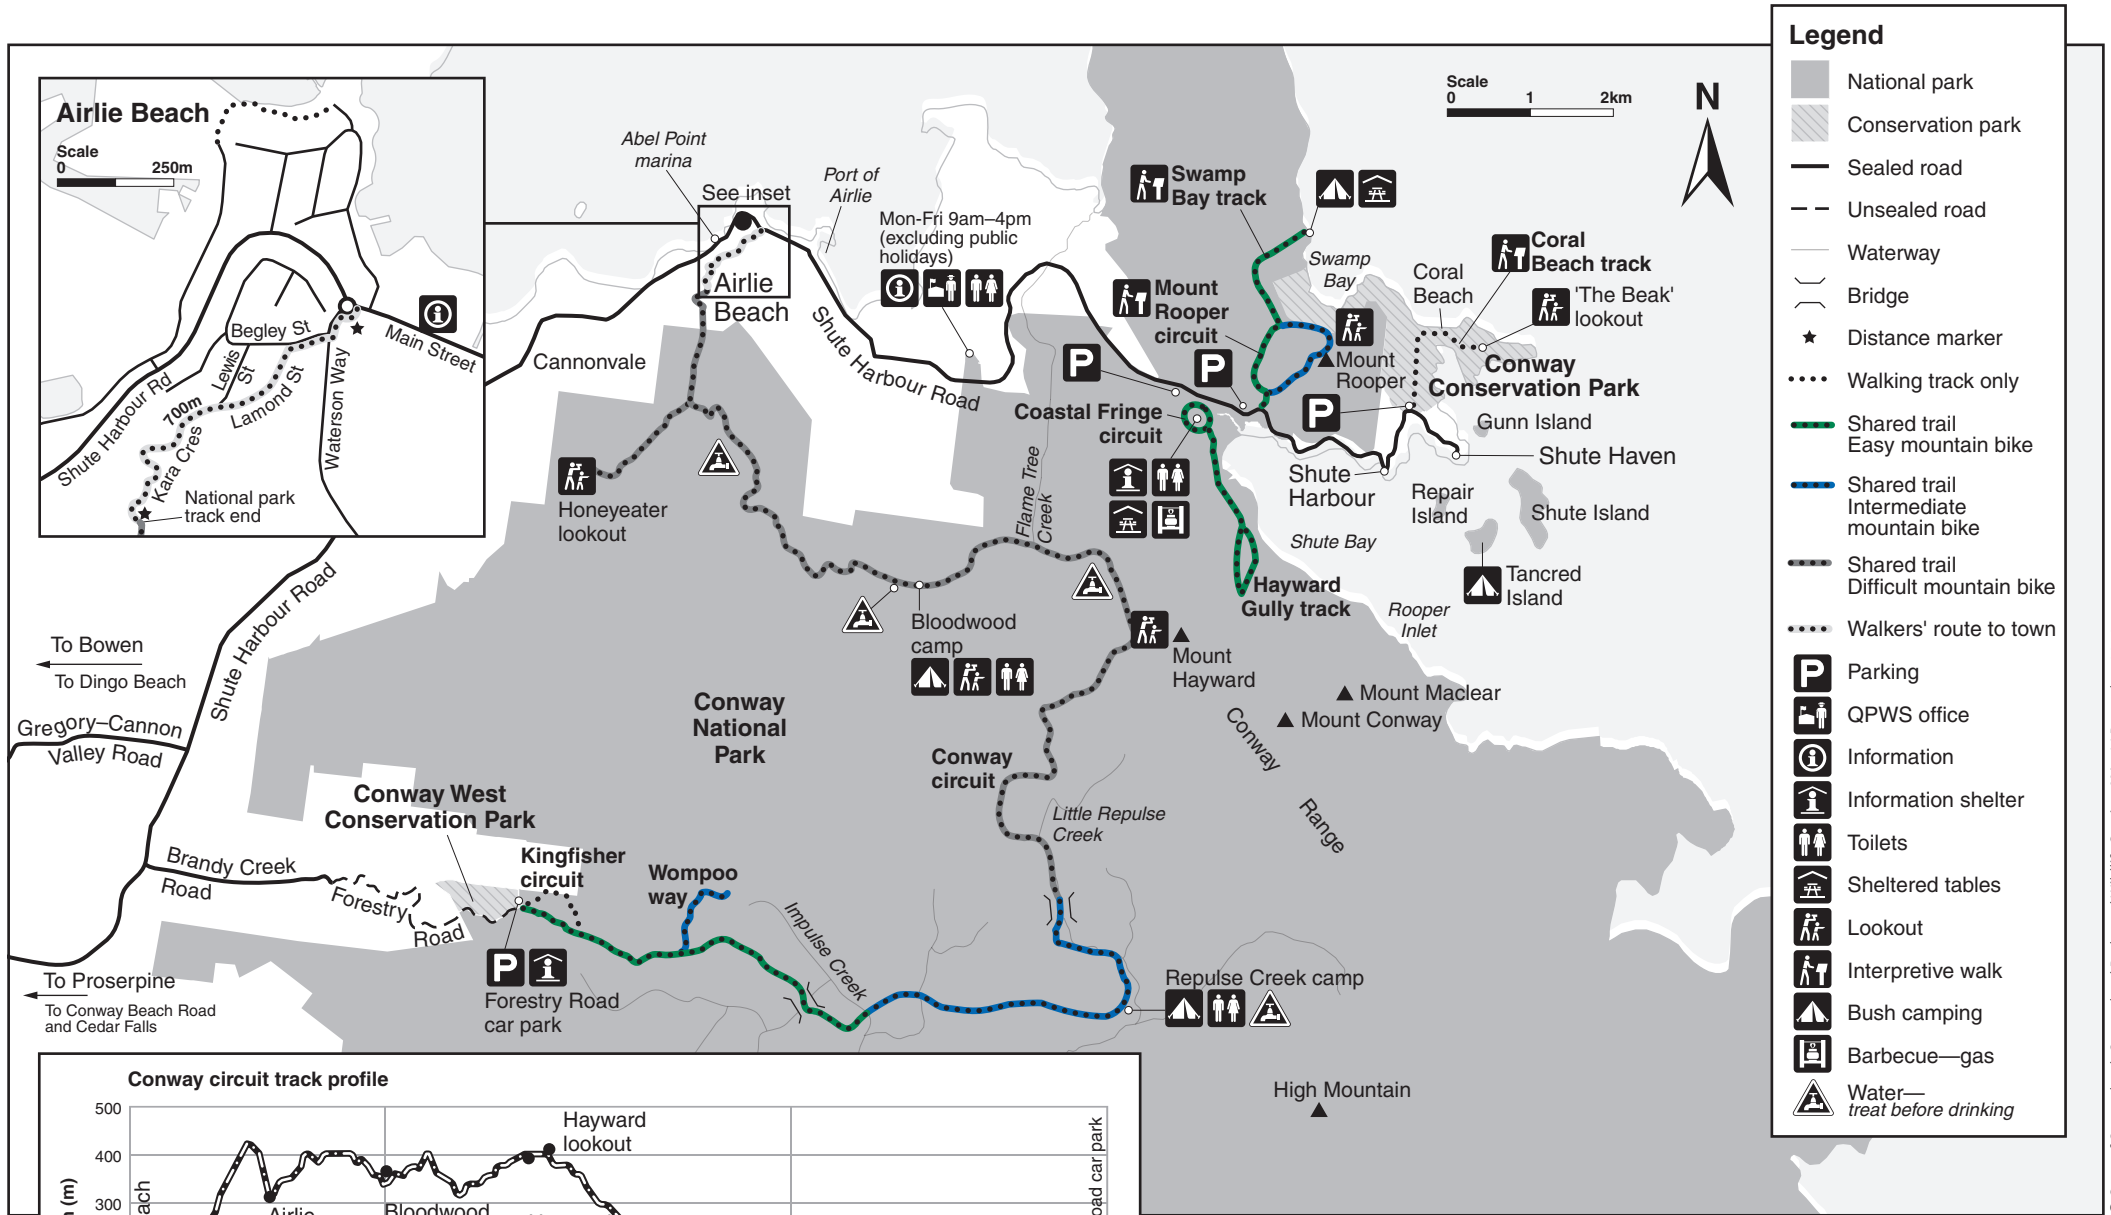

Conway national and conservation parks map

© State of Queensland. Queensland Parks and Wildlife Service. MA566 December 2019