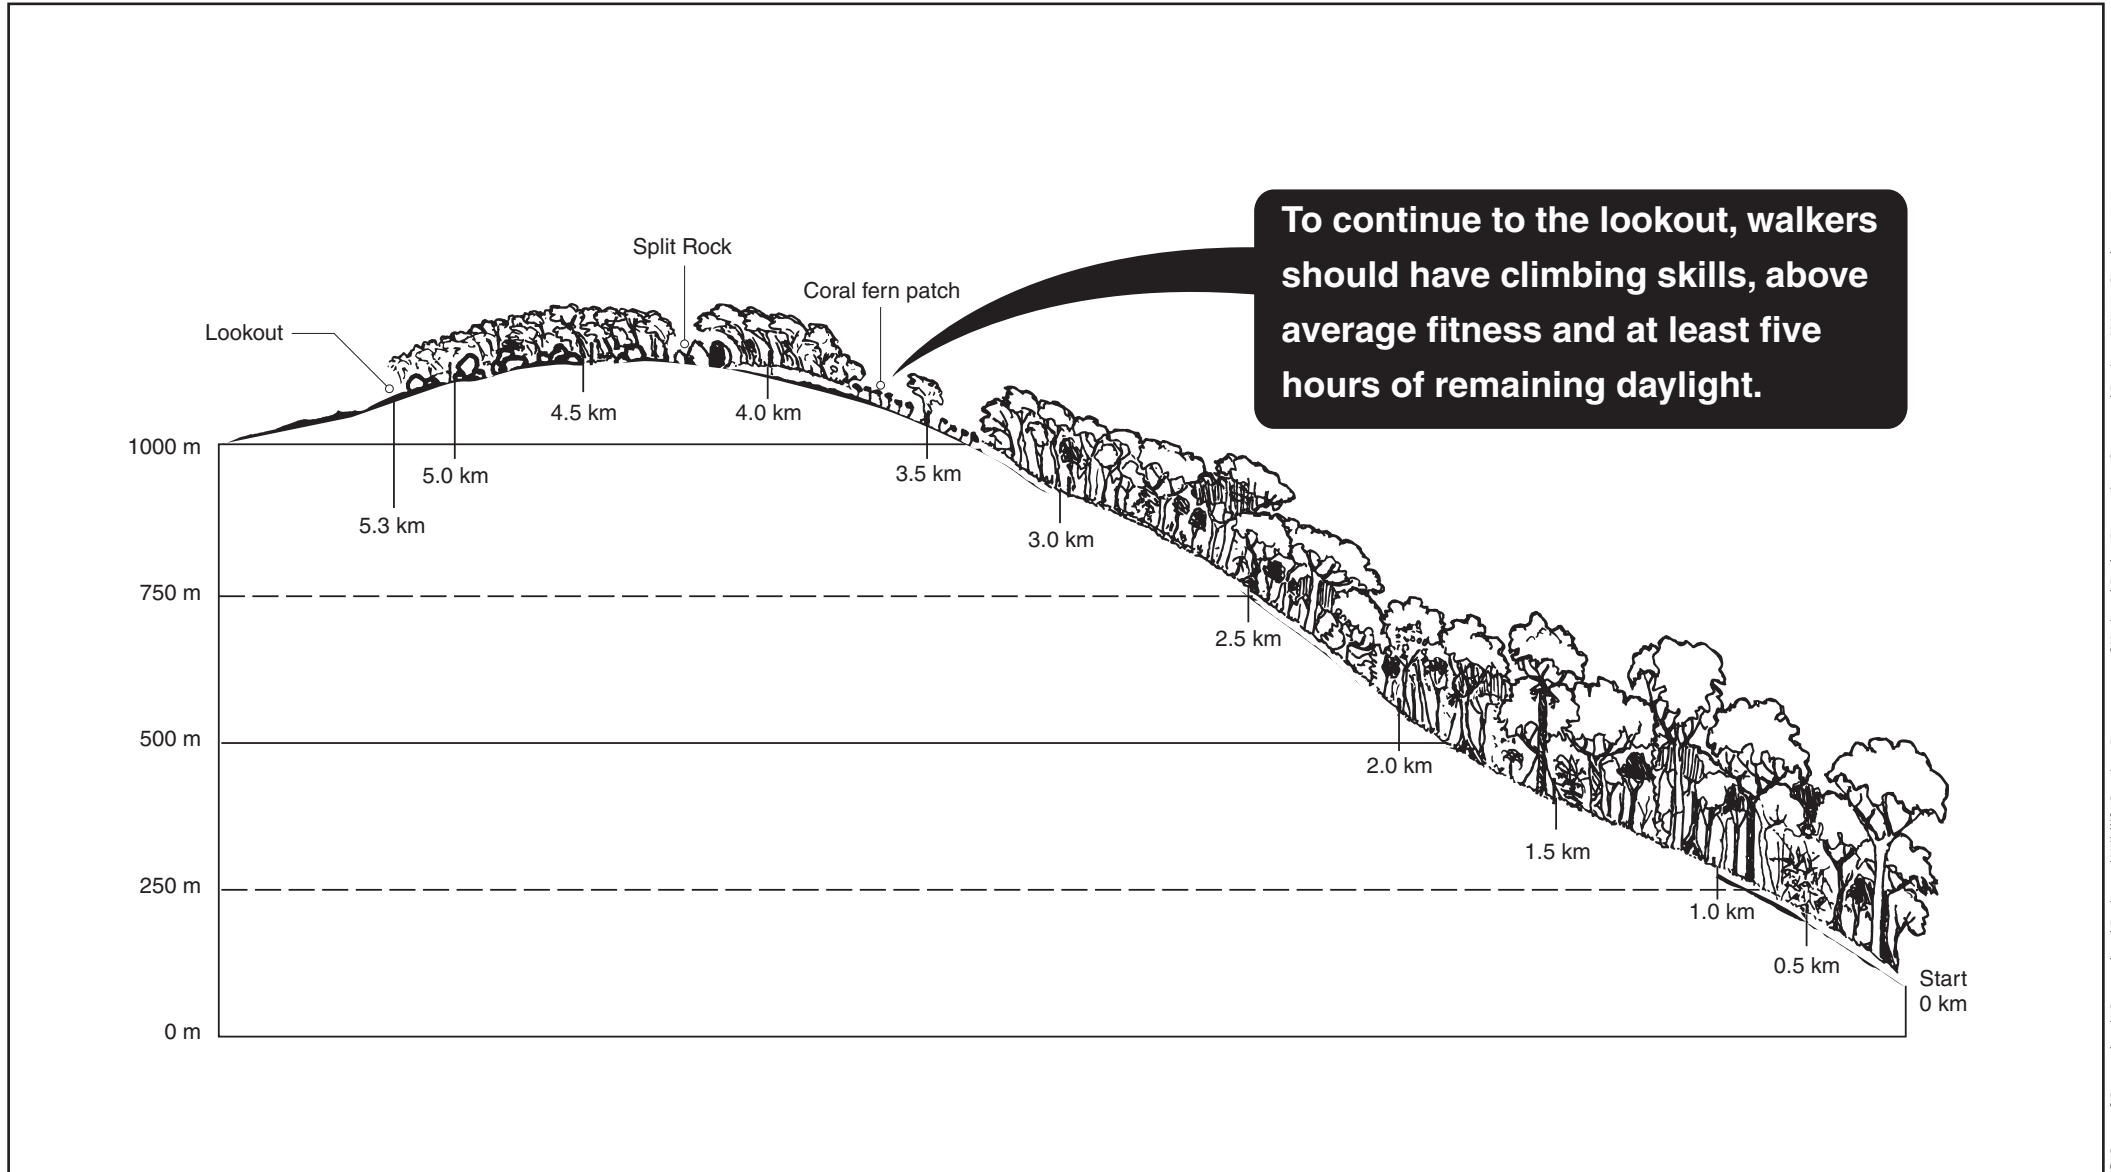

Manjal Jimalji trail profile map

Daintree National Park

© State of Queensland. Queensland Parks and Wildlife Service, Department of National Parks, Recreation, Sport and Racing. MA391 October 2010