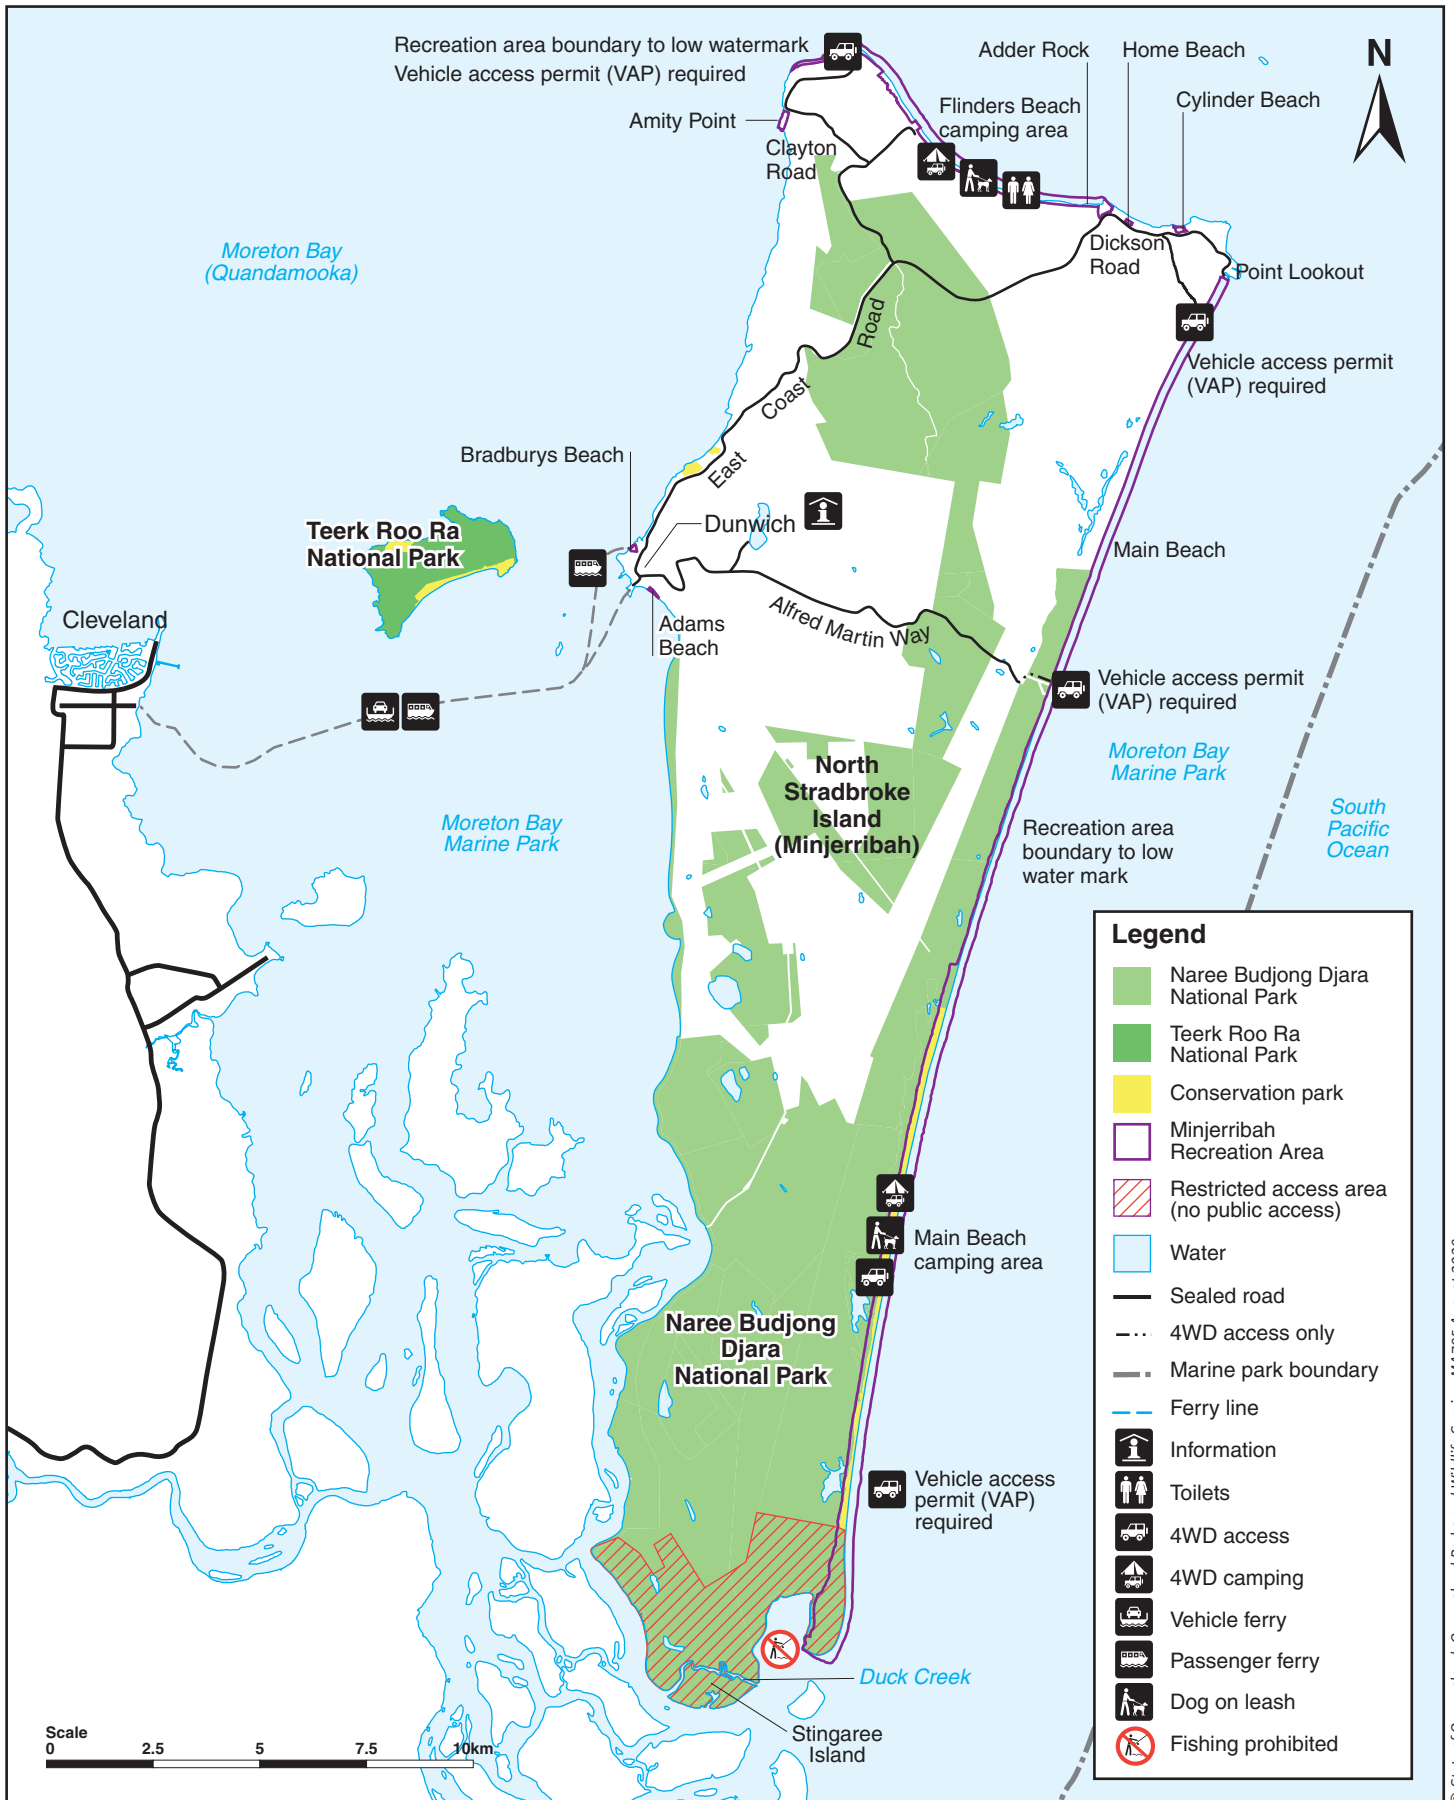

Minjerribah Recreation Area and Naree Budjong Djara National Park map

Minjerribah (North Stradbroke Island)

© State of Queensland. Queensland Parks and Wildlife Service. MA705 August 2020

Queensland Government