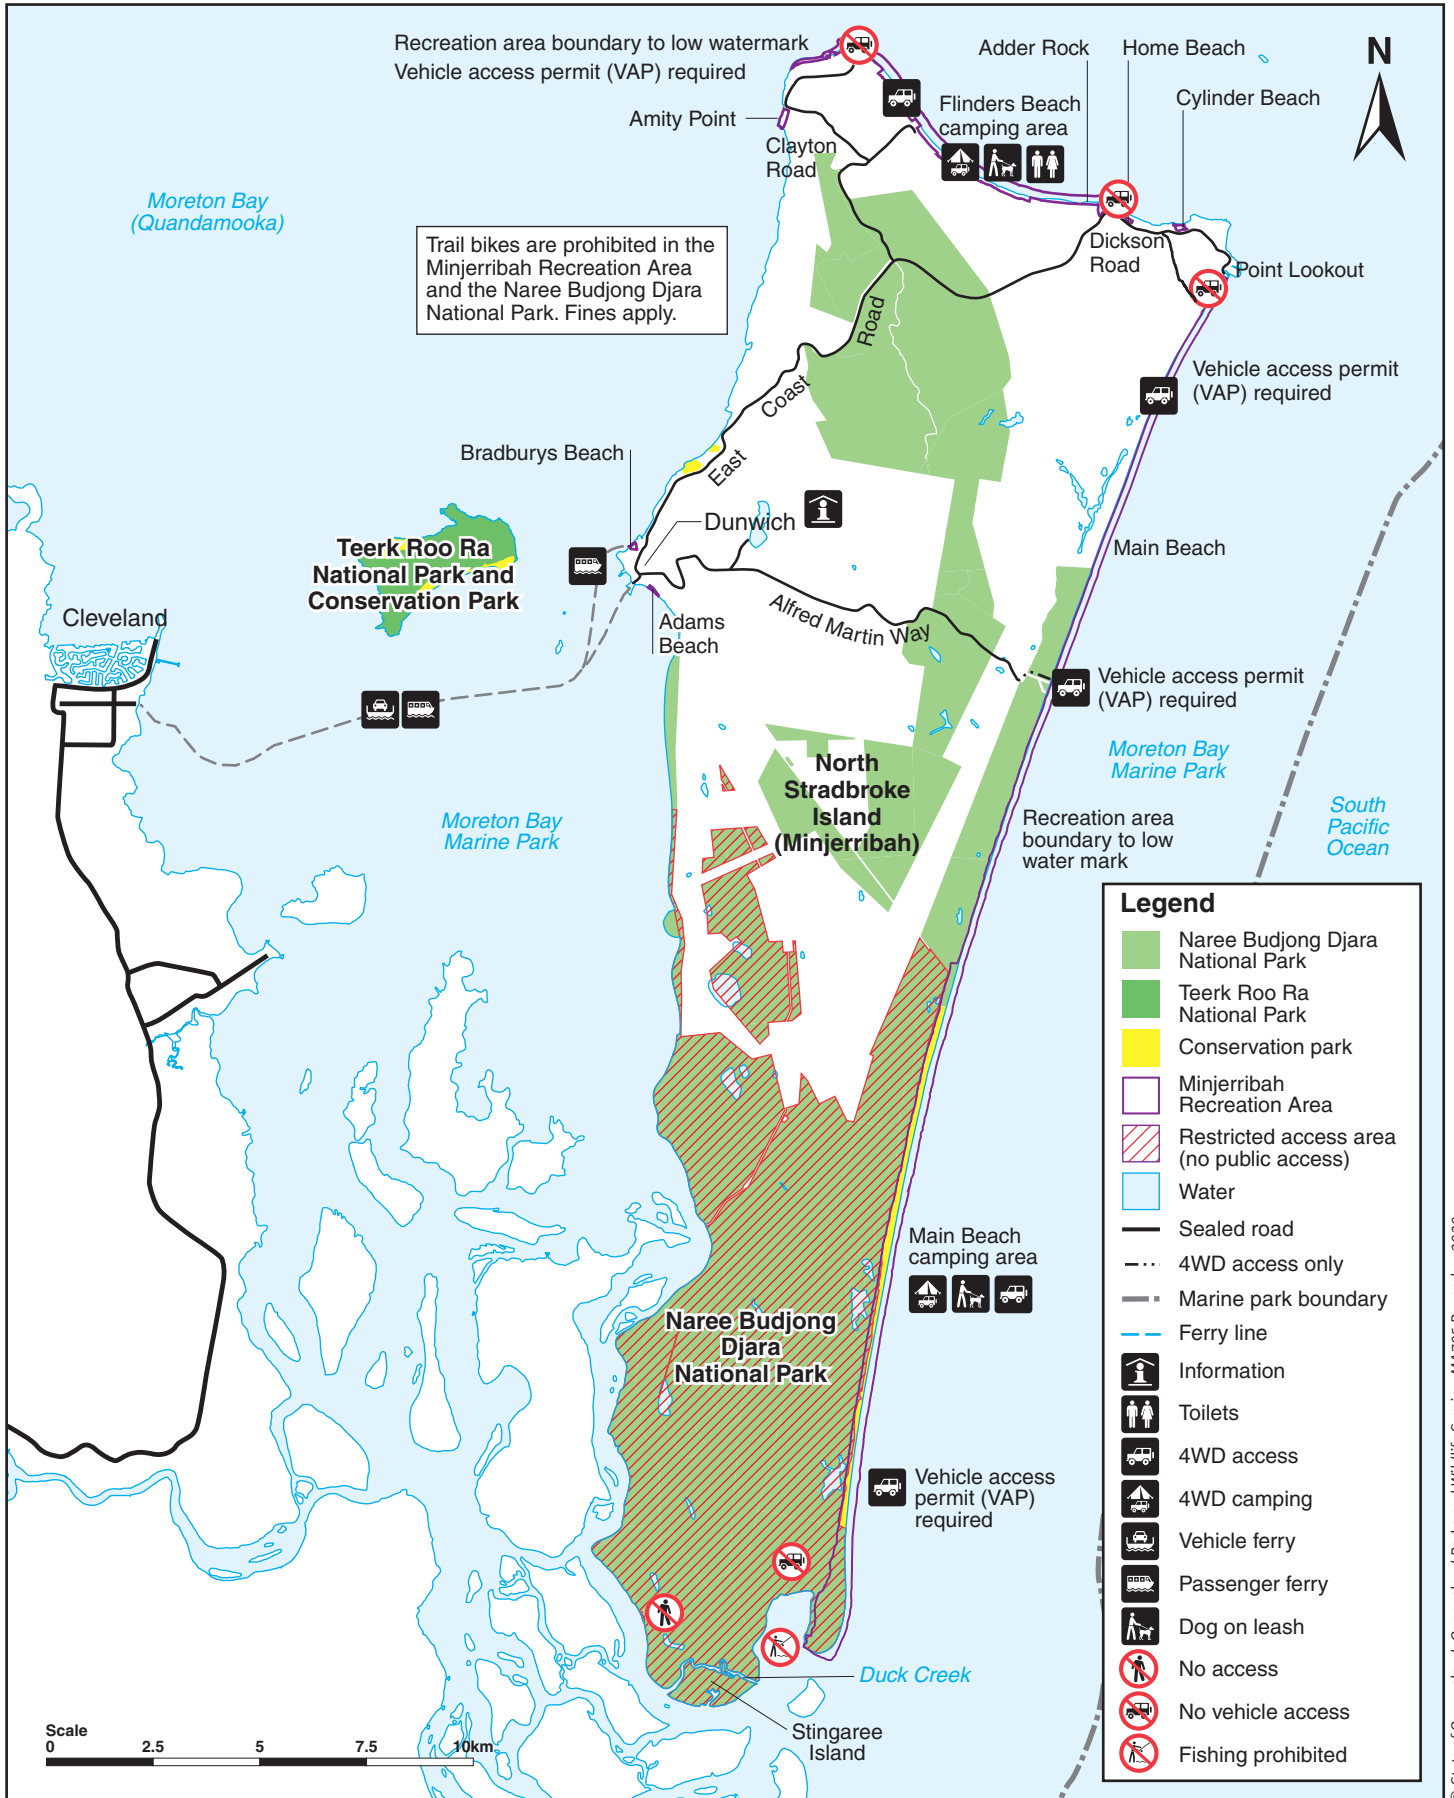

Minjerribah Recreation Area and Naree Budjong Djara National Park map

Minjerribah (North Stradbroke Island)

© State of Queensland. Queensland Parks and Wildlife Service. MA705 December 2020

Queensland Government