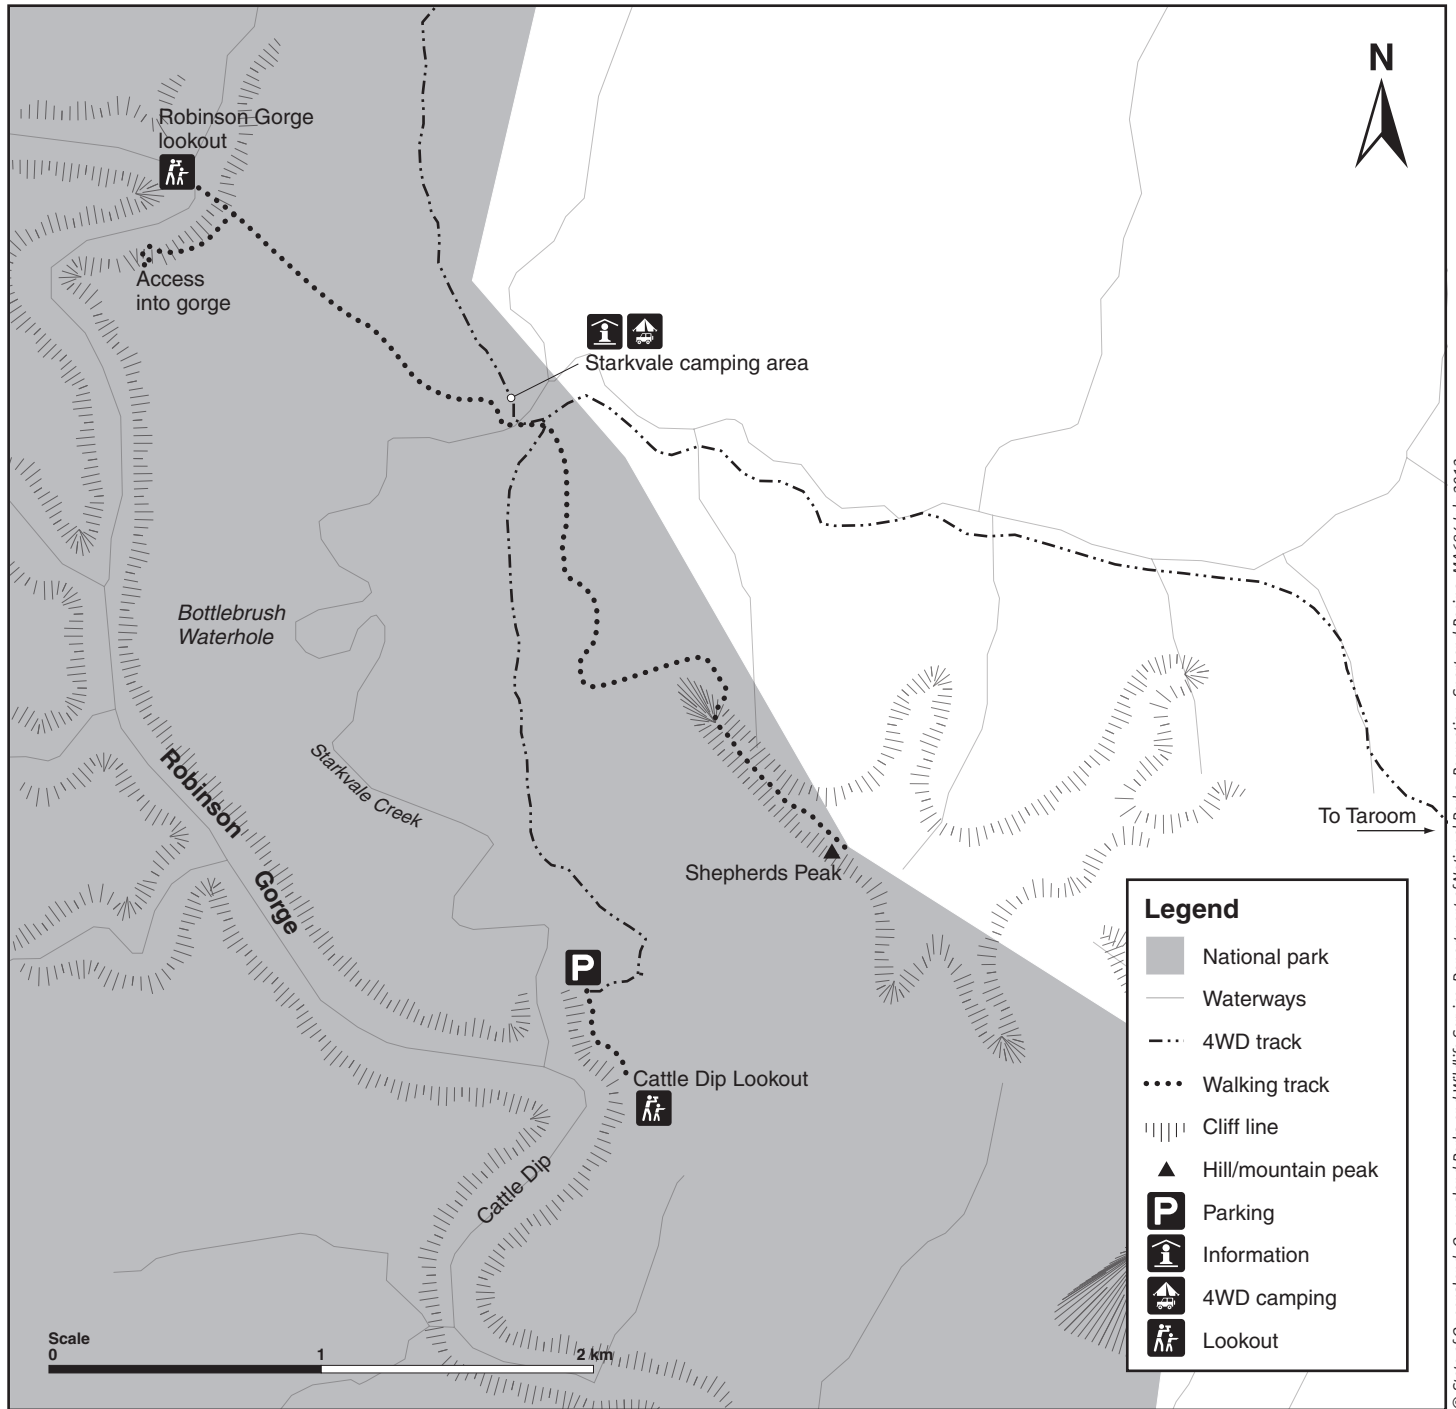

# Robinson Gorge walking tracks map

Expedition National Park

© State of Queensland. Queensland Parks and Wildlife Service, Department of National Parks, Recreation, Sport and Racing. MA684 July 2012