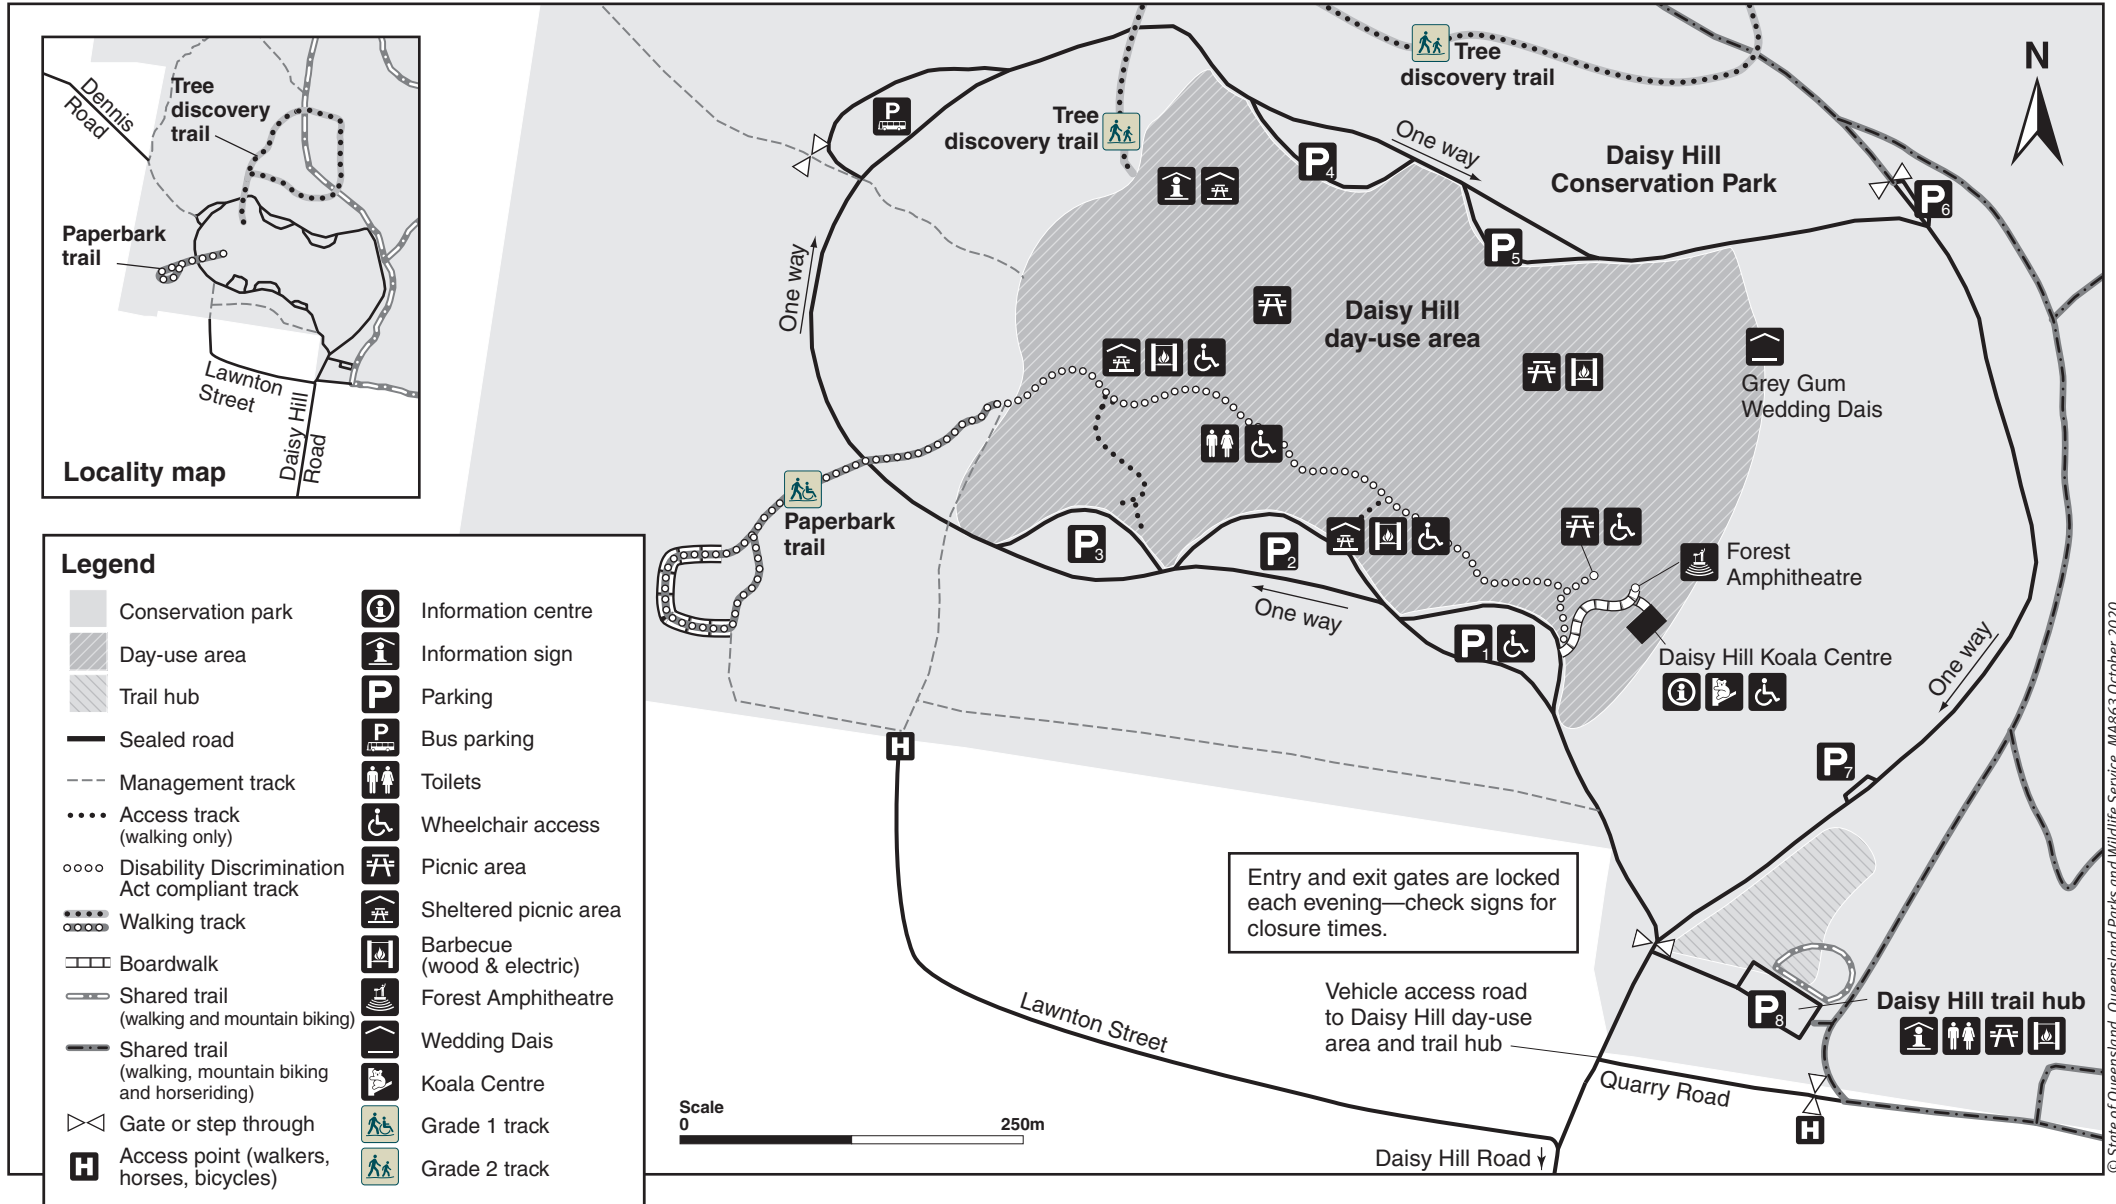

Daisy Hill day-use area map

Daisy Hill Conservation Park

© State of Queensland. Queensland Parks and Wildlife Service. MA863 October 2020