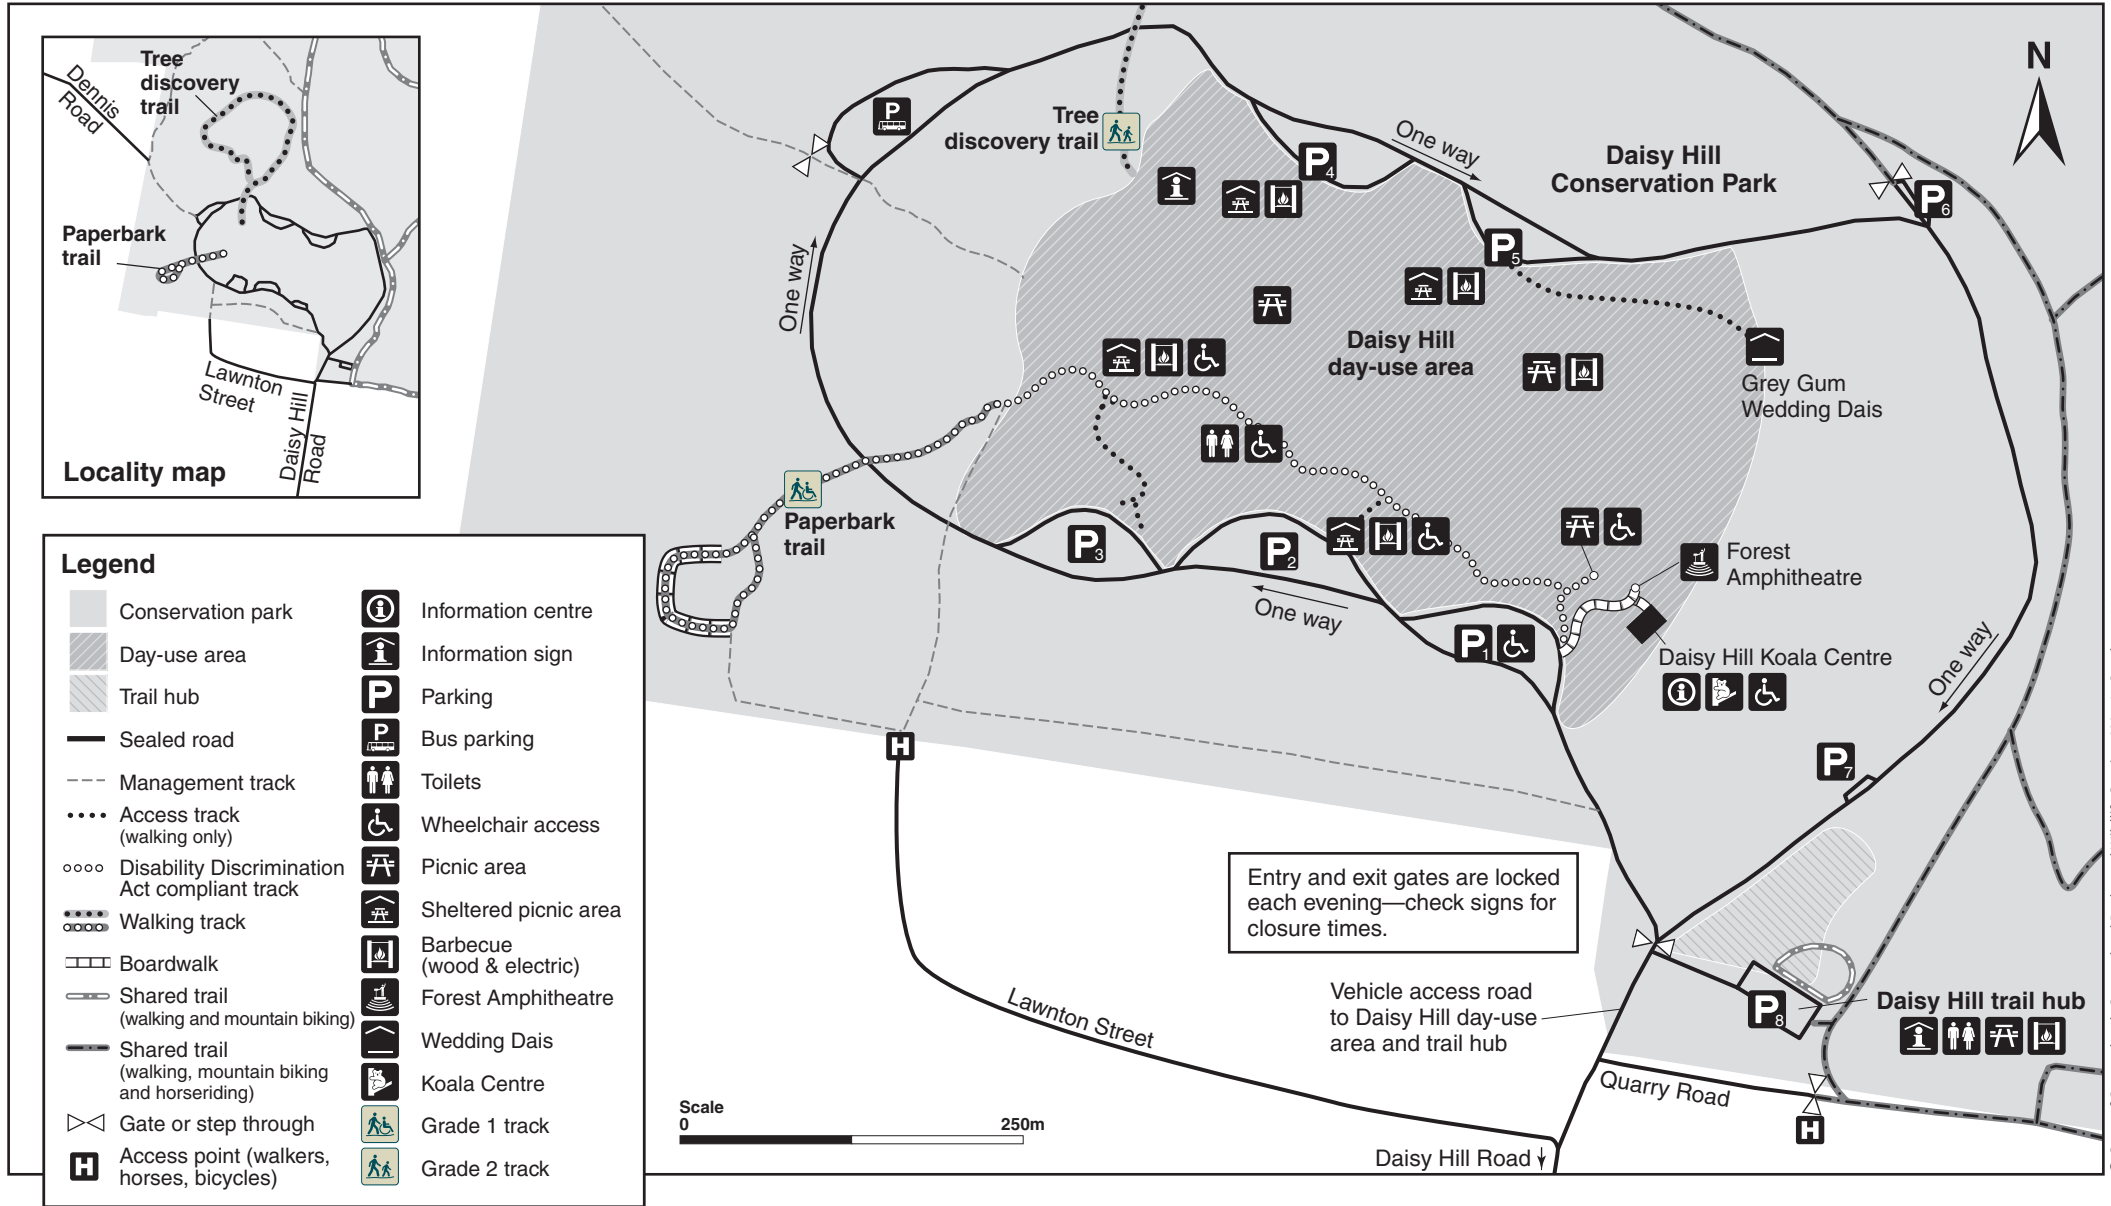

# Daisy Hill day-use area map

## Daisy Hill Conservation Park

© State of Queensland. Queensland Parks and Wildlife Service. MA863 October 2022