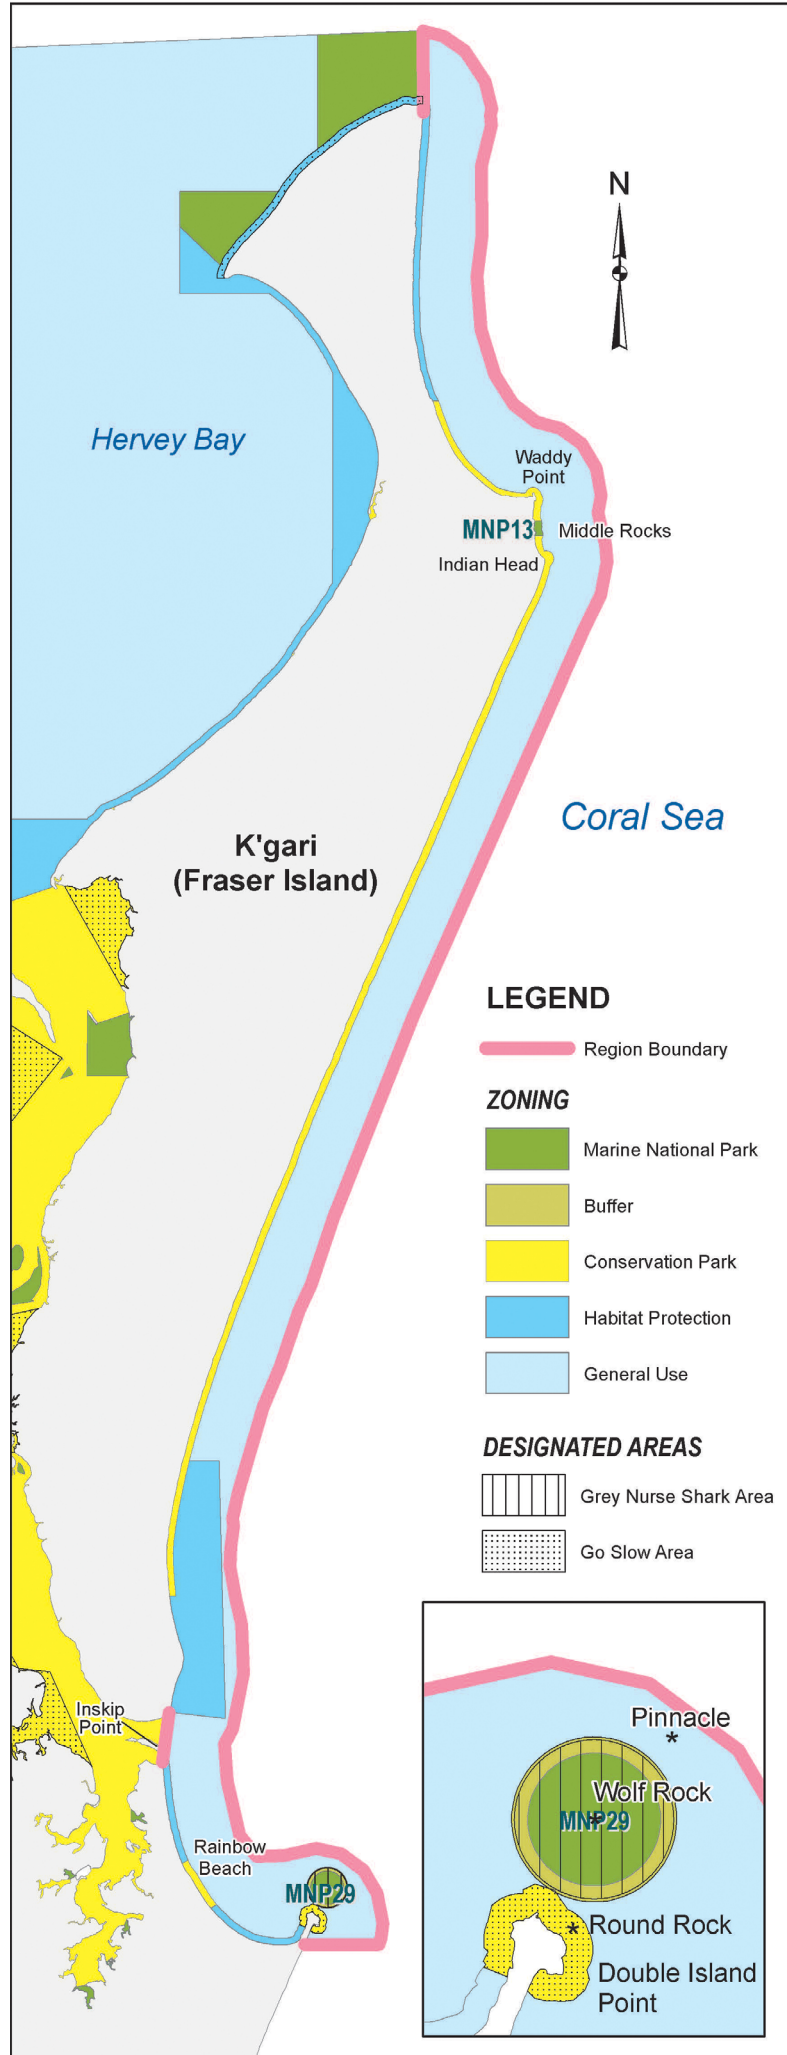

Offshore Marine Park - Zones/Designated Areas

LEGEND

-  Region Boundary
- ZONING**
-  Marine National Park
-  Buffer
-  Conservation Park
-  Habitat Protection
-  General Use
- DESIGNATED AREAS**
-  Grey Nurse Shark Area
-  Go Slow Area