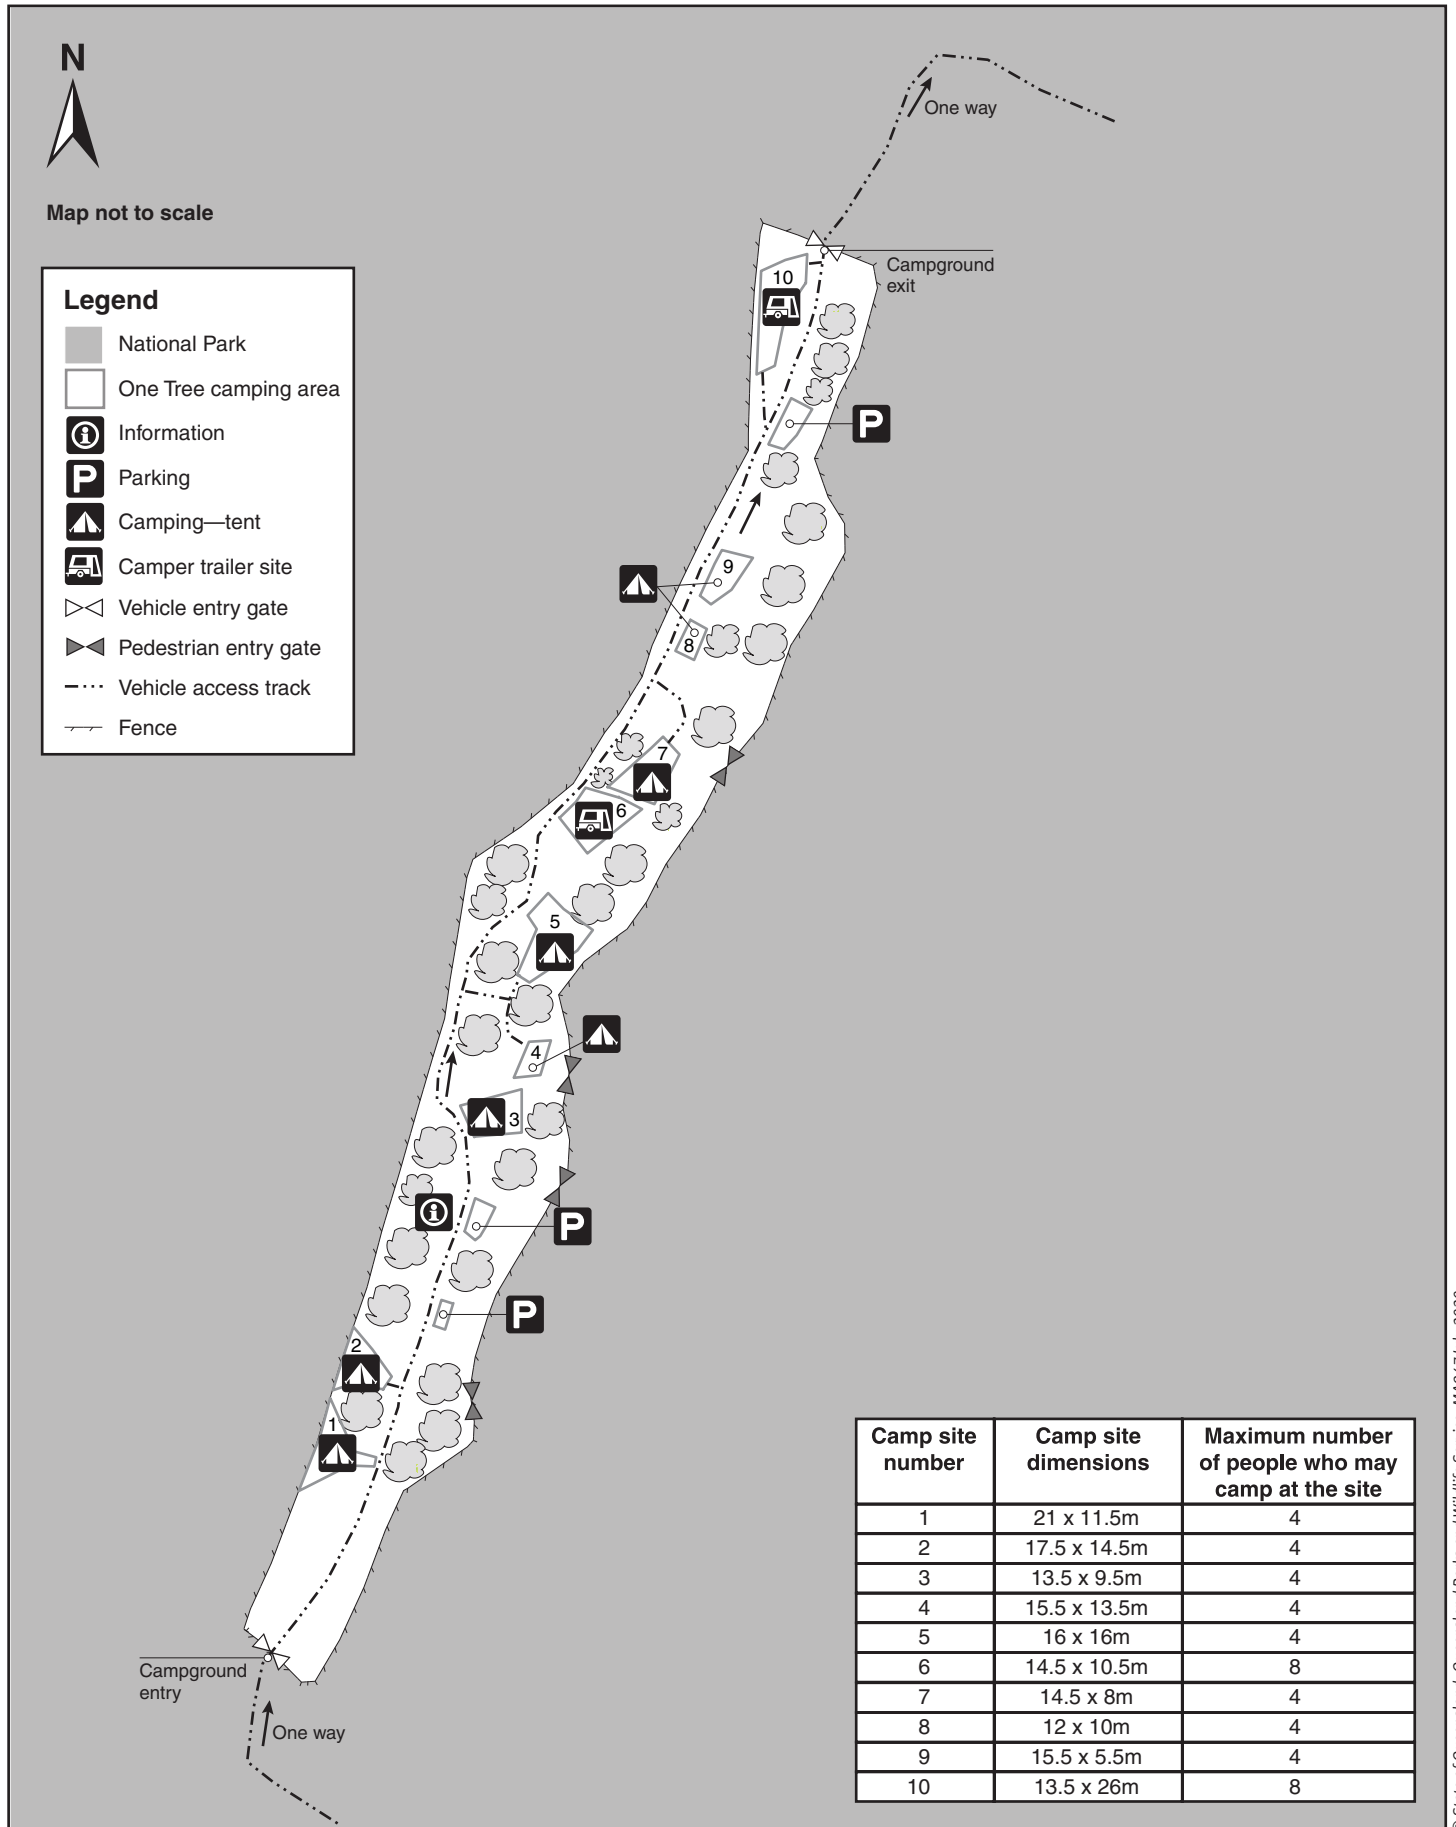

One Tree camping area (fenced) map

K'gari (Fraser Island), Great Sandy National Park

© State of Queensland. Queensland Parks and Wildlife Service. MA94/7 July 2020

Queensland Government