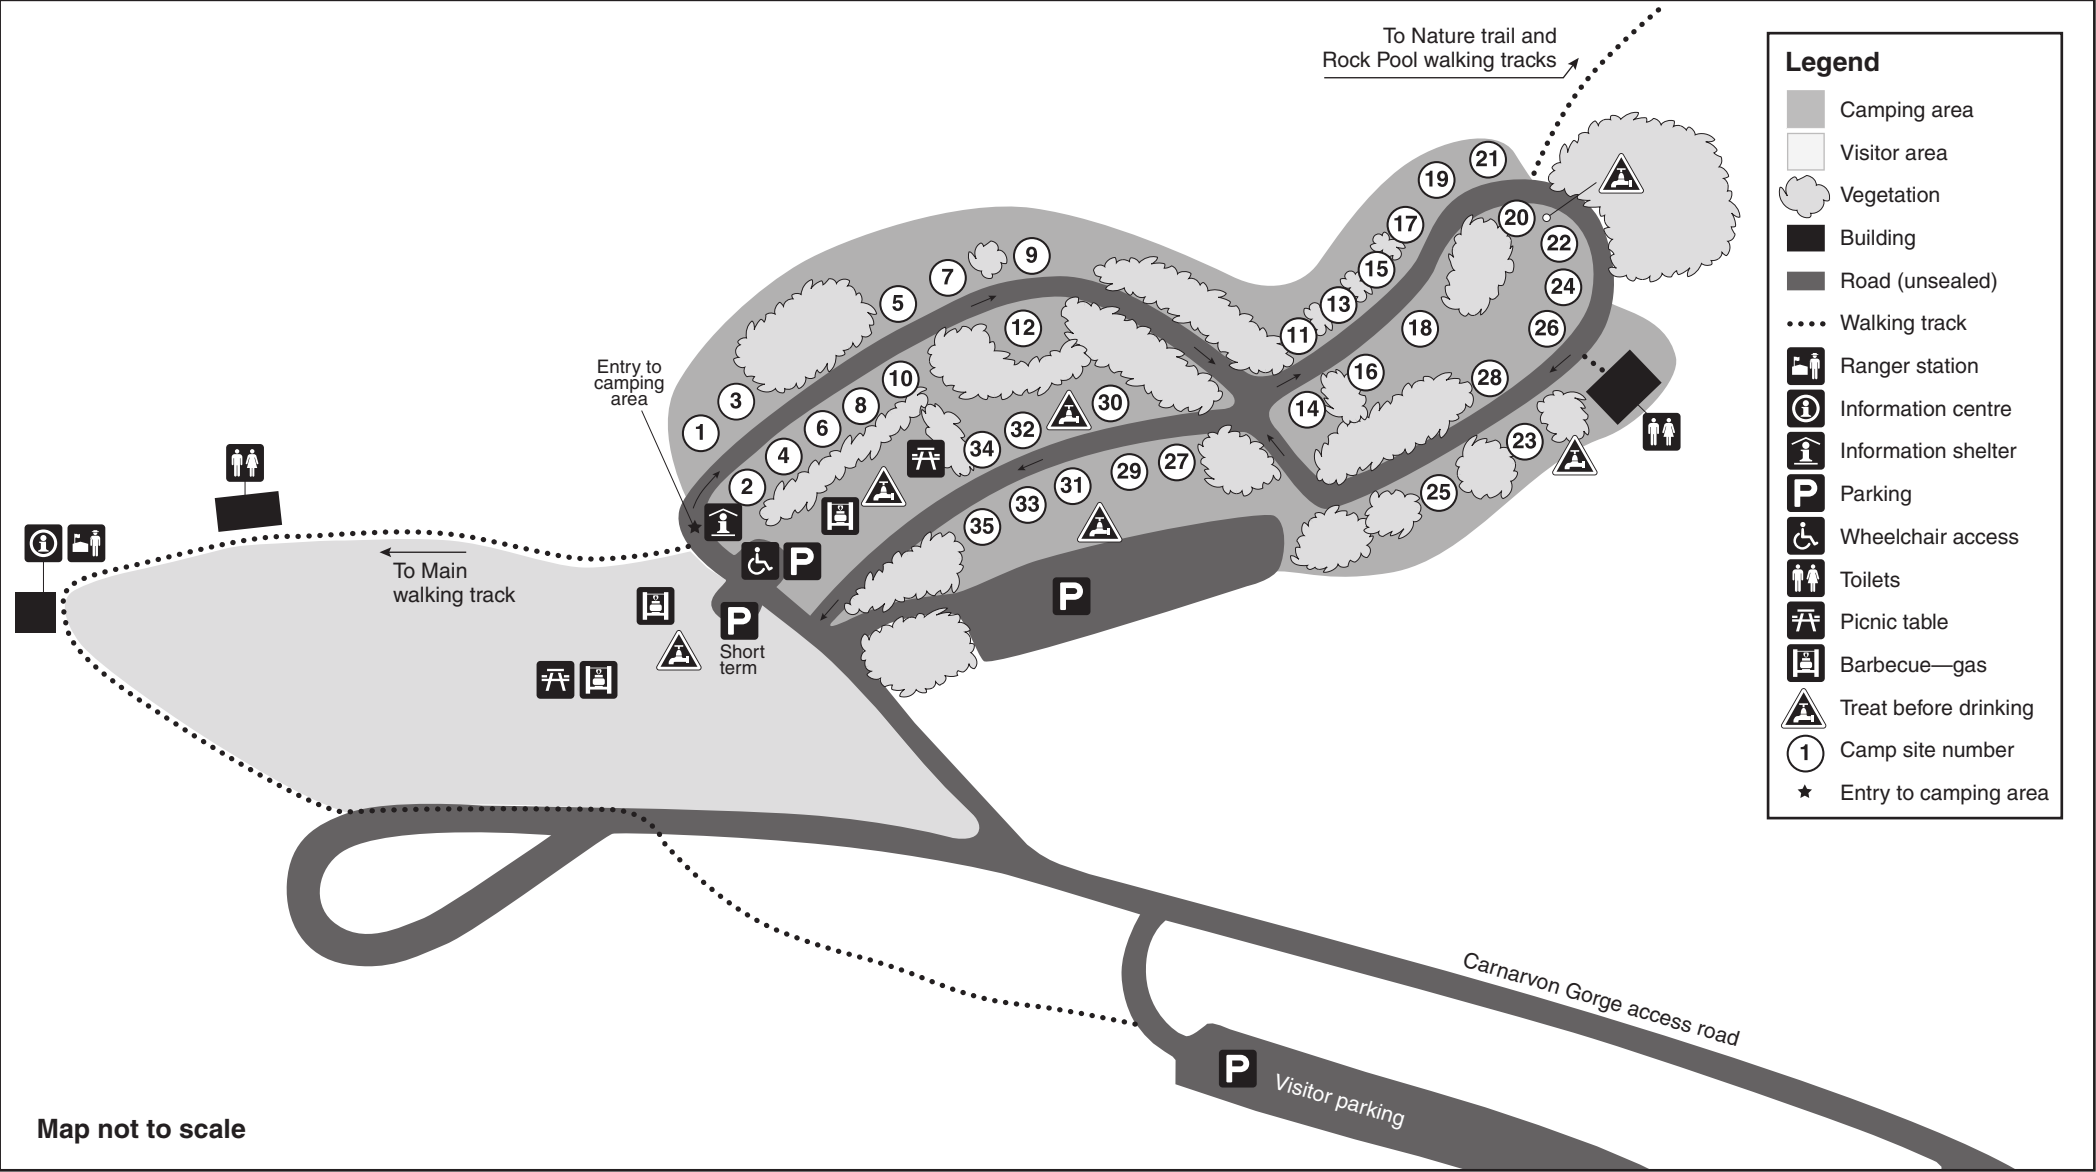

# Carnarvon Gorge camping area map

Carnarvon National Park

© State of Queensland. Queensland Parks and Wildlife Service. MA552 March 2019