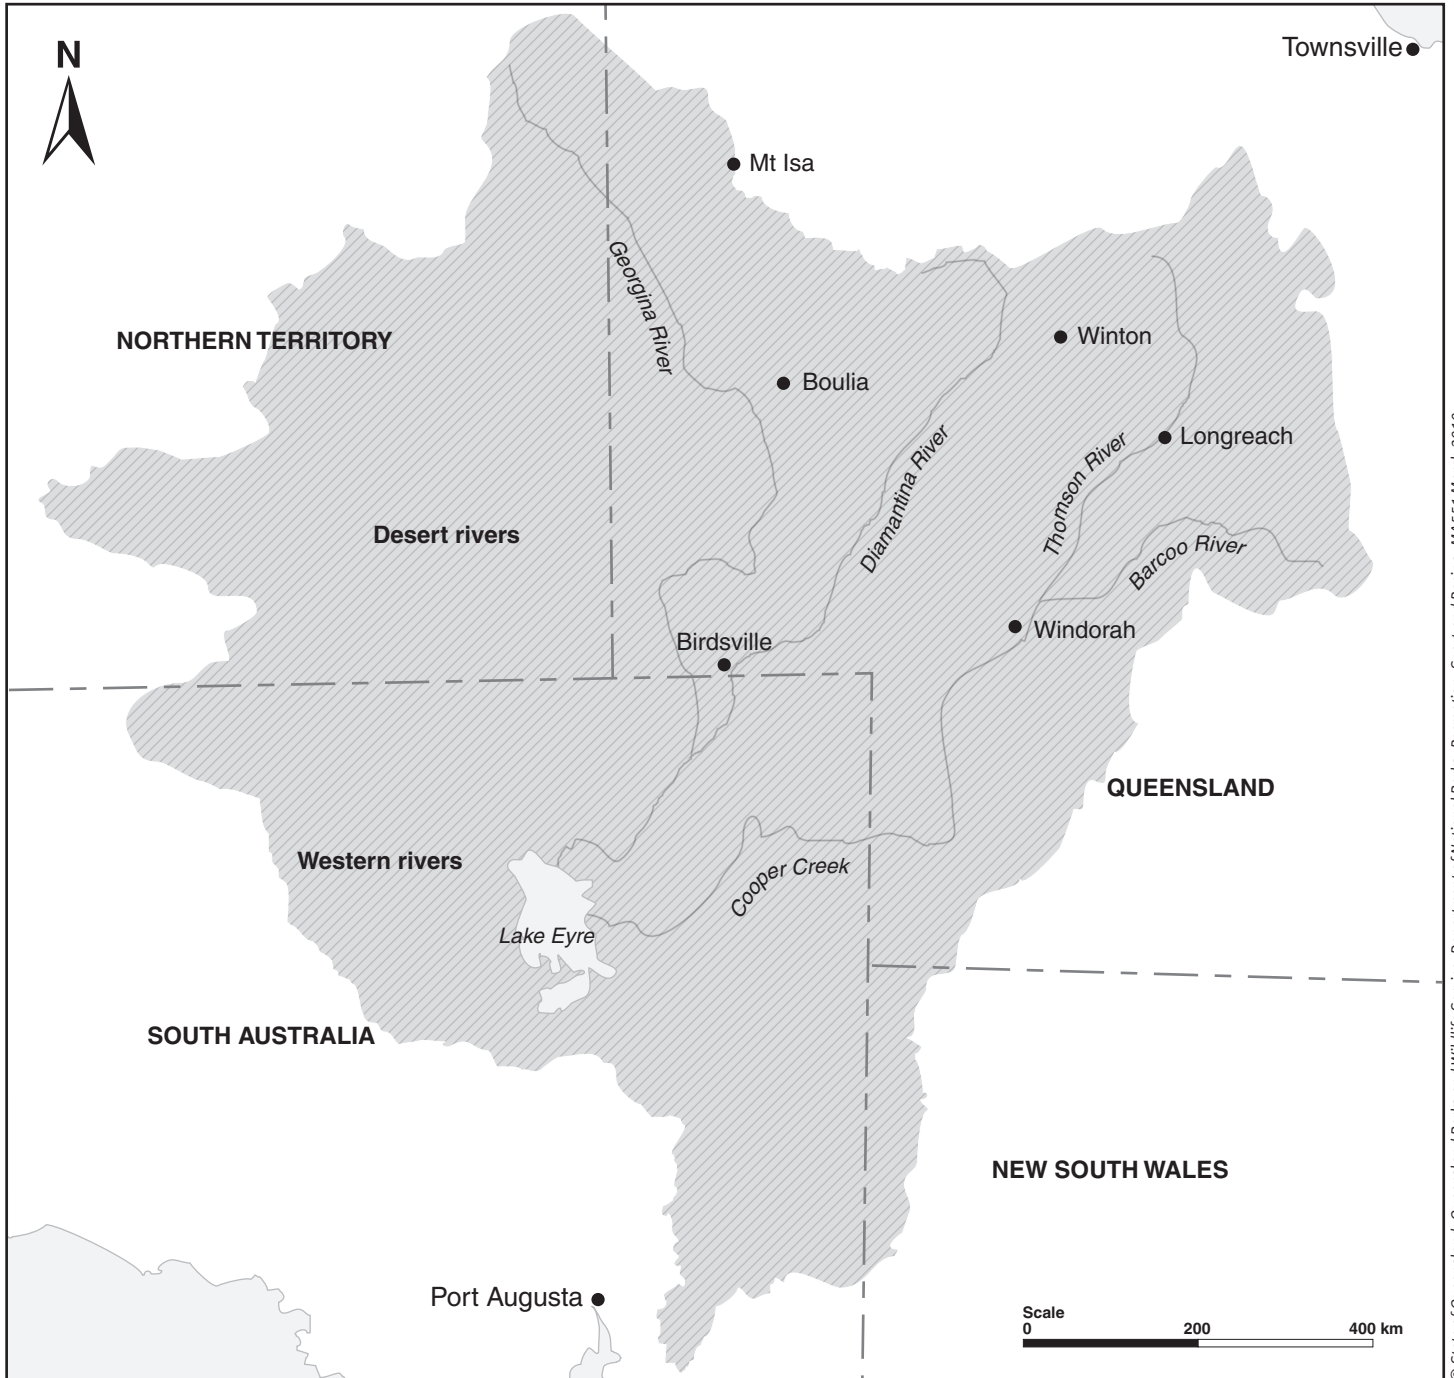

# Lake Eyre Basin map

**Legend**

-  Lake Eyre Basin
-  Water
-  Waterways
-  State border
-  Town

© State of Queensland. Queensland Parks and Wildlife Service, Department of National Parks, Recreation, Sport and Racing. MA551 March 2010