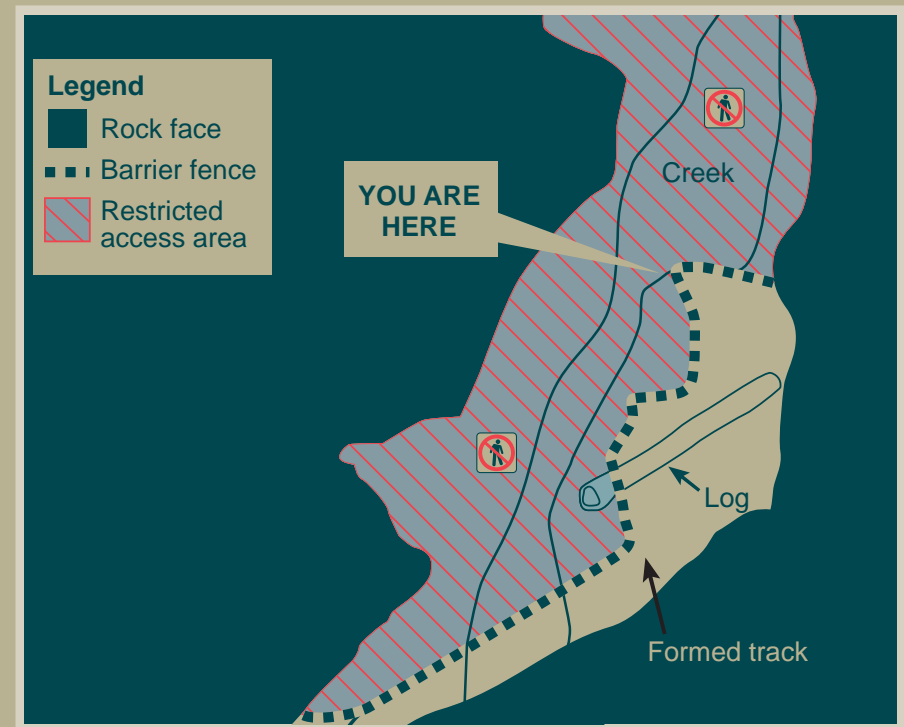

Restricted access area

Unauthorised entry prohibited

Habitat protection

Visitors to Ward's Canyon must remain on the formed track and viewing area.

The delicate environment that supports the rare king ferns is easily damaged by human disturbance. A restricted access area has been declared beyond the barrier fence through to the end of Ward's Canyon.

Entry to the restricted access area is prohibited without a permit or written approval.

Contravention of a requirement of this notice is an offence under the *Nature Conservation Act 1992*.

Maximum penalty: 80 penalty units. On-the-spot fines apply.