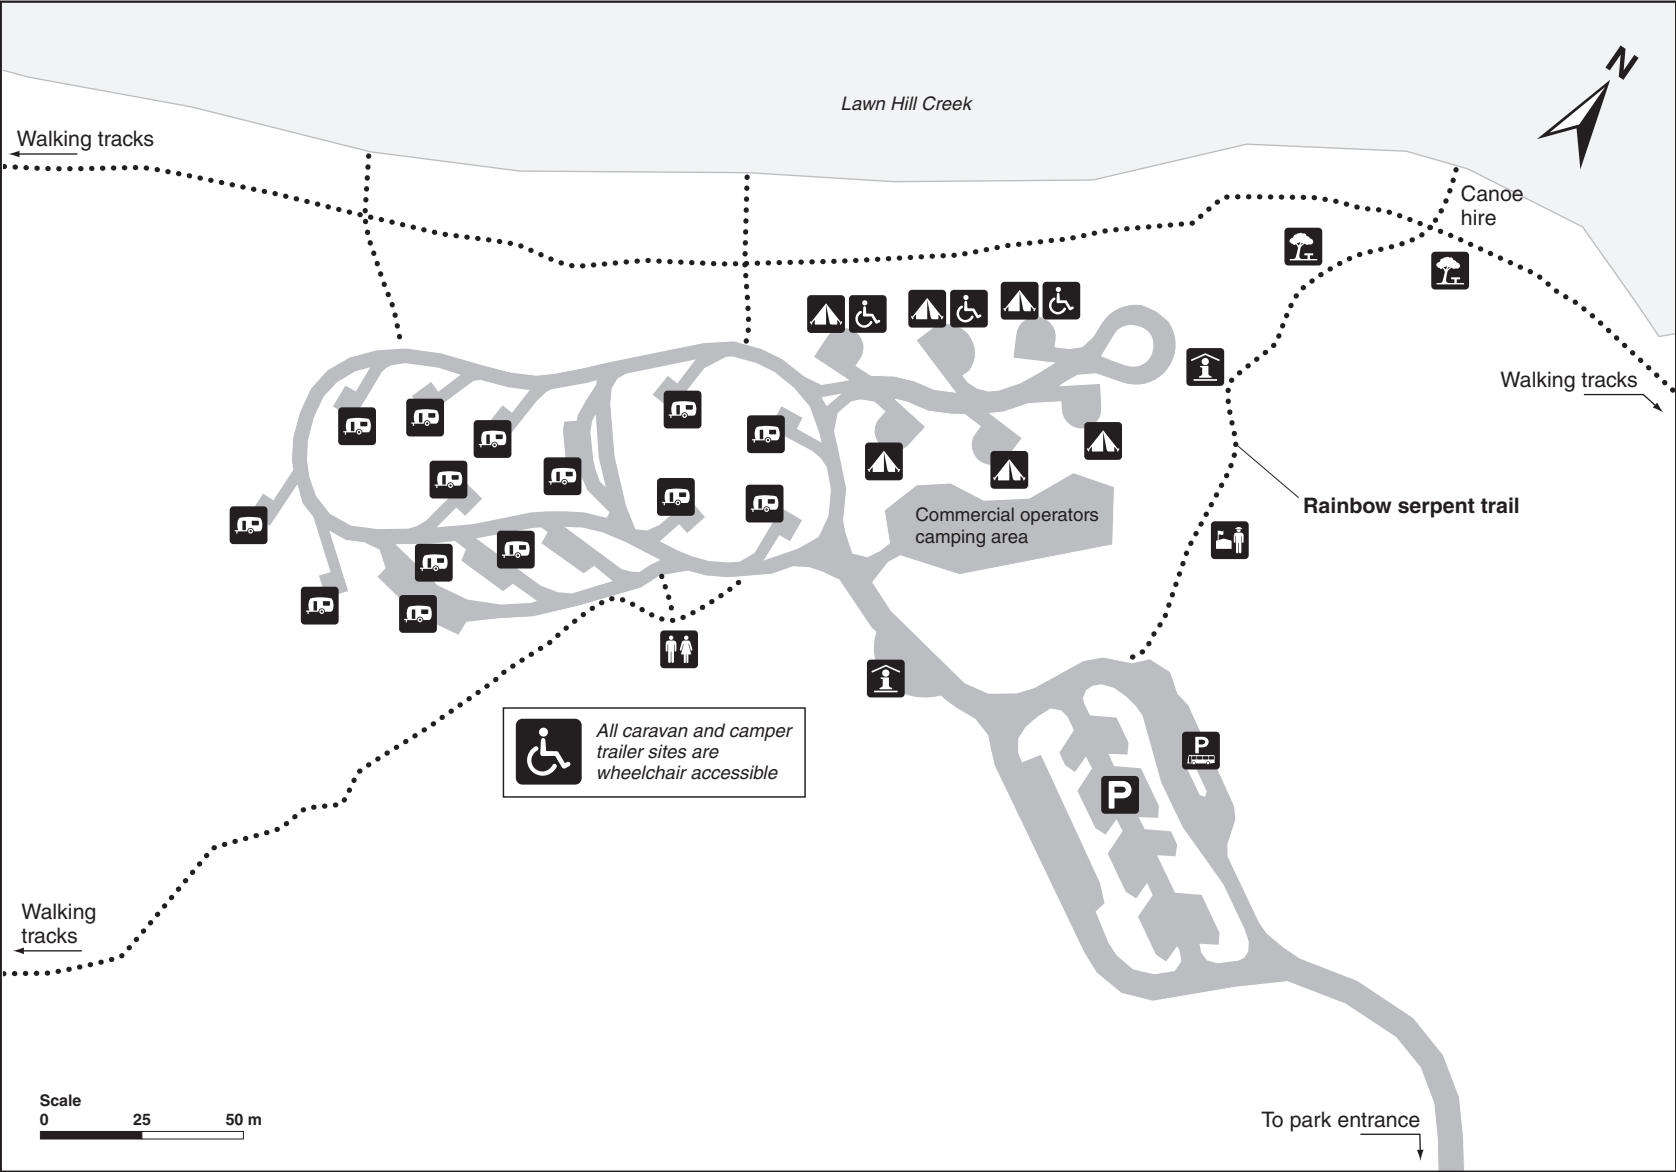

Lawn Hill Gorge camping area map

Boodjamulla (Lawn Hill) National Park

Legend

-  Creek
-  Road
-  Walking track
-  Parking
-  Bus parking
-  Information shelter
-  Toilets
-  Tent site
-  Day-use area
-  Caravan and camper trailer sites
-  Park office

© State of Queensland. Queensland Parks and Wildlife Service, Department of National Parks, Sport and Racing. MA591 July 2016