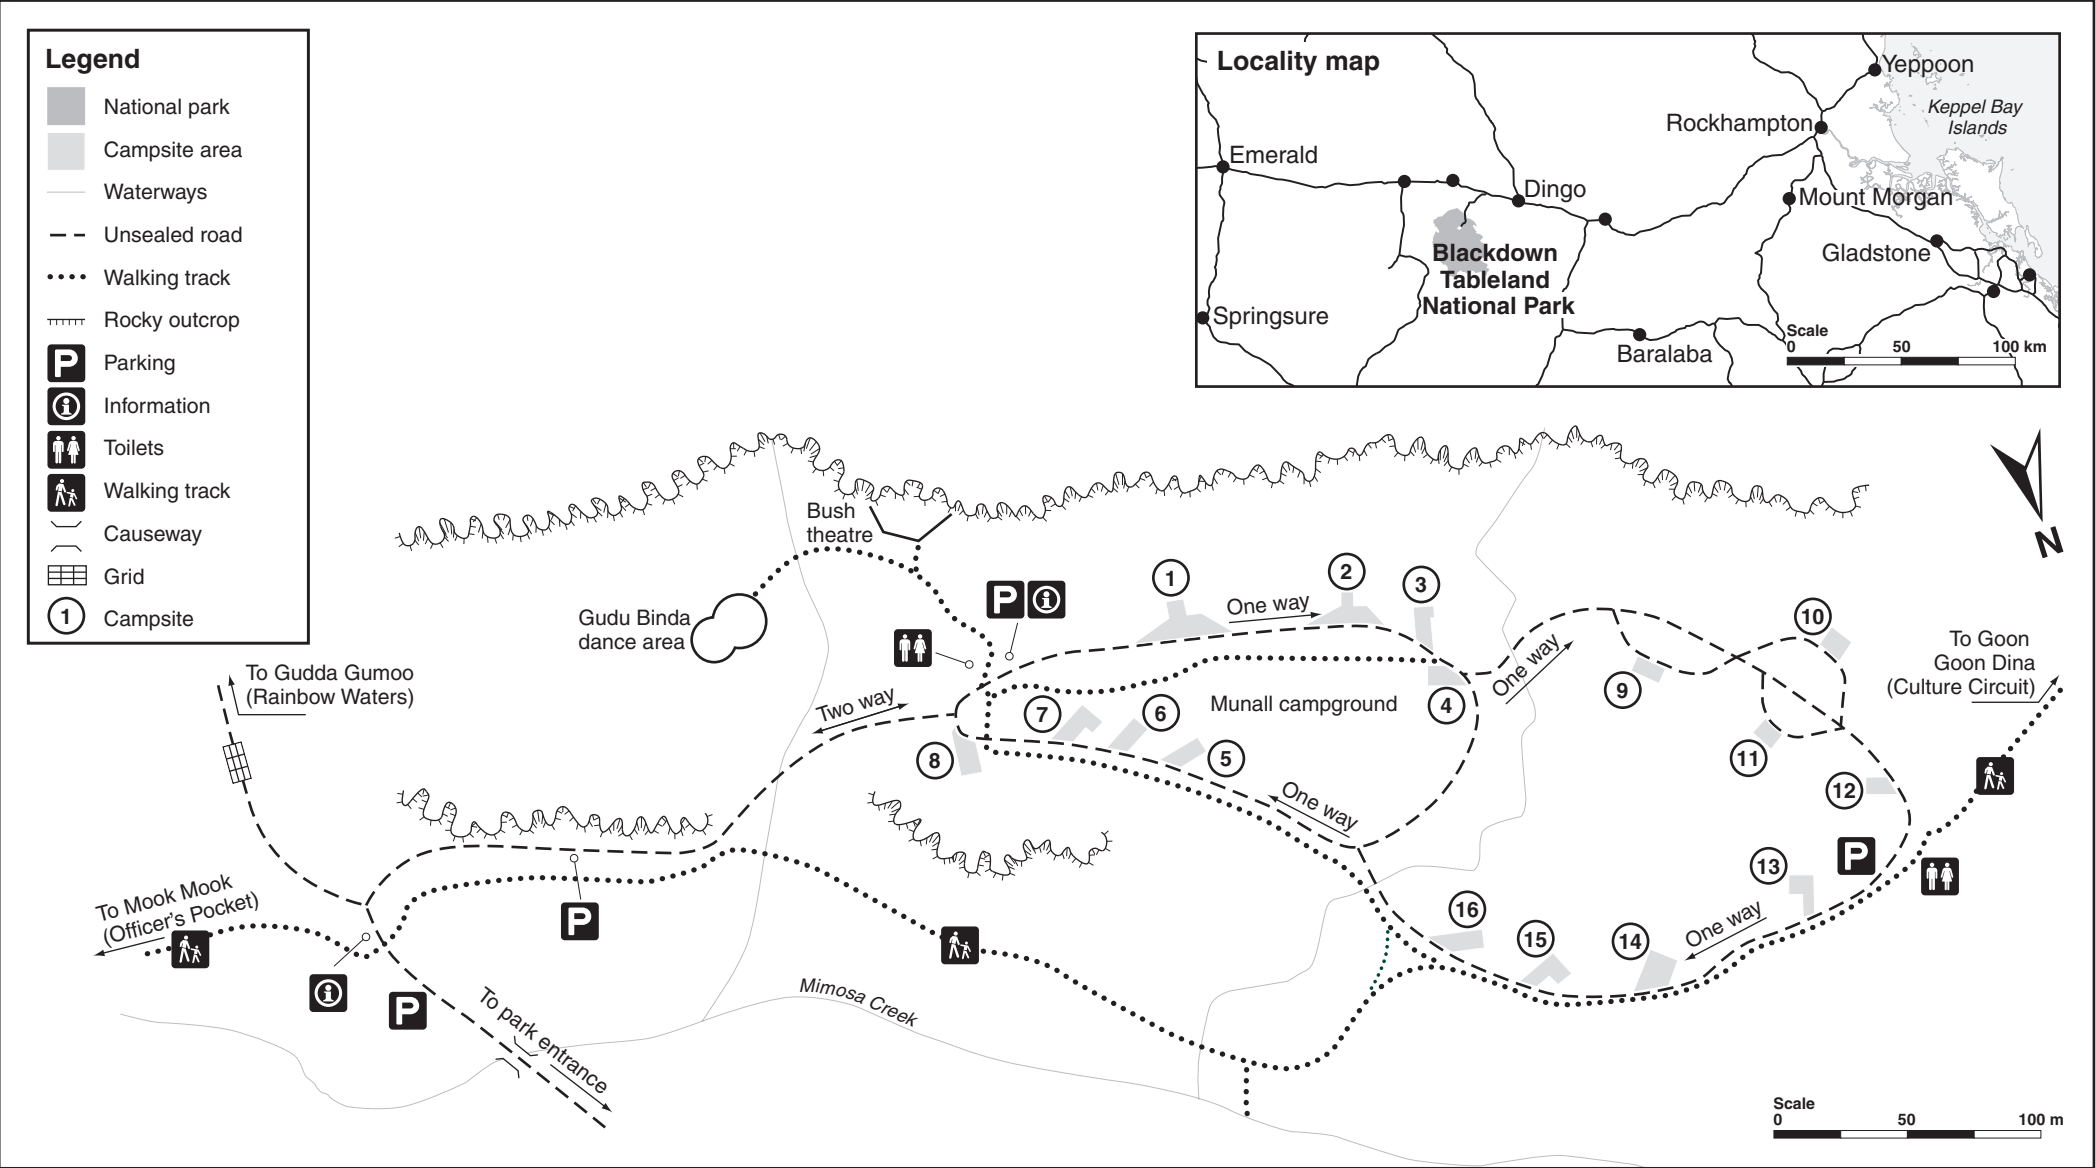

Munall campground map

Blackdown Tableland National Park

© State of Queensland. Queensland Parks and Wildlife Service, Department of National Parks, Recreation, Sport and Racing. MA627 September 2011