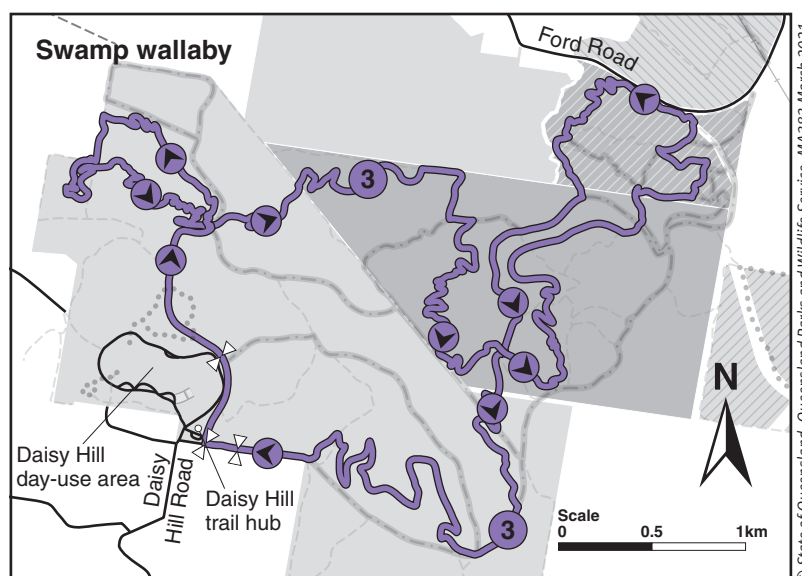

Koala Bushland Coordinated Conservation Area (KBCCA) map

(Including nearby reserves not part of the KBCCA)

Locality and park facilities

Koala Bushland Coordinated Conservation Area (KBCCA) map

(Including nearby reserves not part of the KBCCA)

Tracks and trails map

Koala Bushland Coordinated Conservation Area (KBCCA) map

Suggested mountain-bike loops

- Mountain-bike loops** 
- 1** Frogmouth
14km
 - 2** Boomerang
12.5km
 - 3** Swamp wallaby
21km
-  Recommended direction of travel