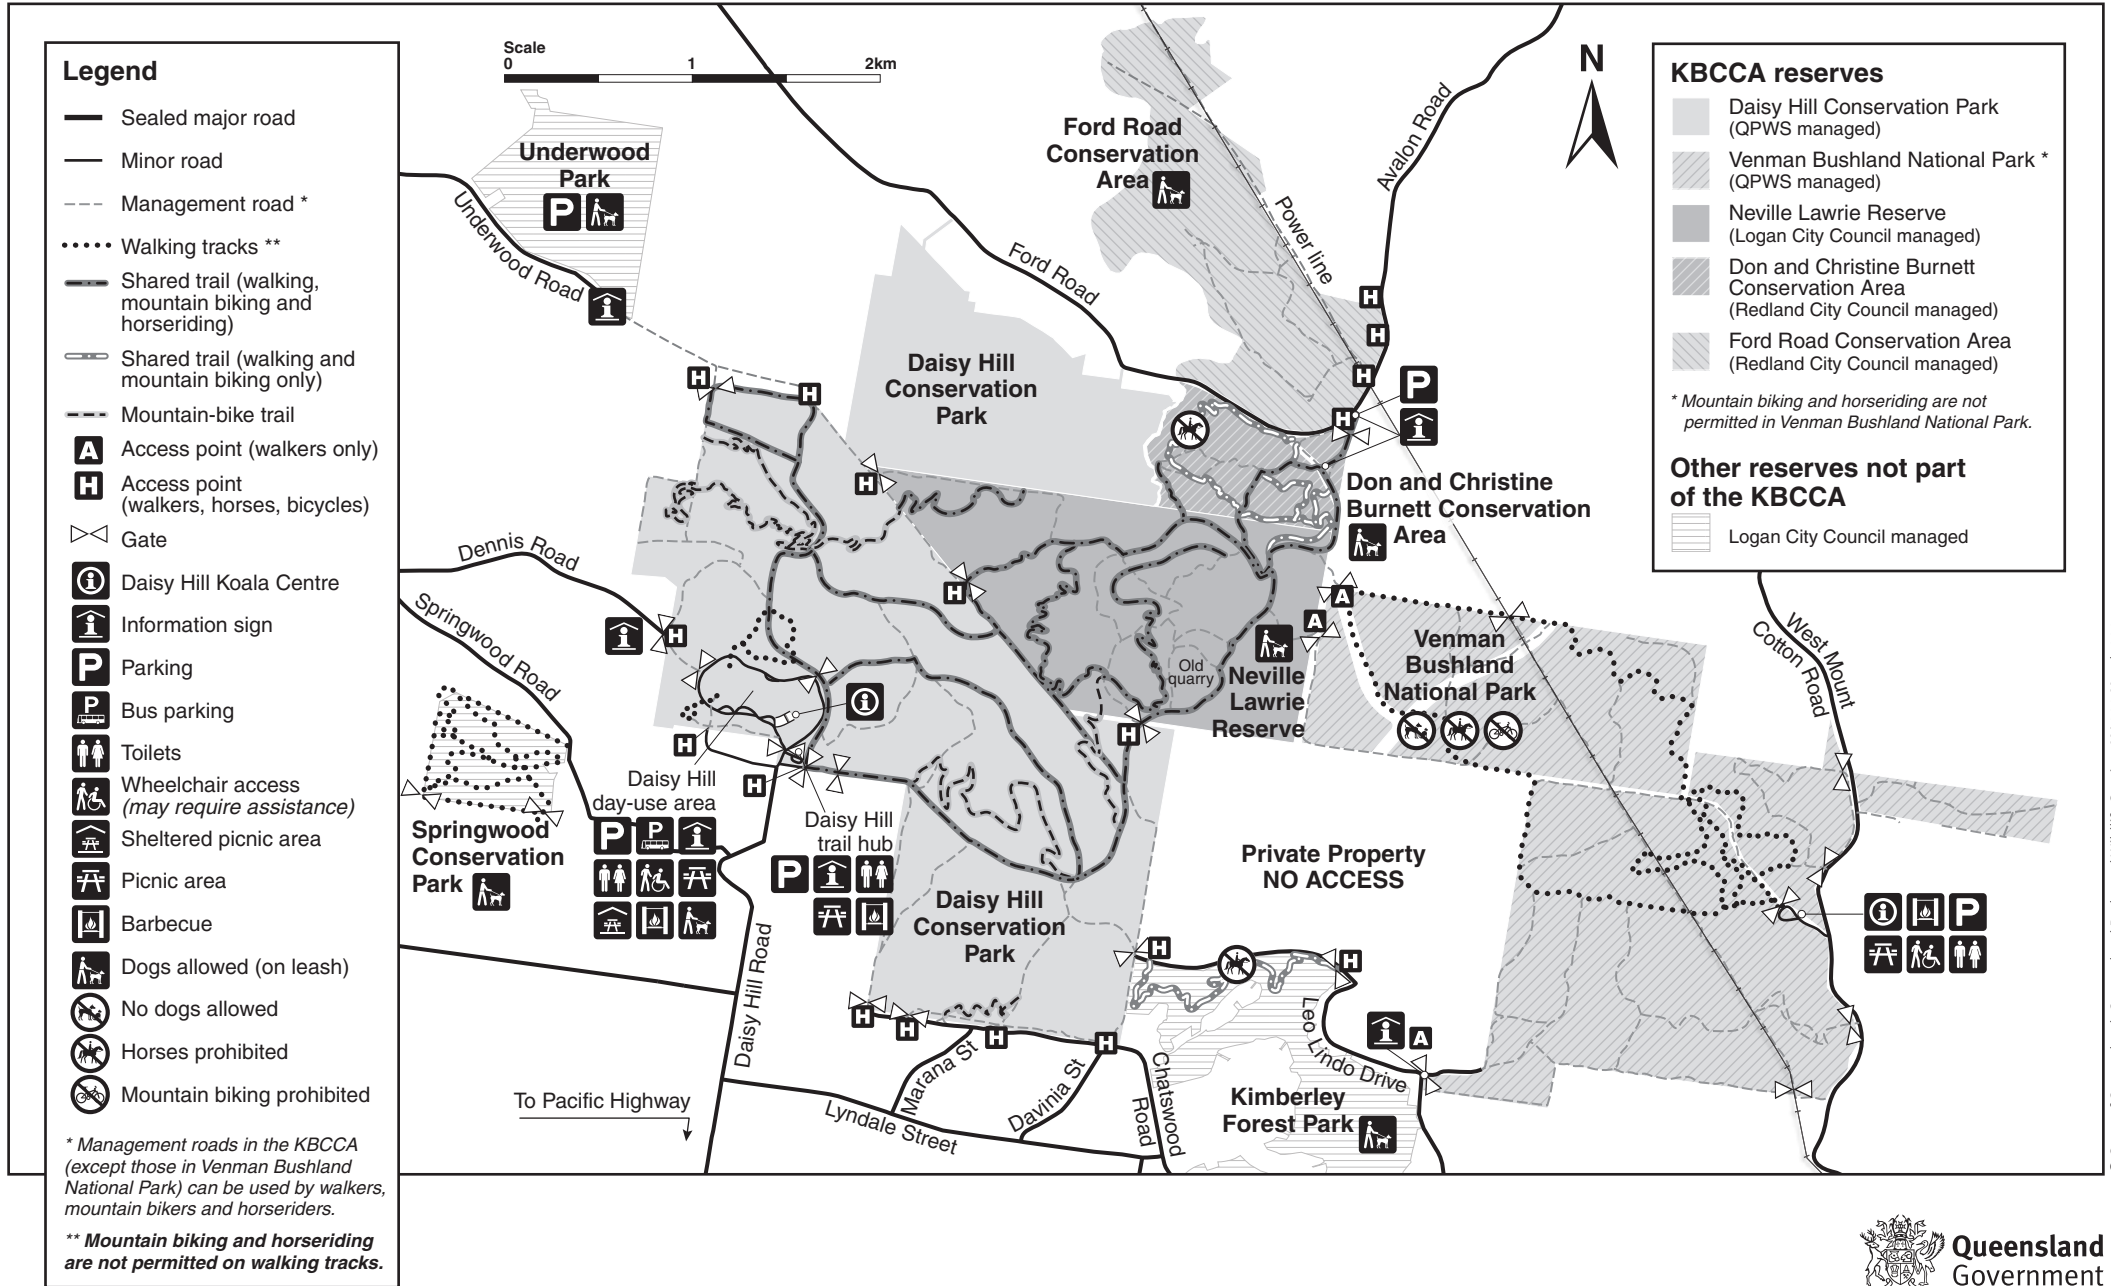

Koala Bushland Coordinated Conservation Area (KBCCA) map

(Including nearby reserves not part of the KBCCA)

Locality and park facilities

Koala Bushland Coordinated Conservation Area (KBCCA) map

(Including nearby reserves not part of the KBCCA)

Tracks and trails map

Koala Bushland Coordinated Conservation Area (KBCCA) map

Suggested mountain-bike loops

- Mountain-bike loops** 
- 1** Frogmouth
14km
 - 2** Boomerang
12.5km
 - 3** Swamp wallaby
21km
-  Recommended direction of travel

© State of Queensland. Queensland Parks and Wildlife Service. MA383 March 2021