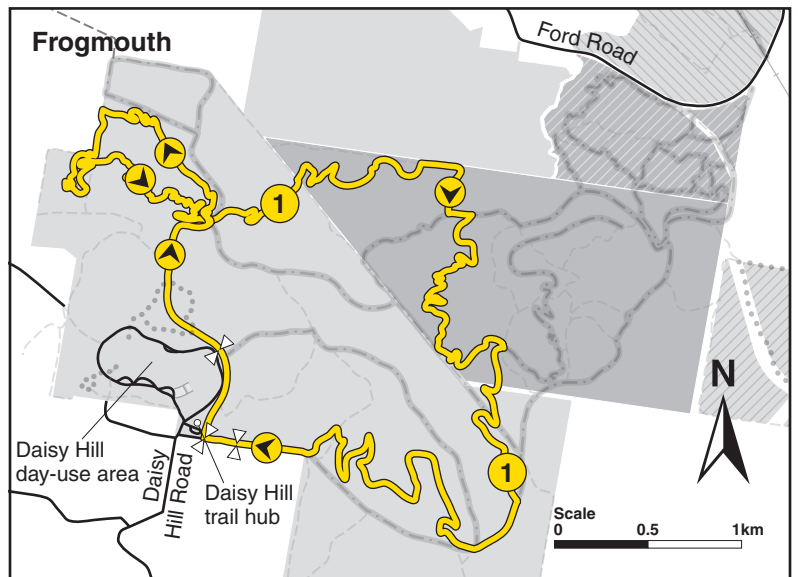

Koala Bushland Coordinated Conservation Area (KBCCA) map

(Including nearby reserves not part of the KBCCA)

Locality and park facilities

Koala Bushland Coordinated Conservation Area (KBCCA) map

(Including nearby reserves not part of the KBCCA)

Tracks and trails map

Koala Bushland Coordinated Conservation Area (KBCCA) map

Suggested mountain-bike loops

- Mountain-bike loops** 
- 1** Frogmouth
14km
 - 2** Boomerang
12.5km
 - 3** Swamp wallaby
21km
-  Recommended direction of travel