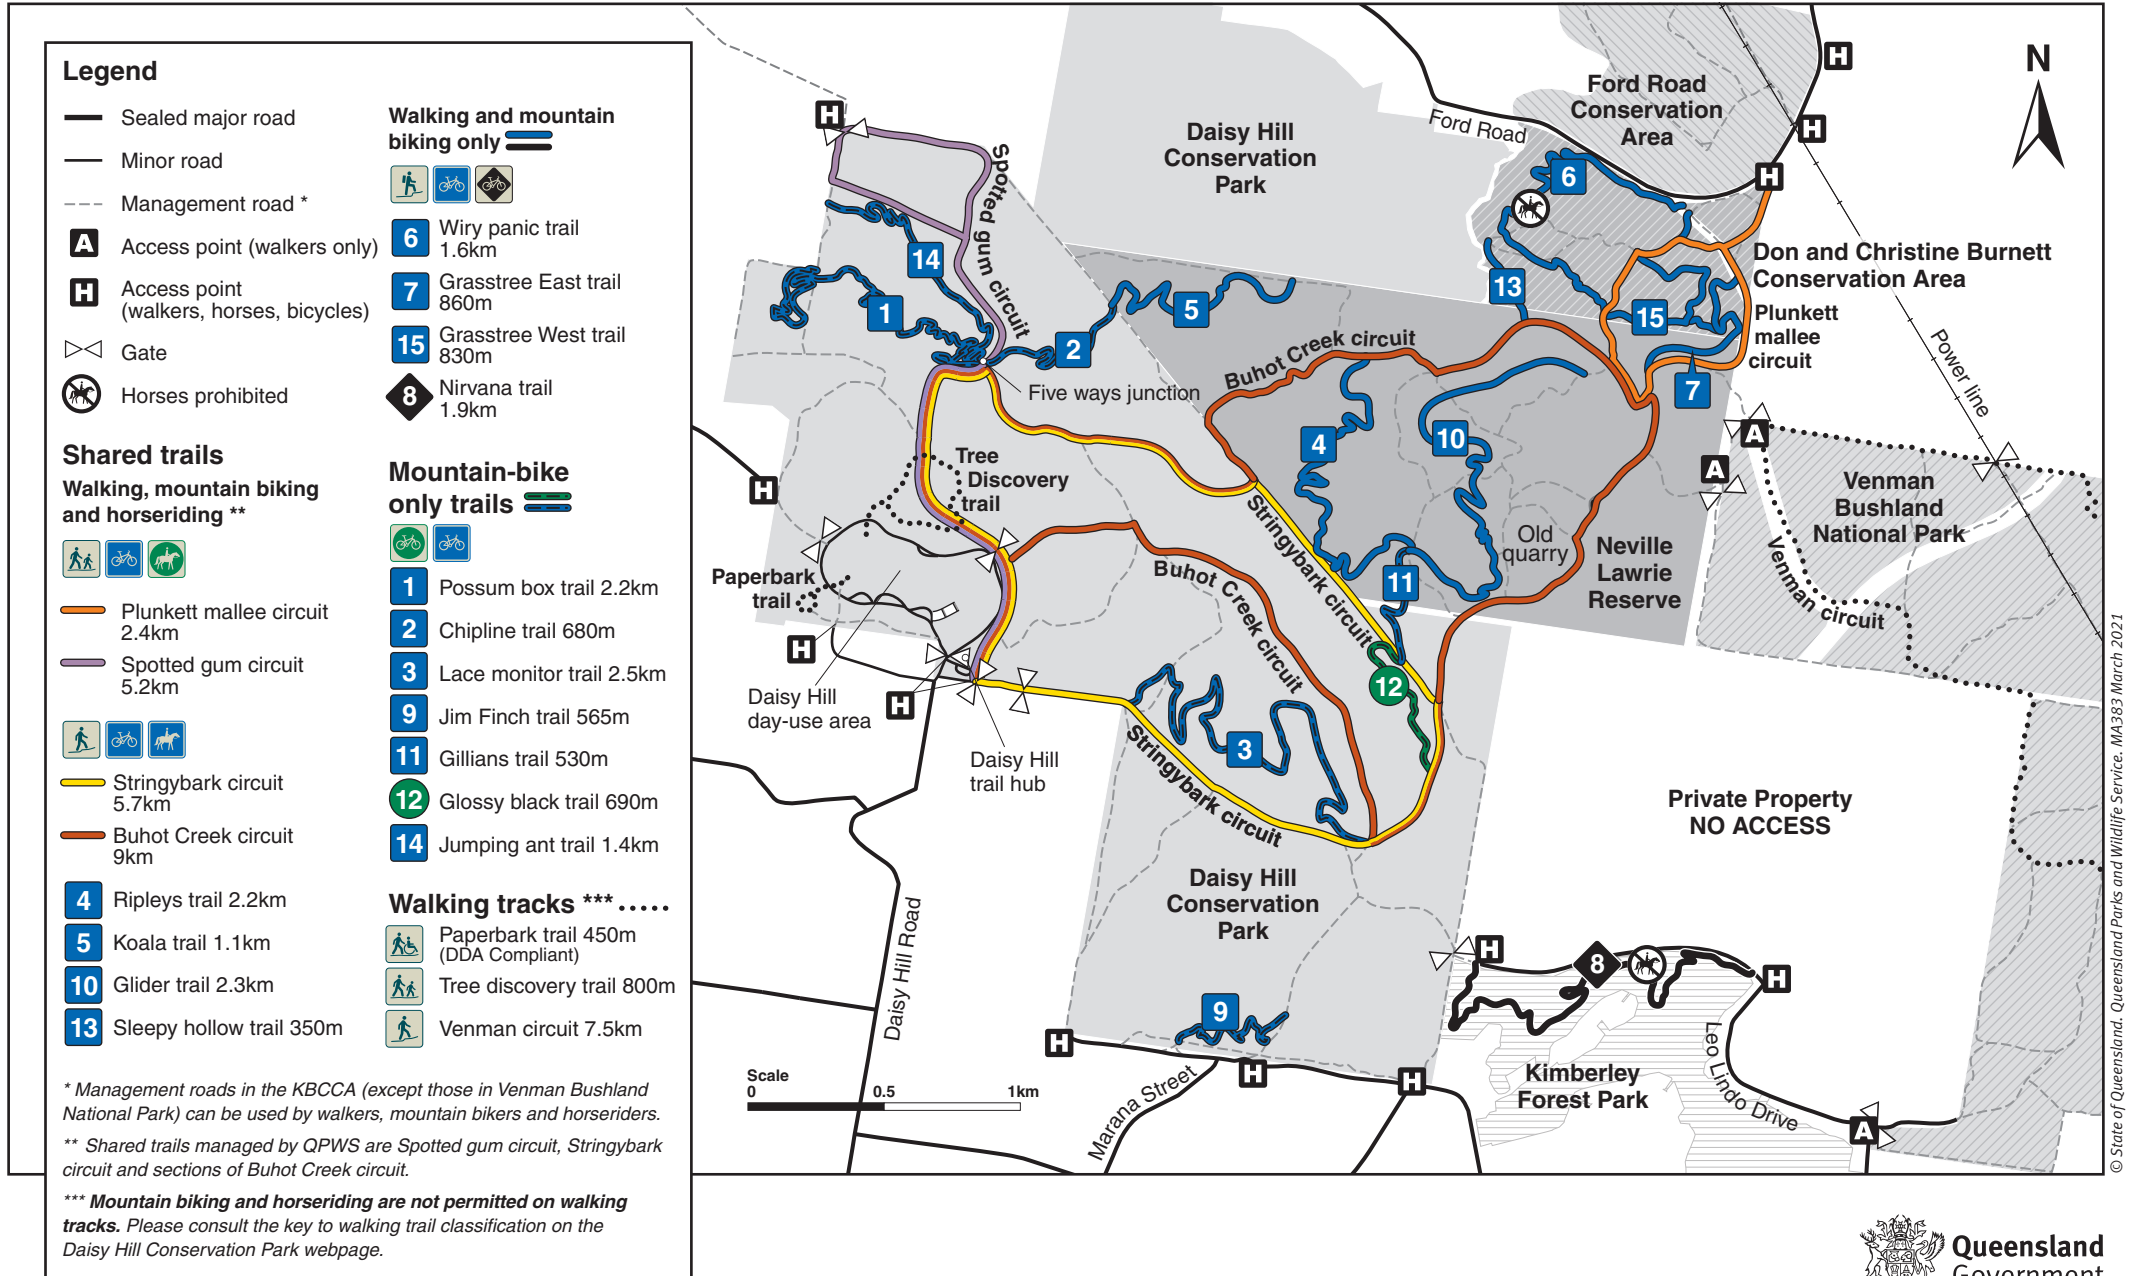

Koala Bushland Coordinated Conservation Area (KBCCA) map

(Including nearby reserves not part of the KBCCA)

Locality and park facilities

Koala Bushland Coordinated Conservation Area (KBCCA) map

(Including nearby reserves not part of the KBCCA)

Tracks and trails map

Koala Bushland Coordinated Conservation Area (KBCCA) map

Suggested mountain-bike loops

- Mountain-bike loops** 
- 1** Frogmouth
14km
 - 2** Boomerang
12.5km
 - 3** Swamp wallaby
21km
-  Recommended direction of travel

© State of Queensland. Queensland Parks and Wildlife Service. MA383 March 2021