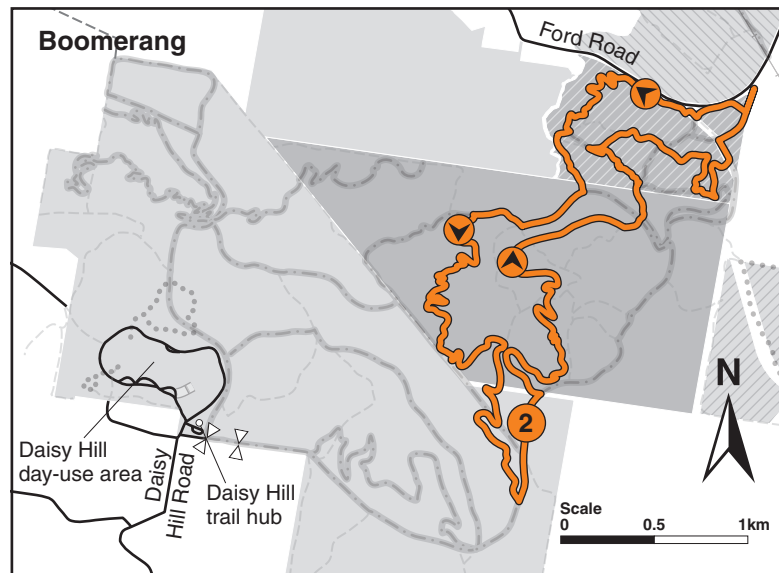

Koala Bushland Coordinated Conservation Area (KBCCA) map

(Including nearby reserves not part of the KBCCA)

Locality and park facilities

Koala Bushland Coordinated Conservation Area (KBCCA) map

(Including nearby reserves not part of the KBCCA)

Tracks and trails map

Koala Bushland Coordinated Conservation Area (KBCCA) map

Suggested mountain-bike loops

- Mountain-bike loops** 
- 1** Frogmouth
14km
 - 2** Boomerang
12.5km
 - 3** Swamp wallaby
21km
-  Recommended direction of travel