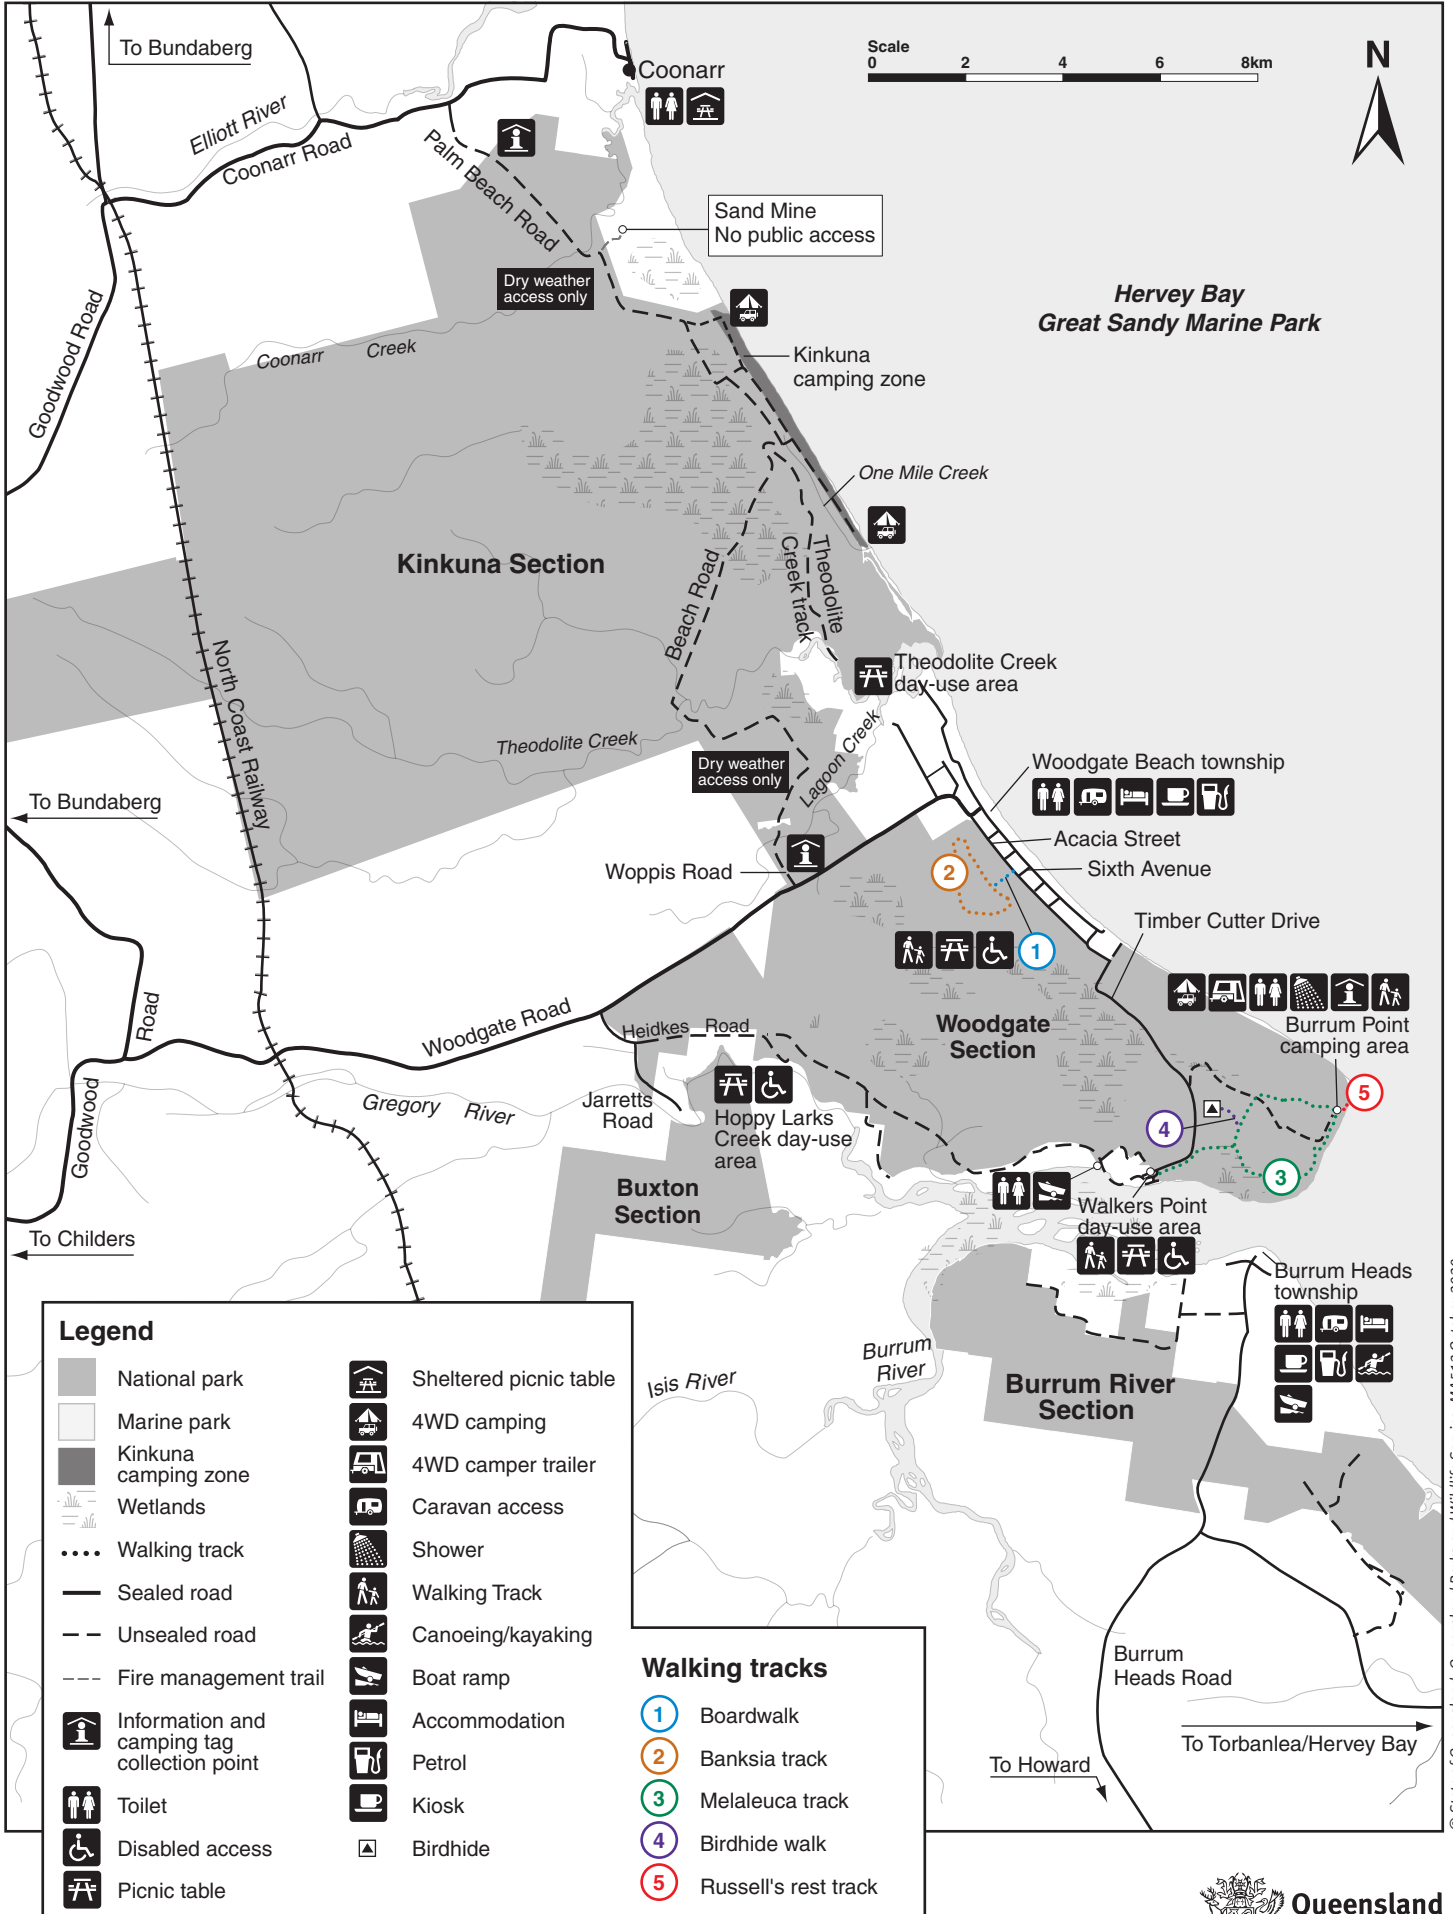

Burrum Coast National Park map

Kinkuna, Woodgate, Burrum Heads and Buxton sections

© State of Queensland. Queensland Parks and Wildlife Service. MA512 October 2020