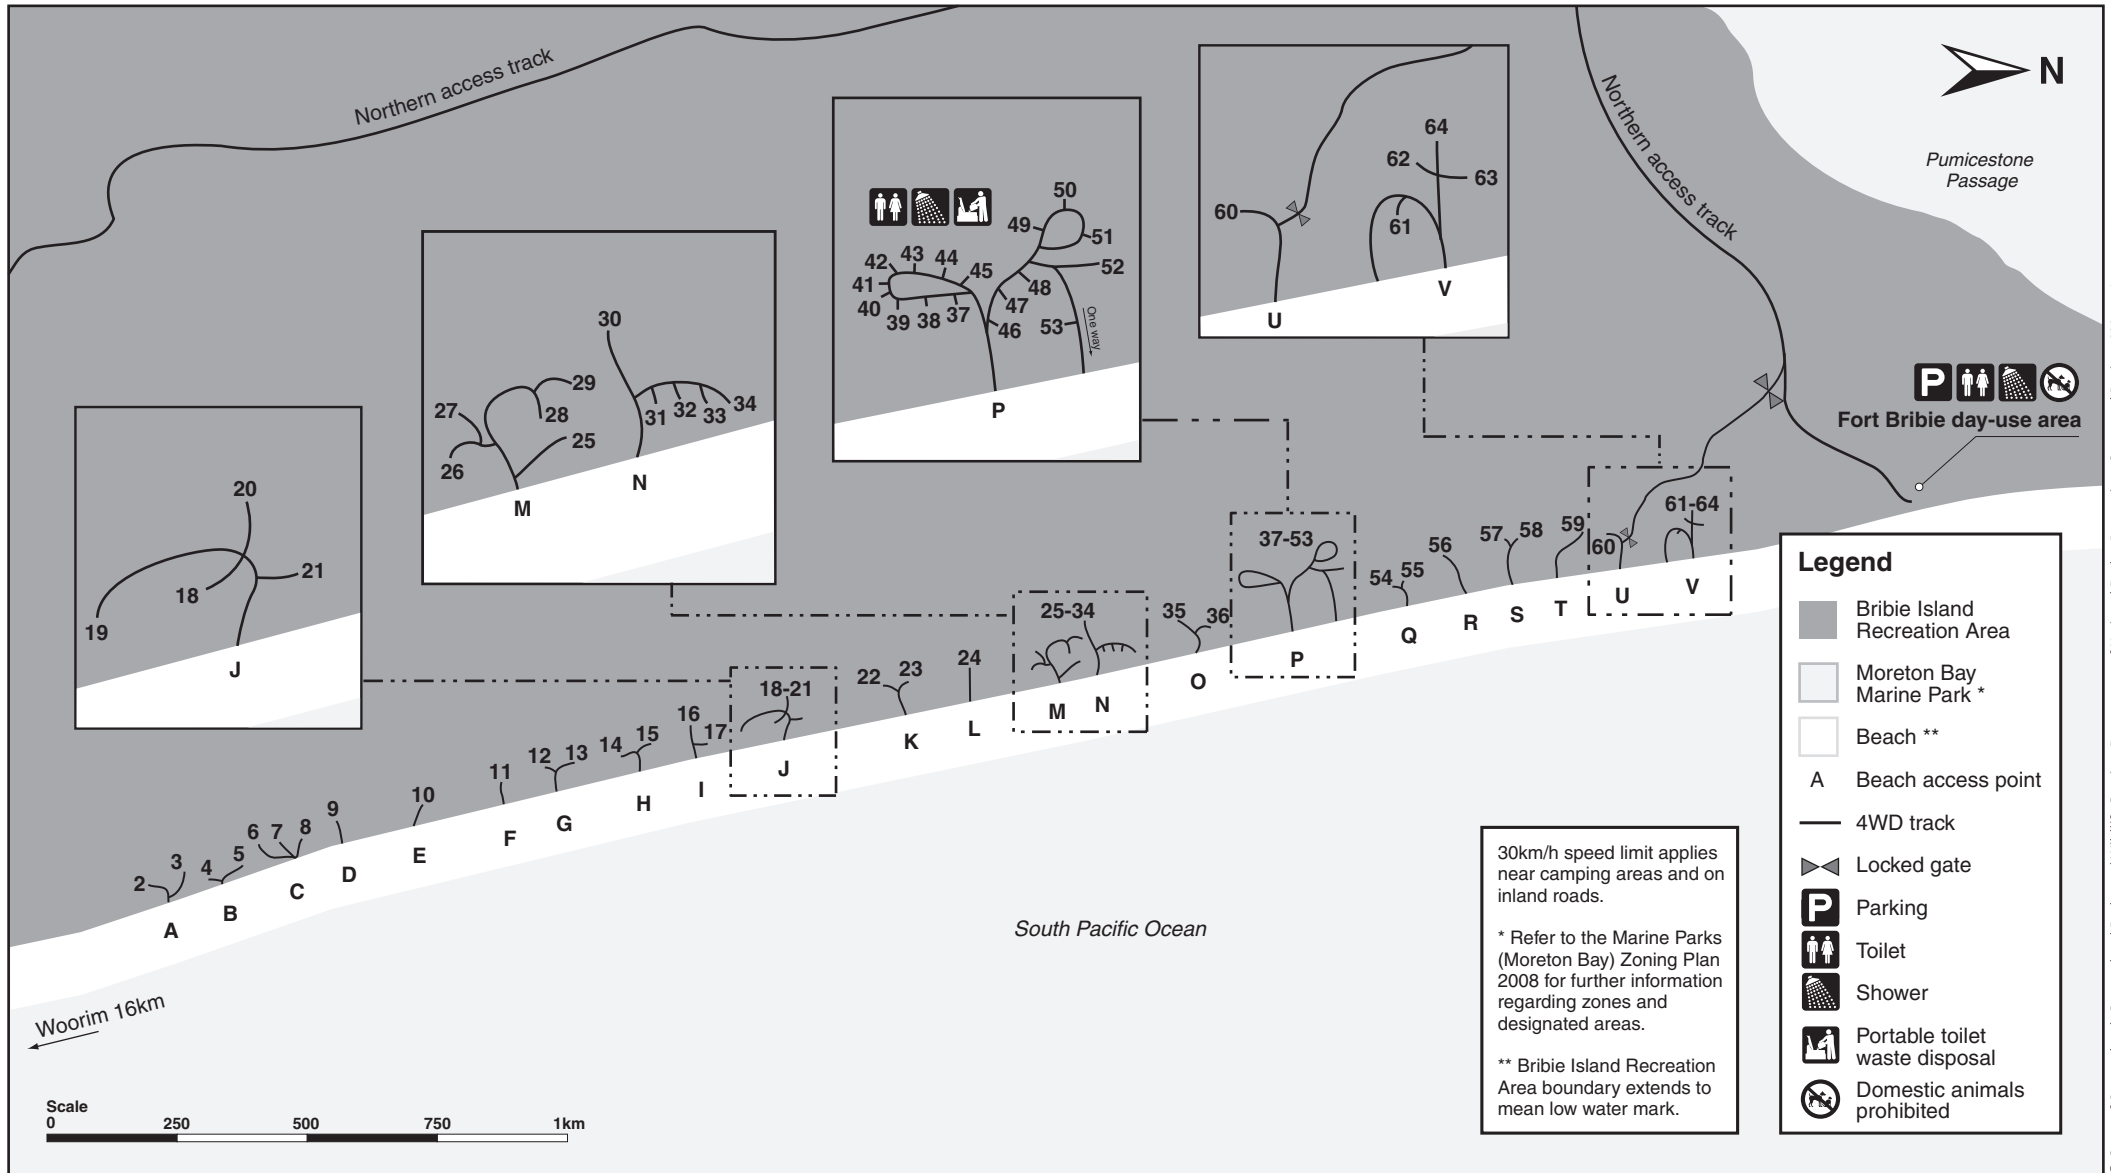

Ocean Beach camping area map

Bribie Island Recreation Area

© State of Queensland. Queensland Parks and Wildlife Service, Department of National Parks, Recreation, Sport and Racing. MA531 January 2015