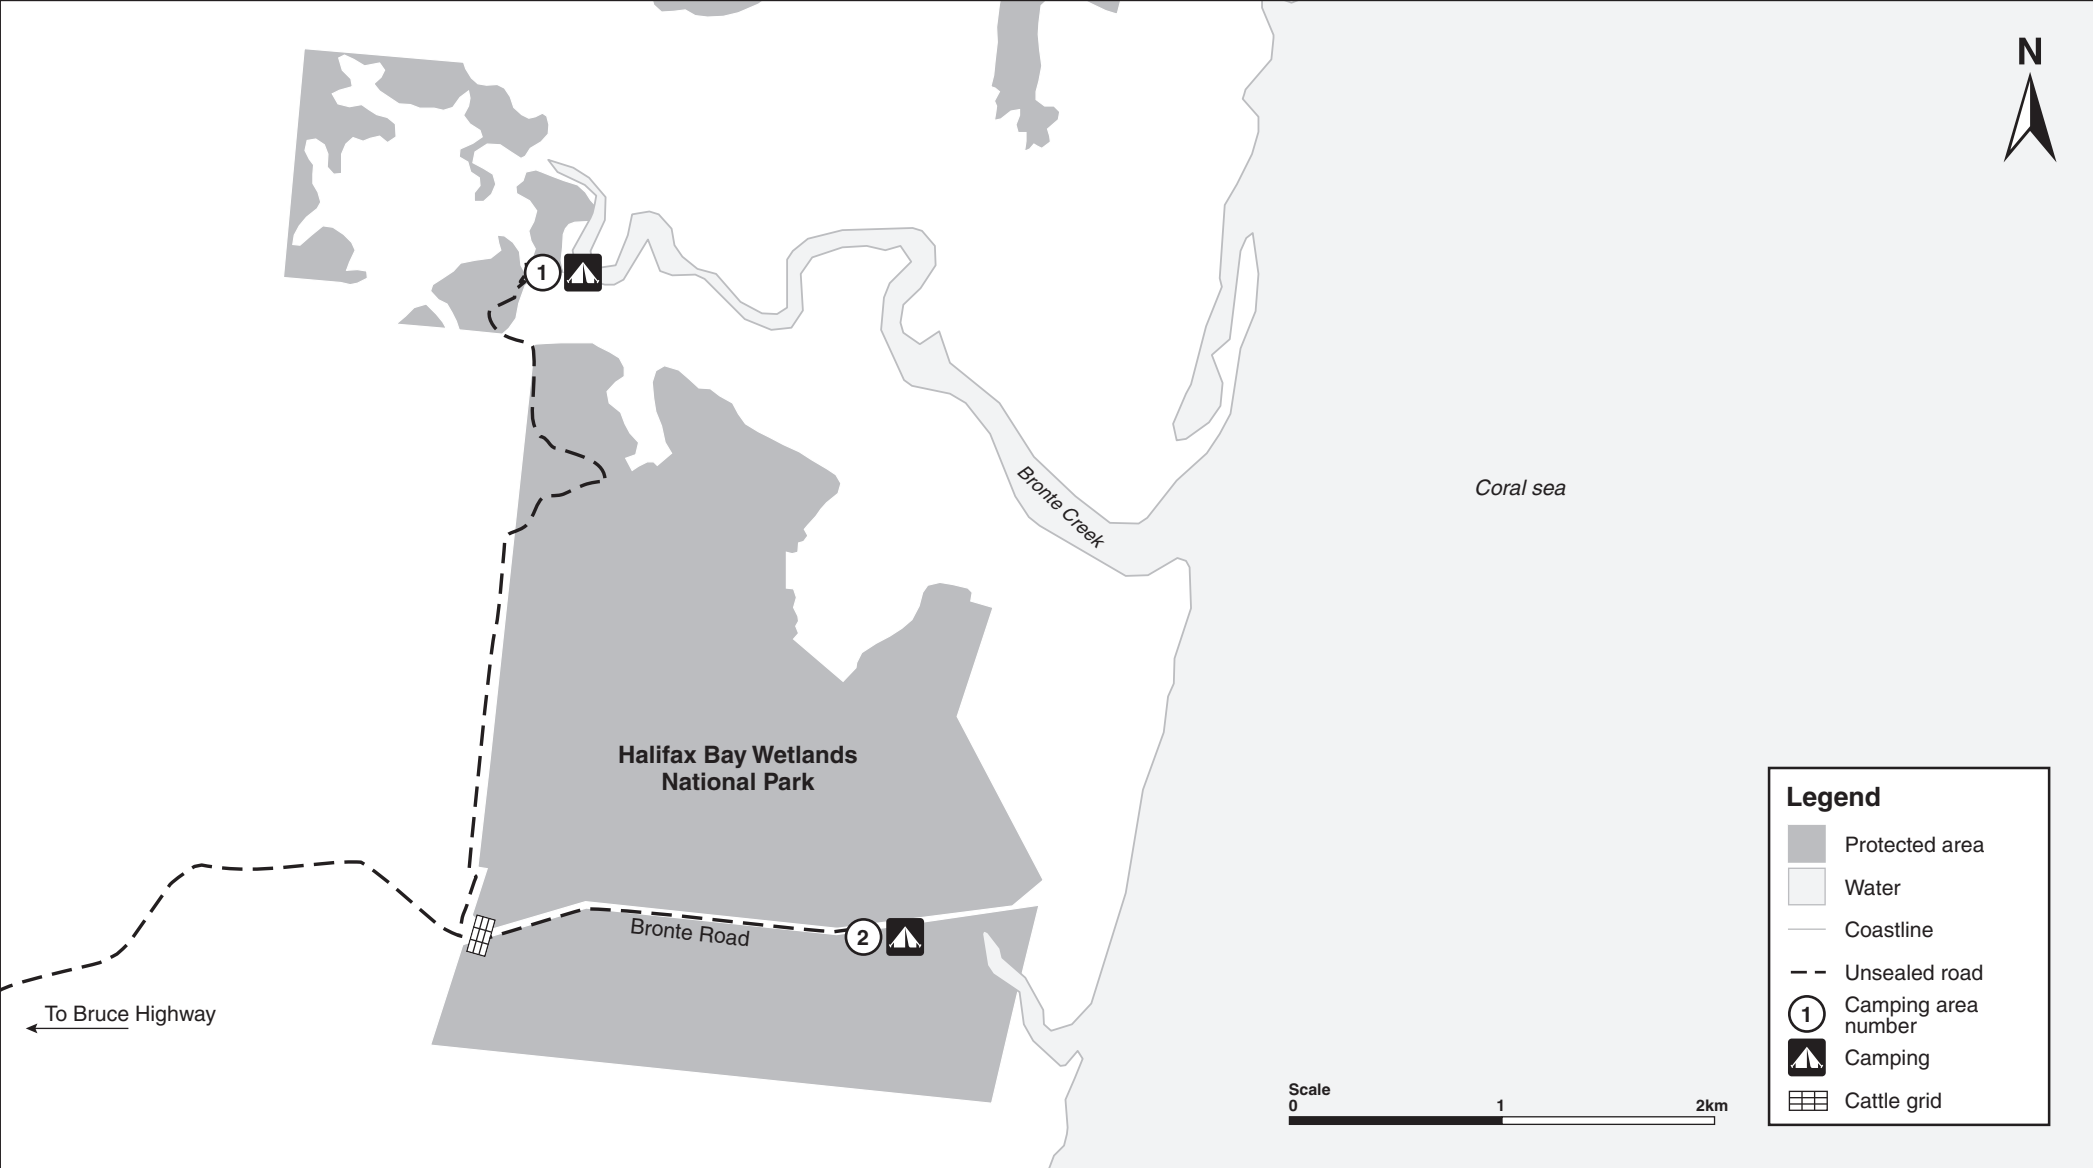

Halifax Bay Wetlands National Park map

© State of Queensland. Queensland Parks and Wildlife Service. MA932 November 2019