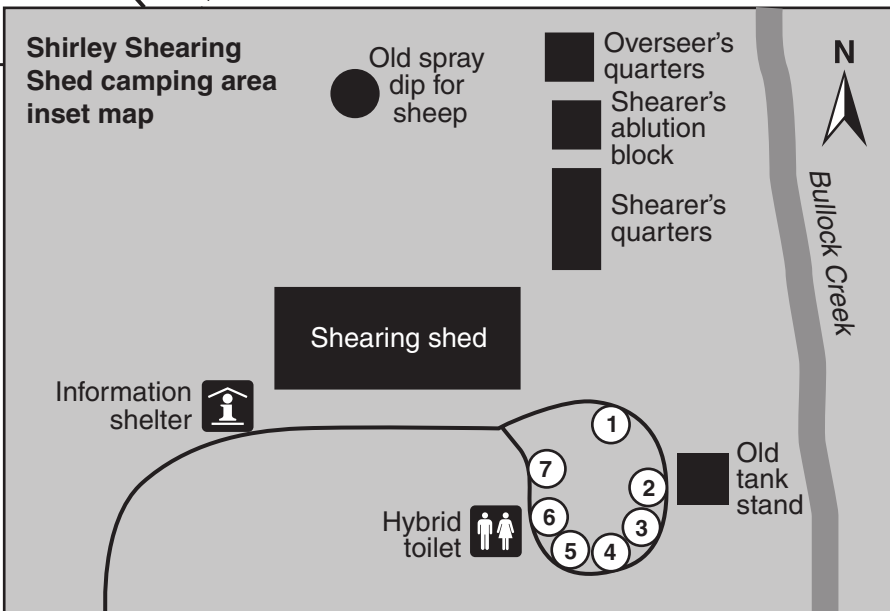

# Moorrinya National Park map

© State of Queensland. Queensland Parks and Wildlife Service, Department of National Parks, Recreation, Sport and Racing. MA748 May 2013