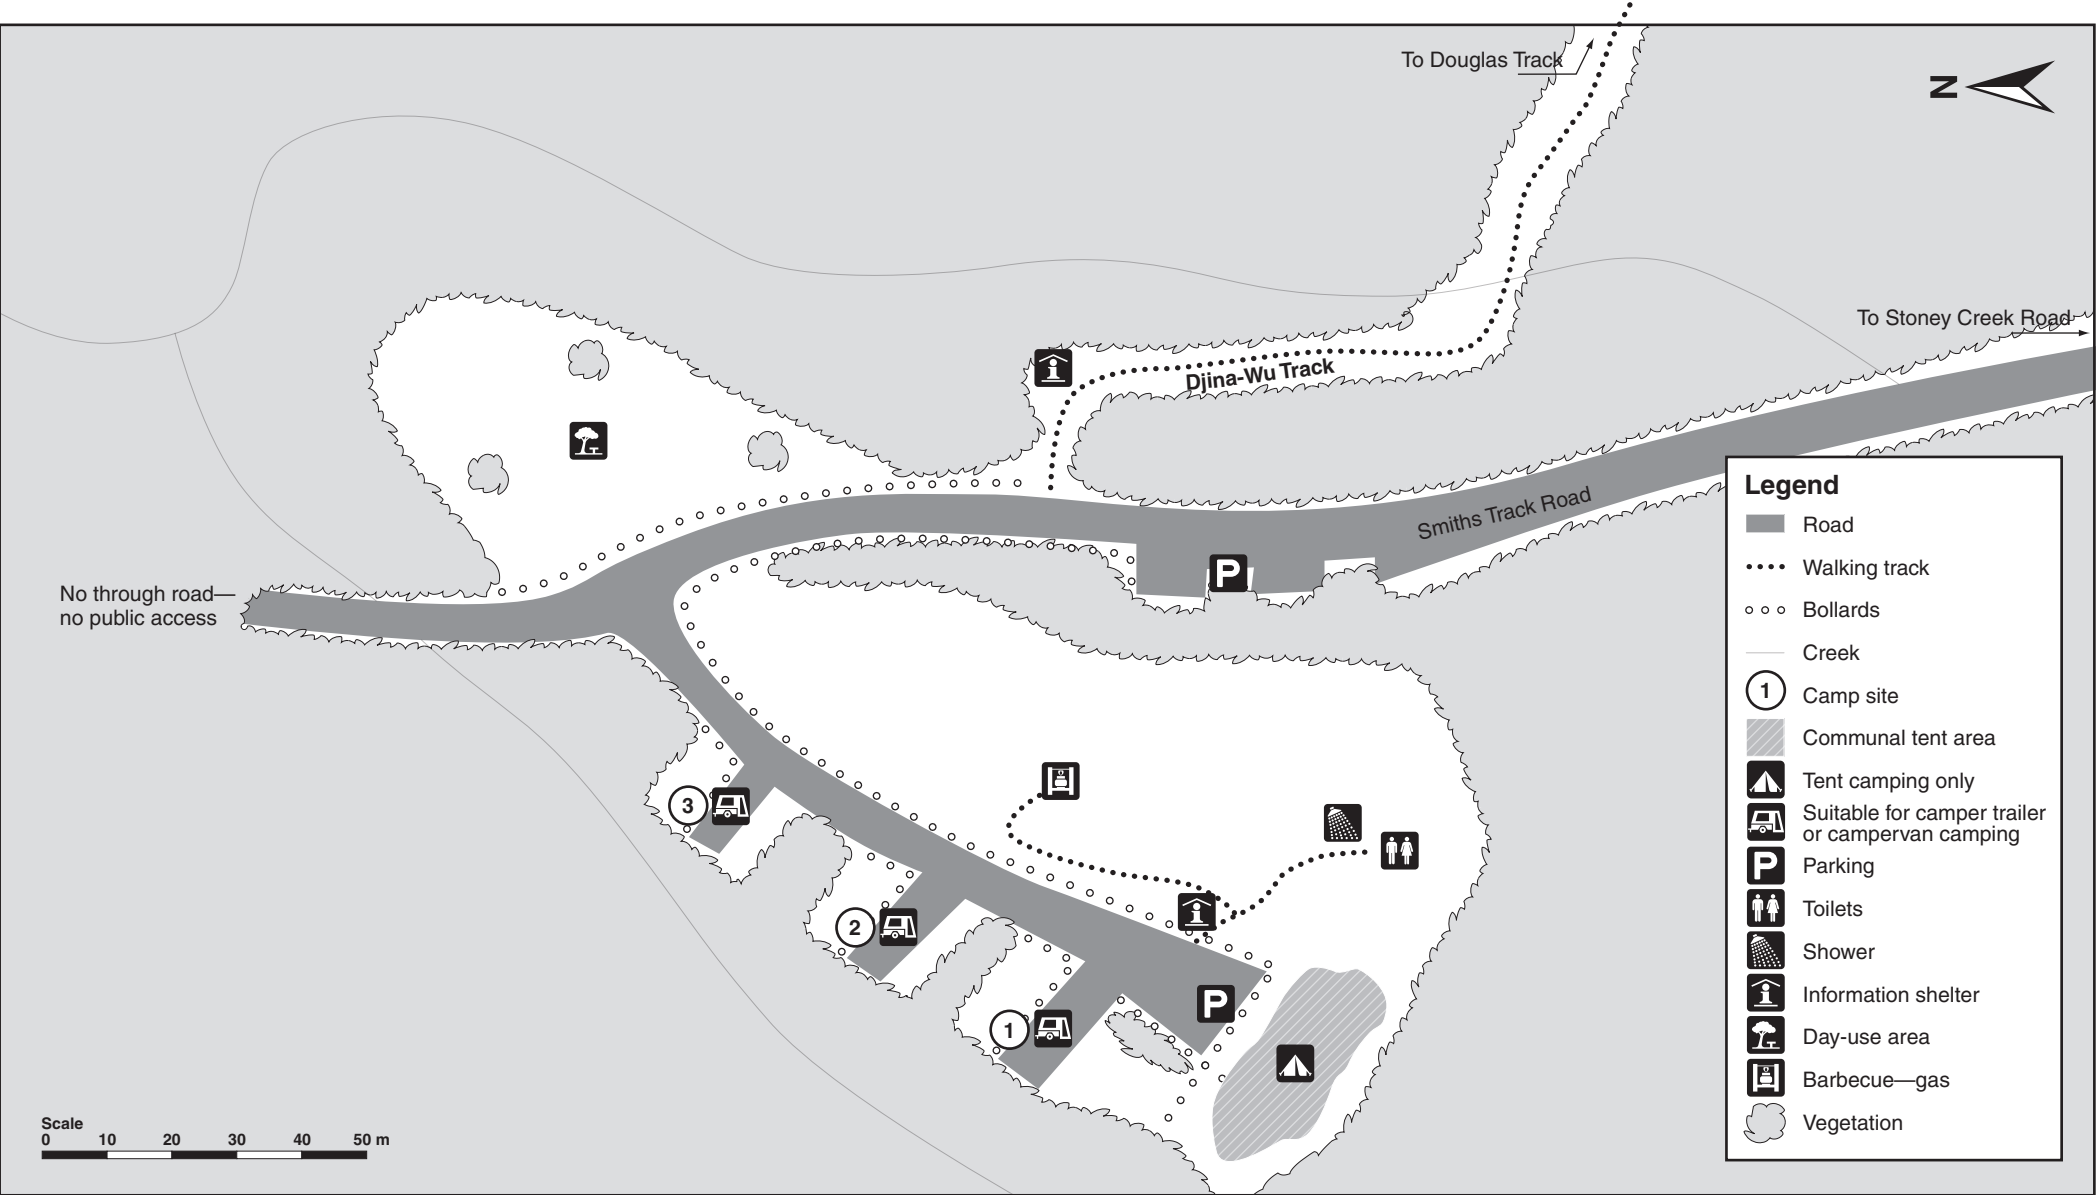

# Speewah camping area map

Speewah Conservation Park

**Legend**

- Road
- Walking track
- Bollards
- Creek
- Camp site
- Communal tent area
- Tent camping only
- Suitable for camper trailer or campervan camping
- Parking
- Toilets
- Shower
- Information shelter
- Day-use area
- Barbecue—gas
- Vegetation