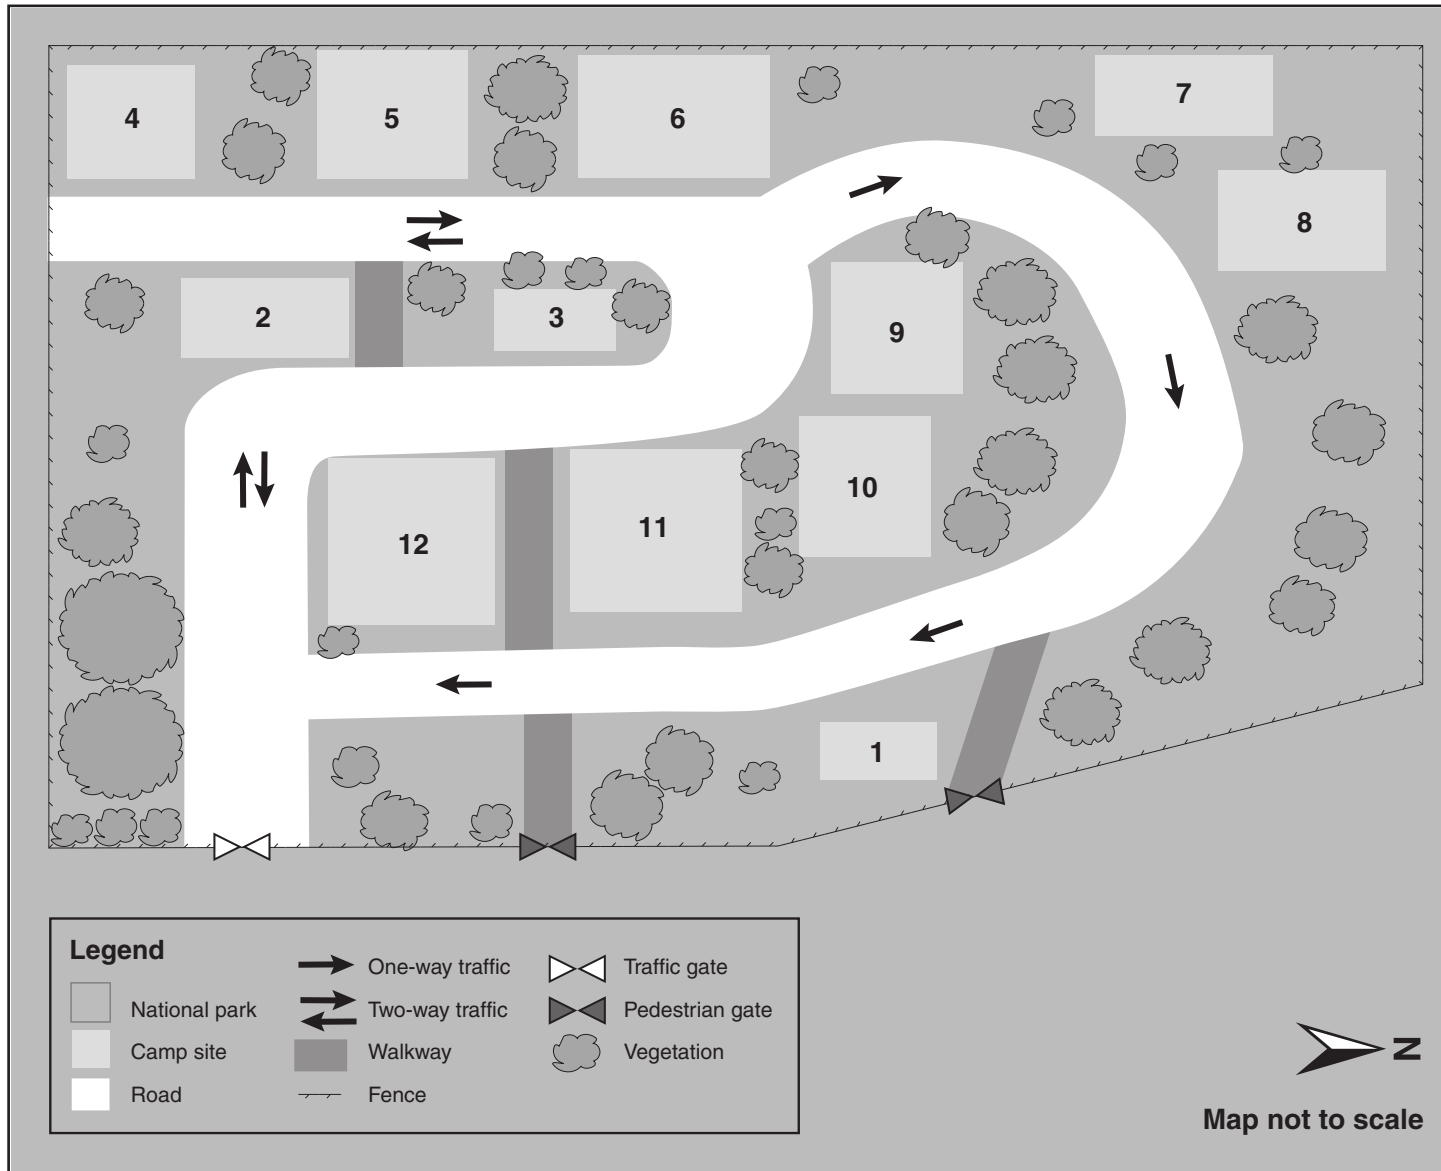

# Cornwells camping area map

## K'gari (Fraser Island), Great Sandy National Park

Camp site number	Camp site dimensions	Maximum number of people who may camp at the site
1	7.5m x 6m	4
2	10m x 6.5m	4
3	7.5m x 7.5m	4
4	5.5m x 9m	4
5	11.5m x 7.5m	8
6	12.5m x 8.4m	8
7	11.5m x 4.5m	4
8	12.5m x 5m	4
9	11.5m x 5m	4
10	8.5m x 7m	4
11	11m x 6m	8
12	12m x 8.5m	8