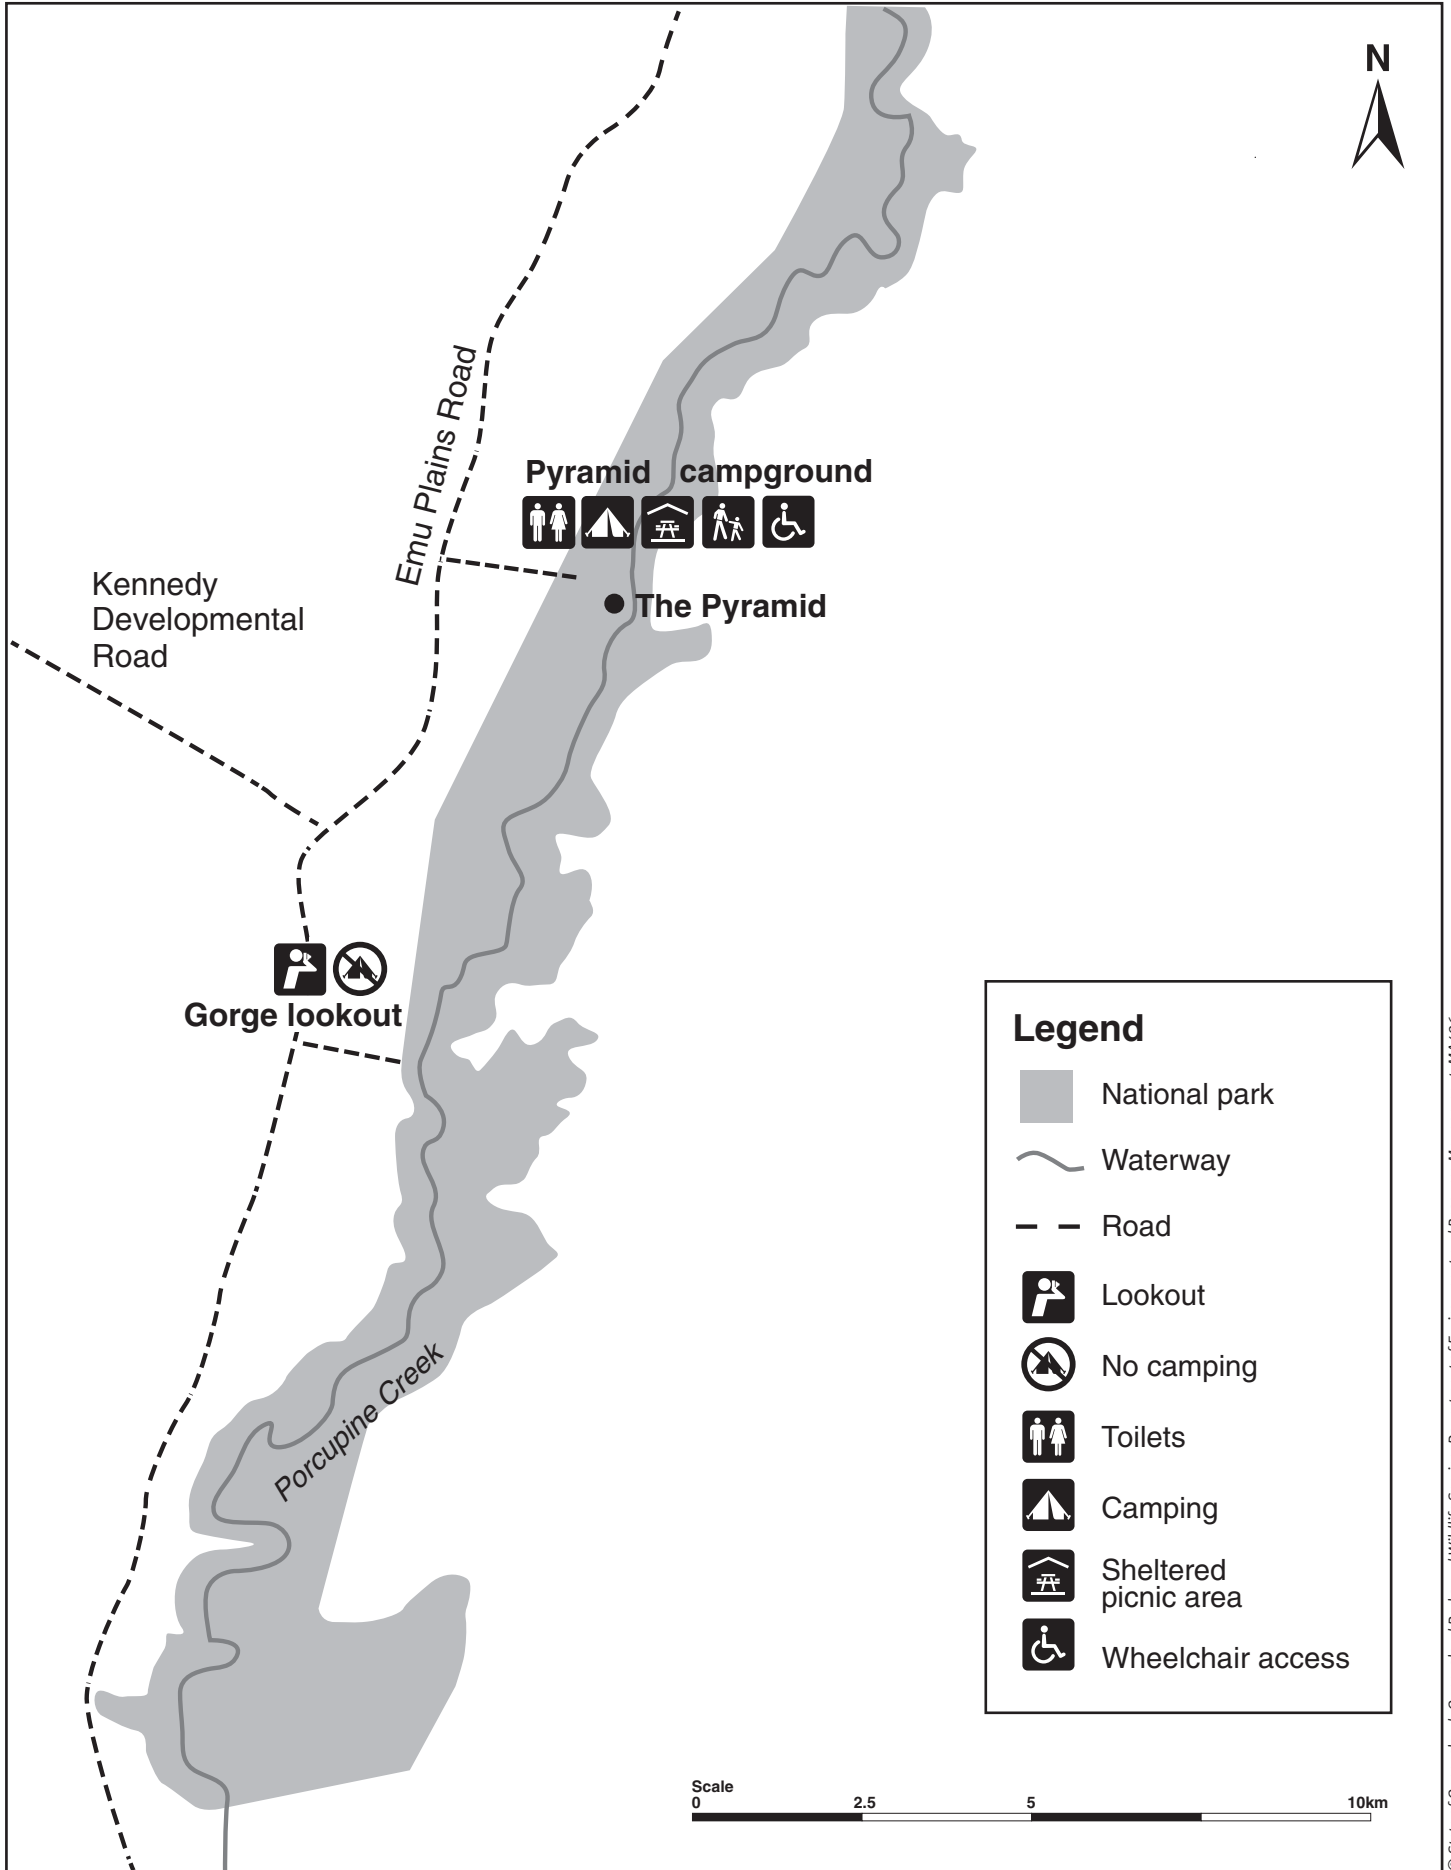

# Porcupine Gorge National Park

June 2009

© State of Queensland. Queensland Parks and Wildlife Service, Department of Environment and Resource Management. MA496