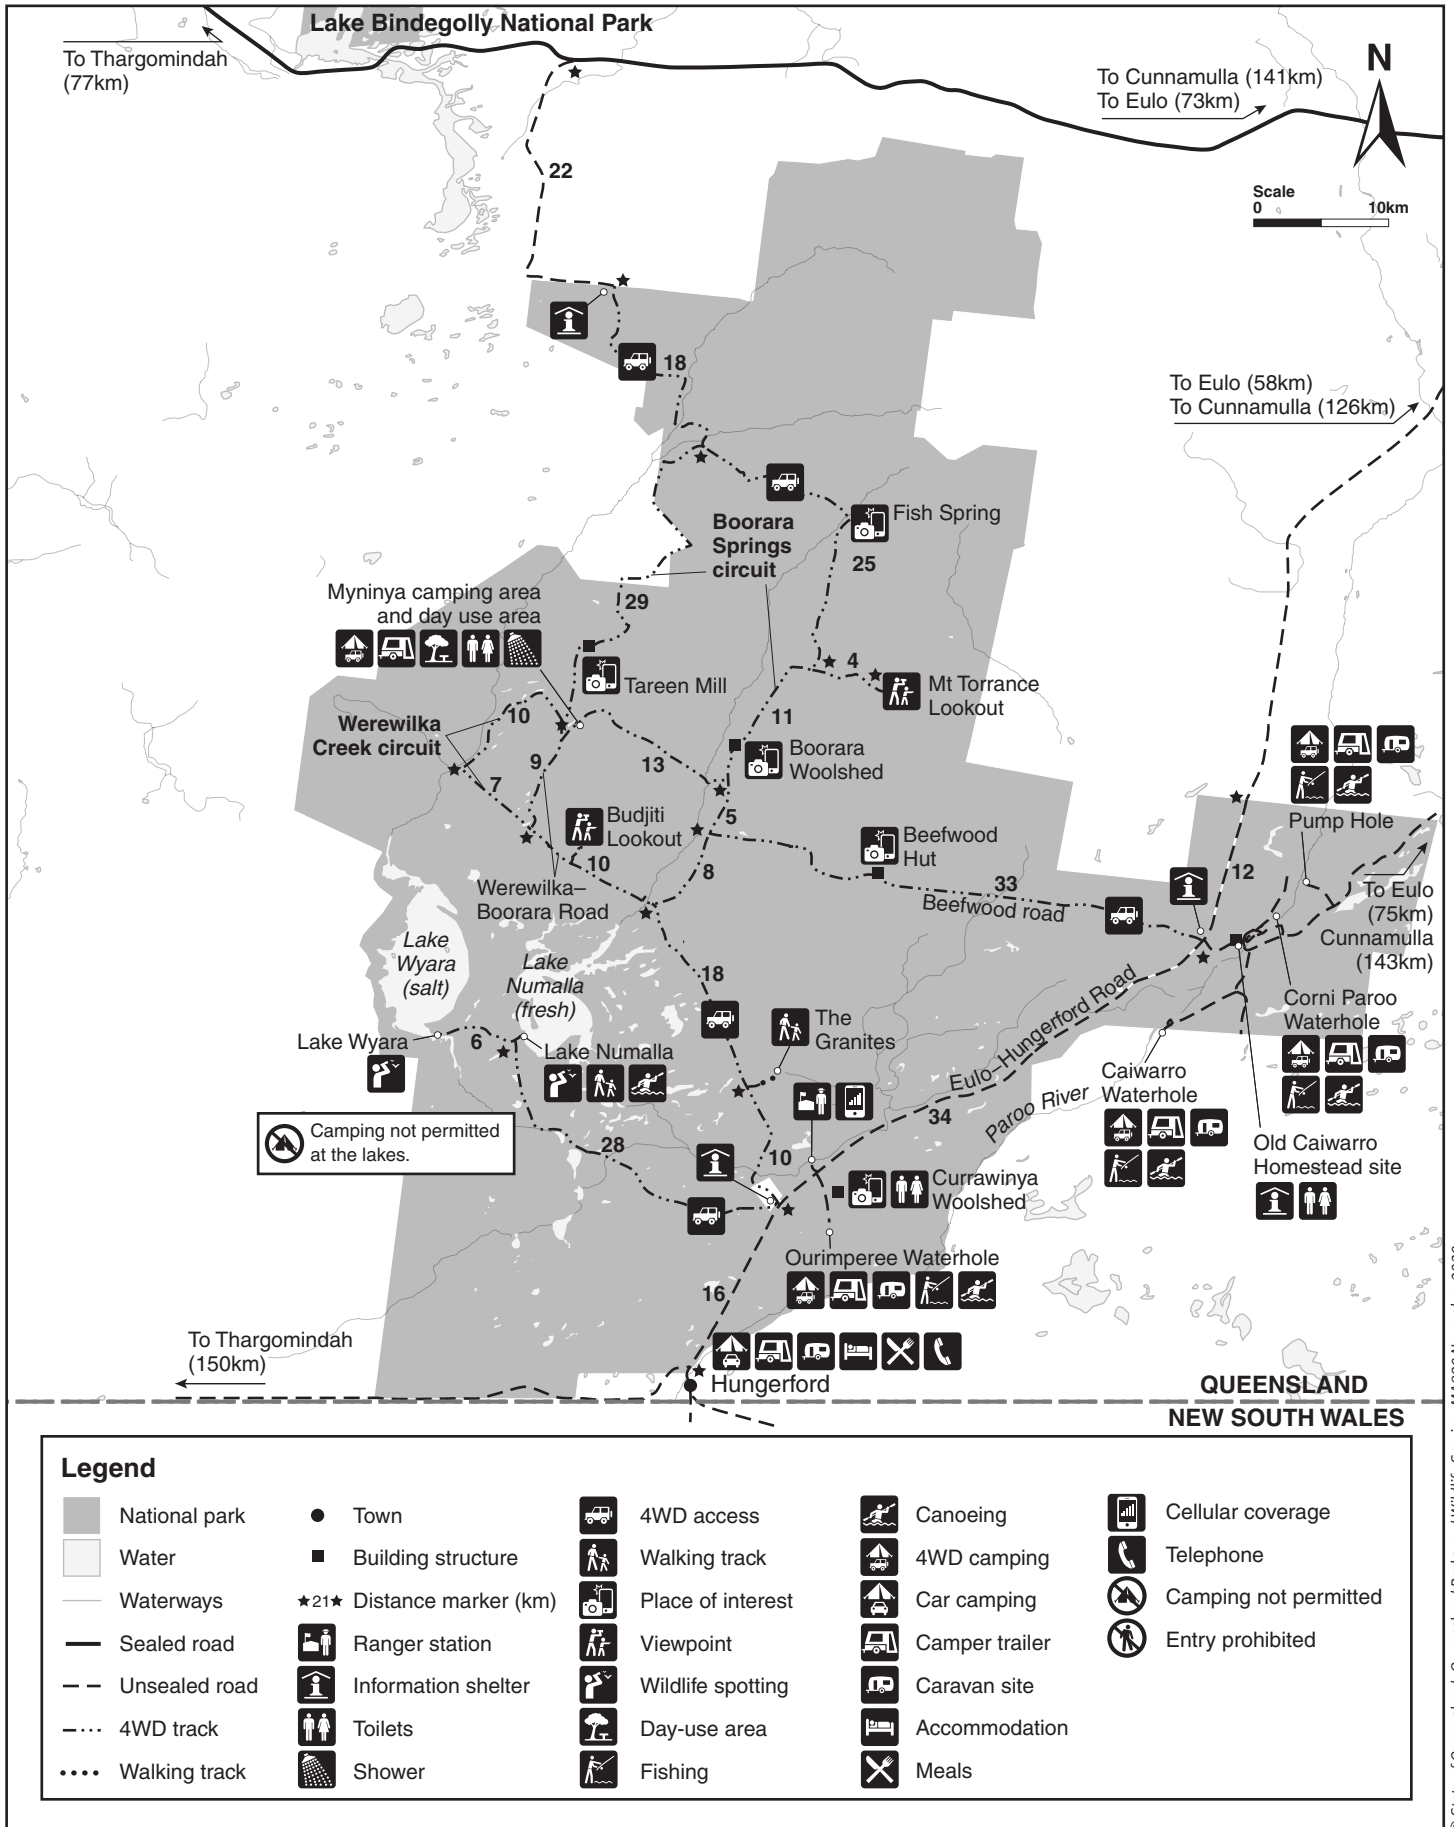

Currawinya National Park map

© State of Queensland. Queensland Parks and Wildlife Service. MA890 November 2020