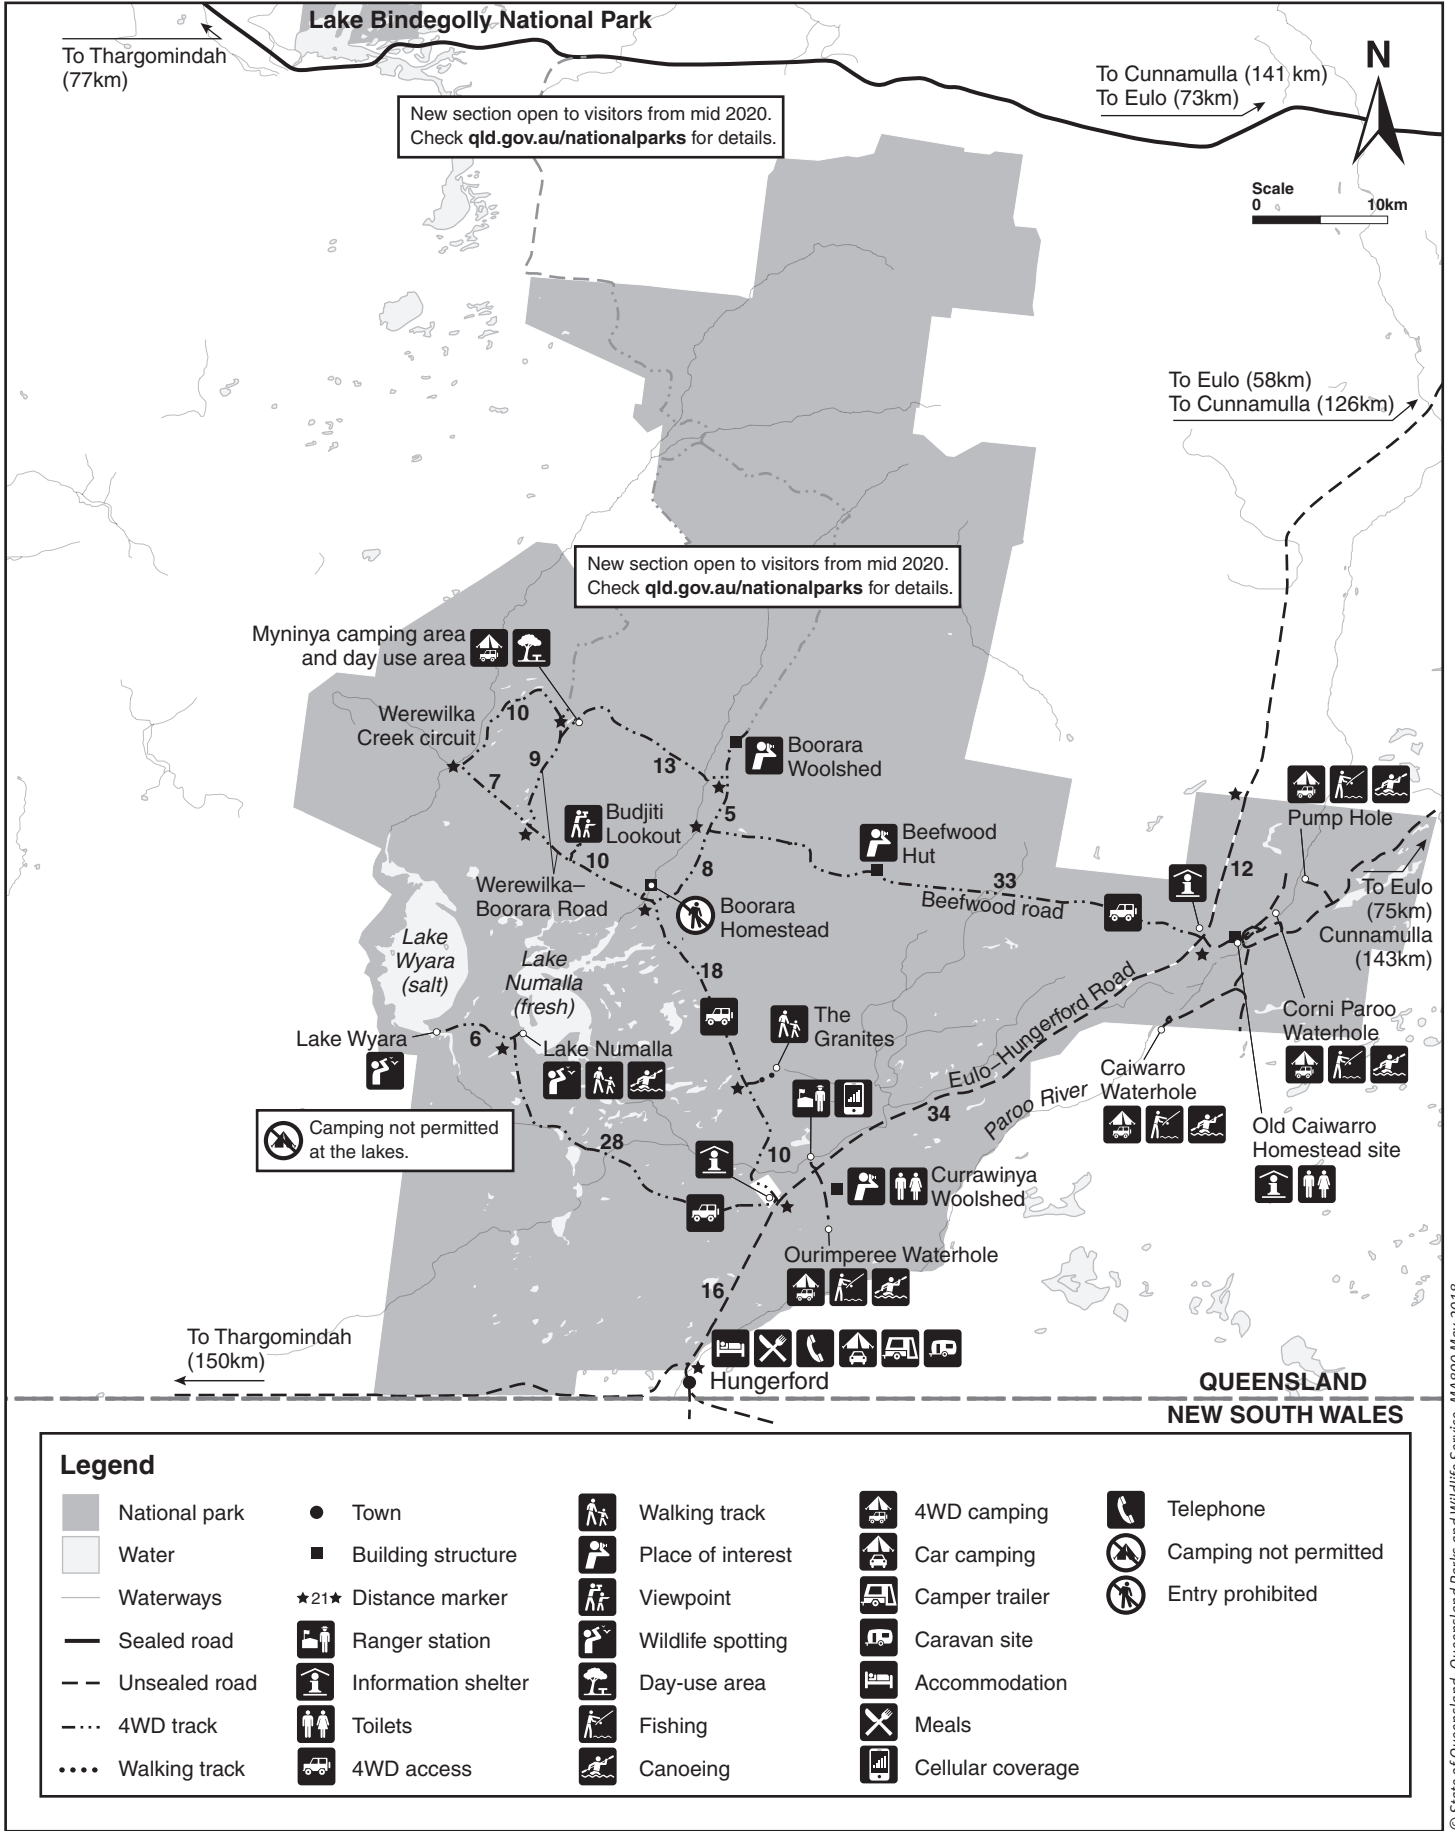

Currawinya National Park map

© State of Queensland. Queensland Parks and Wildlife Service. MA890 May 2018