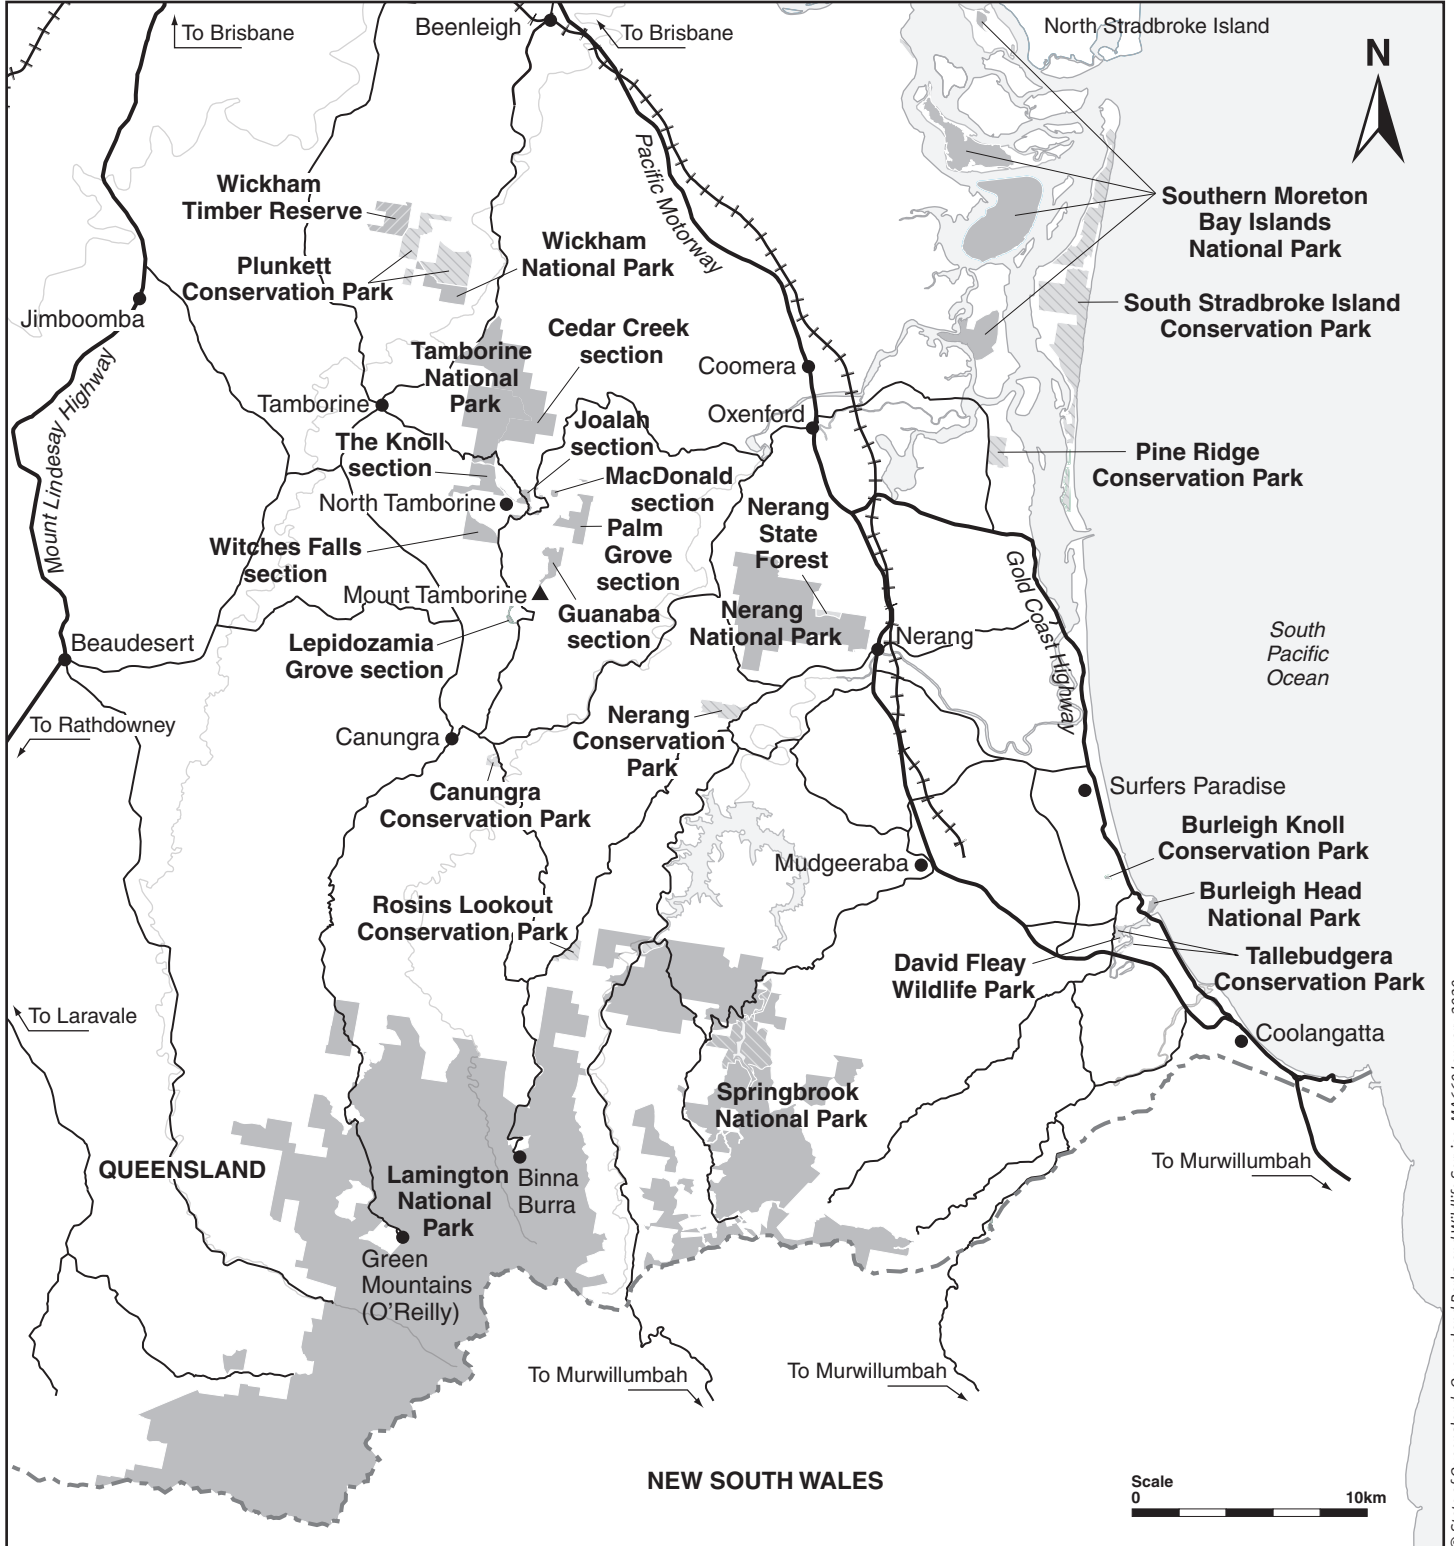

# Gold Coast and hinterland parks map

**Legend**

	National park		SEQ Water reserve		Major sealed road
	State forest		Water		Railway
	Conservation park		Waterway		State border
	Timber reserve		Highway		Town

© State of Queensland. Queensland Parks and Wildlife Service. MA660 January 2020